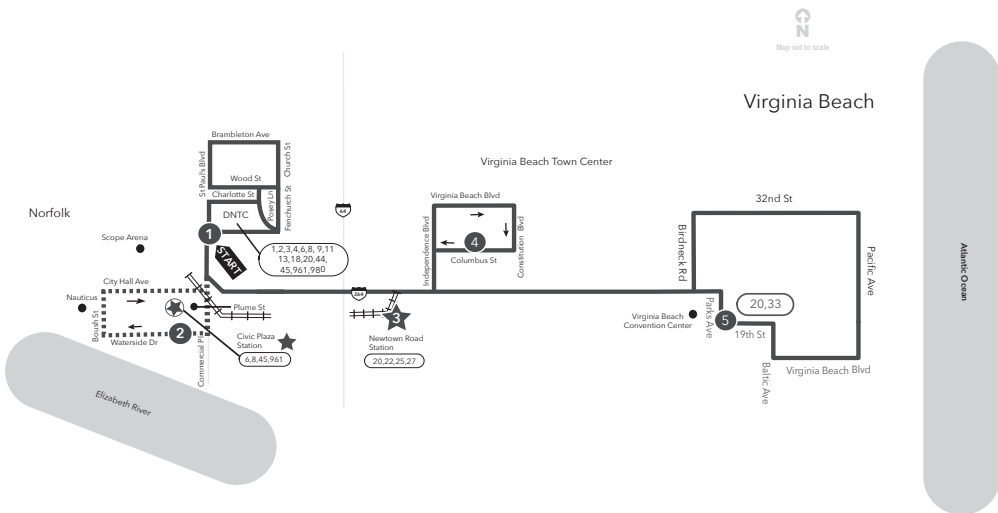

Route 960 Norfolk to Virginia Beach

Legend

- Daily
- Time Point
- Streets
- Connecting Bus Routes
- Point of Interest
- Light Rail Station
- Light Rail Connection
- After 3 pm
- The Tide

PM times are in bold.

Downtown stops after 3 P.M. include:
Civic Plaza Station & City Hall Ave & Bank St

Route 960 From Norfolk to Virginia Beach

- | | | | | | | | | | |
|---------------------------------|----------------------------|--------------------|----------------------------|-------------------|---------------------------------|----------------------------|--------------------|----------------------------|-------------------|
| 1 | 2 | 3 | 4 | 5 | 1 | 2 | 3 | 4 | 5 |
| Downtown Norfolk Transit Center | Waterside Dr Commercial Pl | Newtown Rd Station | Virginia Beach Town Center | Parks Ave 19th St | Downtown Norfolk Transit Center | Waterside Dr Commercial Pl | Newtown Rd Station | Virginia Beach Town Center | Parks Ave 19th St |

Route 960 Virginia Beach to Norfolk

Legend

- Daily
- Time Point
- Streets
- Connecting Bus Routes
- Point of Interest
- Light Rail Station
- Light Rail Connection
- After 3 pm
- The Tide

PM times are in bold.

Effective: 01.15.23

Route 960 Express
Limited Stop Commuter Service
Norfolk
Virginia Beach