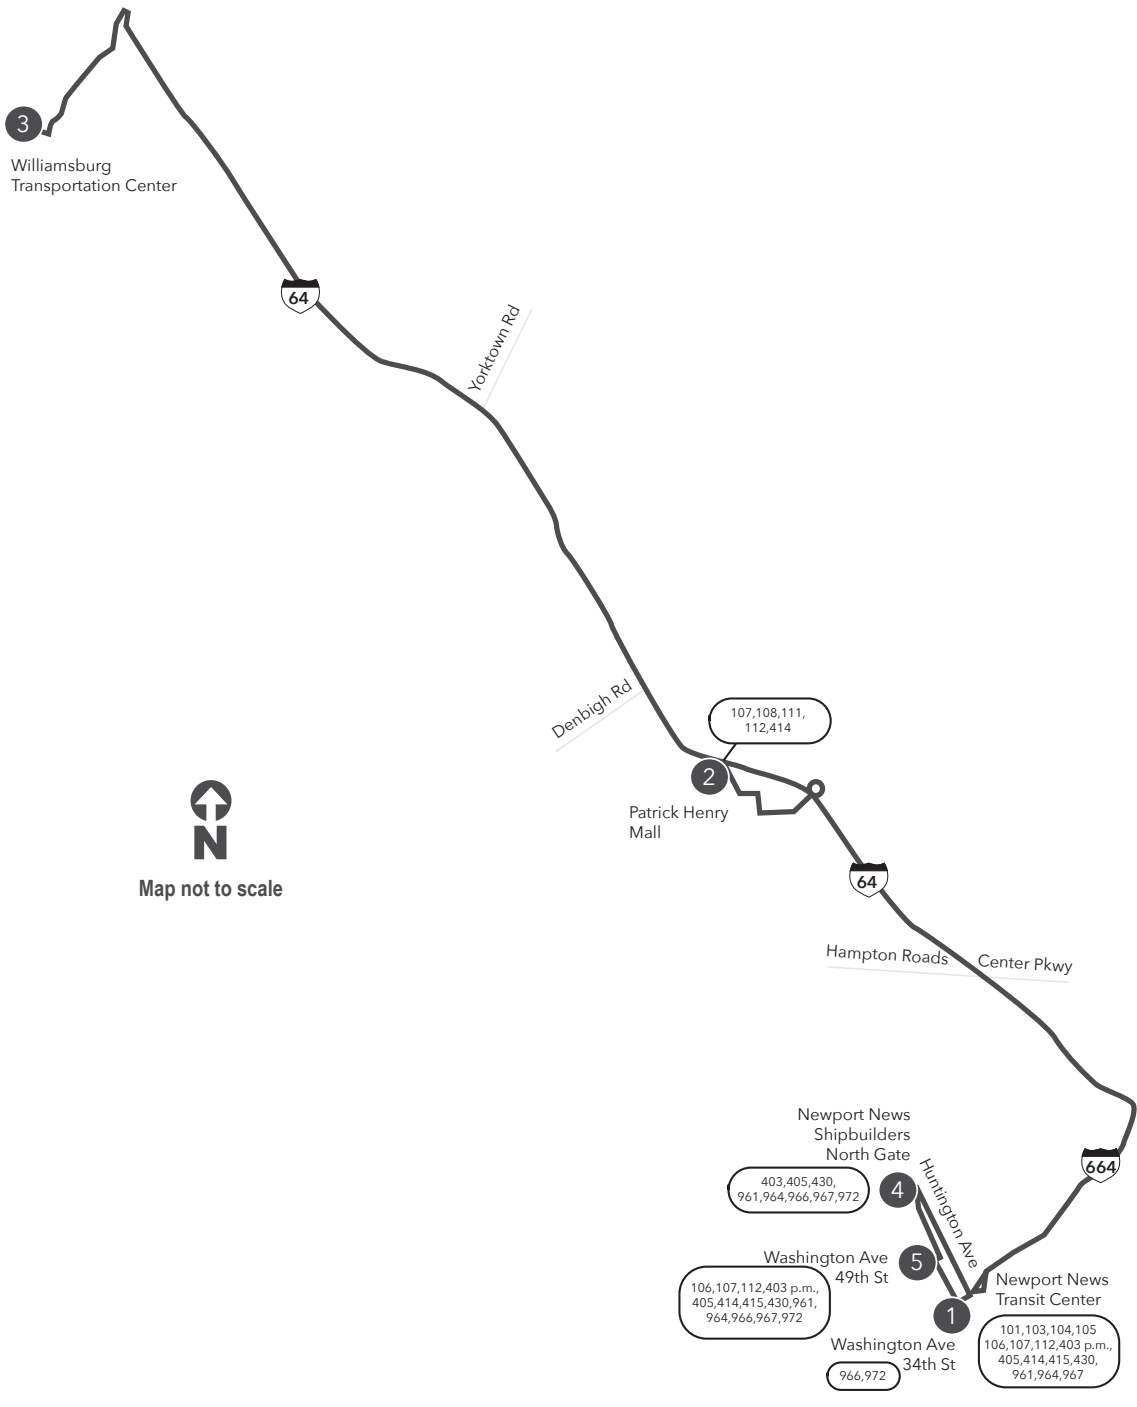

Route 921 Newport News Transit Center / Williamsburg

Legend

- Weekday
- Streets
- Time Point
- Connecting Bus Routes
- Point of Interest

Map not to scale

PM times are shaded & in bold.
This route does not operate on Saturdays or Sundays

WEEKDAY: Washington Ave & 34th Street to Patrick Henry Mall to Williamsburg Transportation Center					WEEKDAY: From Williamsburg Transportation Center to Patrick Henry Mall to Washington Ave & 34th Street				
4	5	1	2	3	3	4	5	2	1
NN Shipbuilders North Gate	Washington Ave 49th St	Washington Ave 34th St	Patrick Henry Mall	Williamsburg Transportation Center	Williamsburg Transportation Center	NN Shipbuilders North Gate	Washington Ave 49th St	Patrick Henry Mall	Washington Ave 34th St
-	-	6:15	6:35	7:00	5:30	6:15	6:18	-	6:25
3:40	3:43	3:50	-	4:30	5:05	-	-	5:30	5:50

Route 921 Express

Newport News Transit Center / Williamsburg

Effective: 01.15.23