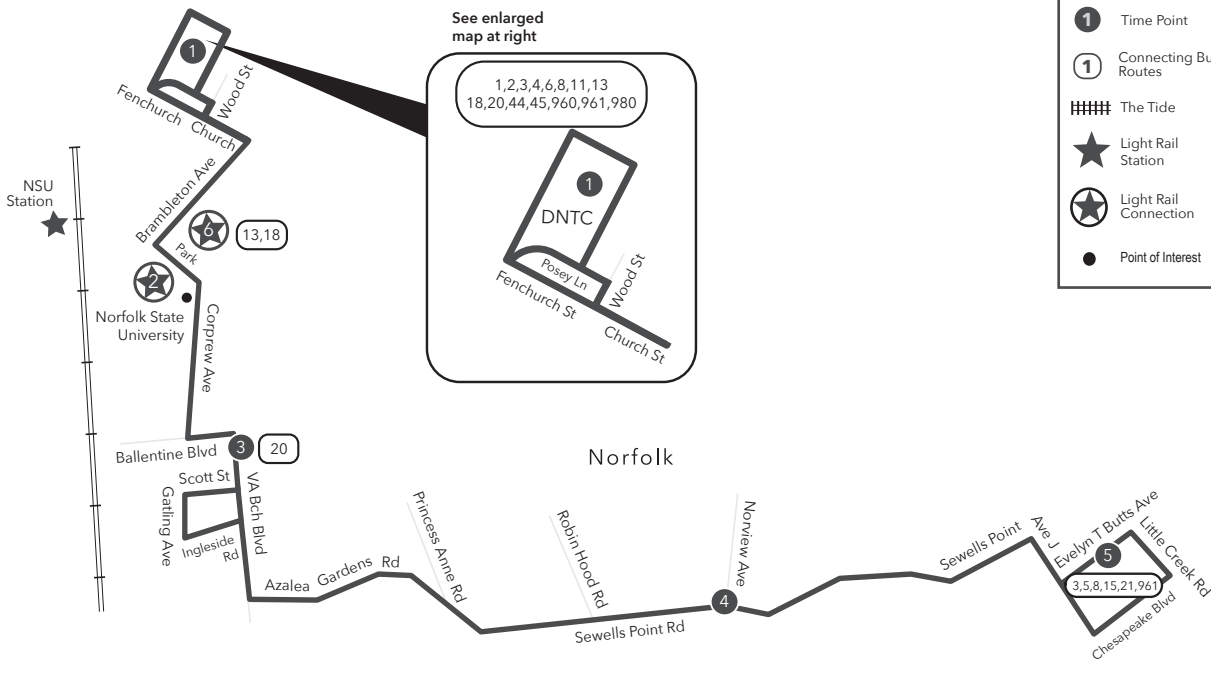

ROUTE 09 DOWNTOWN NORFOLK TRANSIT CENTER / EVELYN T BUTTS AVE

Legend

- Weekday & Saturday
- Streets
- 1 Time Point
- 1 Connecting Bus Routes
- #### The Tide
- ★ Light Rail Station
- ★ Light Rail Connection
- Point of Interest

PM times are shaded & in bold.

WEEKDAY & SATURDAY: From Downtown Norfolk Transit Center to Evelyn T Butts Ave **WEEKDAY & SATURDAY: From Evelyn T Butts Ave to Downtown Norfolk Transit Center**

1	2	3	4	5	5	4	3	6	1
Downtown Norfolk Transit Center	NSU Station	VA Beach Blvd Scott St	Sewells Point Rd Norview Ave	Little Creek Rd Evelyn T Butts Ave	Little Creek Rd Evelyn T Butts Ave	Sewells Point Rd Chesapeake Blvd	VA Beach Blvd Scott St	NSU Station	Downtown Norfolk Transit Center
—	—	—	—	—	—	—	5:49	6:01	6:07
5:32	5:38	5:45	6:00	6:11	6:18	6:33	6:43	6:55	7:01
6:32	6:40	6:49	7:04	7:15	7:18	7:33	7:43	7:55	8:01
7:32	7:40	7:49	8:04	8:15	8:18	8:33	8:43	8:55	9:01
8:32	8:40	8:49	9:04	9:15	9:18	9:33	9:43	9:56	10:01
9:32	9:39	9:48	10:03	10:14	10:18	10:33	10:43	10:56	11:01
10:32	10:39	10:48	11:03	11:14	11:18	11:33	11:43	11:56	12:01
11:30	11:37	11:46	12:01	12:12	12:18	12:33	12:43	12:56	1:01
12:30	12:37	12:46	1:01	1:12	1:18	1:33	1:43	1:56	2:01
1:30	1:37	1:46	2:01	2:12	2:18	2:33	2:43	2:56	3:02
2:30	2:38	2:48	3:05	3:16	3:18	3:33	3:43	3:56	4:02
3:30	3:38	3:48	4:05	4:16	4:18	4:33	4:43	4:56	5:02
4:30	4:38	4:48	5:05	5:16	5:18	5:33	5:43	5:56	6:02
5:30	5:38	5:48	6:04	6:15	6:18	6:33	6:43	6:55	7:00
6:30	6:37	6:44	6:59	7:10	7:18	7:33	7:43	7:55	8:00
7:30	7:37	7:44	7:59	8:10	8:18	8:33	8:43	8:55	9:00
8:32	8:39	8:46	9:01	9:12	9:18	9:33	9:43	9:55	10:00
9:32	9:39	9:46	10:01	10:12	10:18	10:33	10:43	10:55	11:00
10:32	10:39	10:46	11:01	11:12	11:18	11:33	11:43	11:55	12:00
11:32	11:39	11:46	12:01	12:12					

Route 09
 Downtown Norfolk
 Transit Center /
 Evelyn T. Butts Avenue
 Effective: 05.15.22