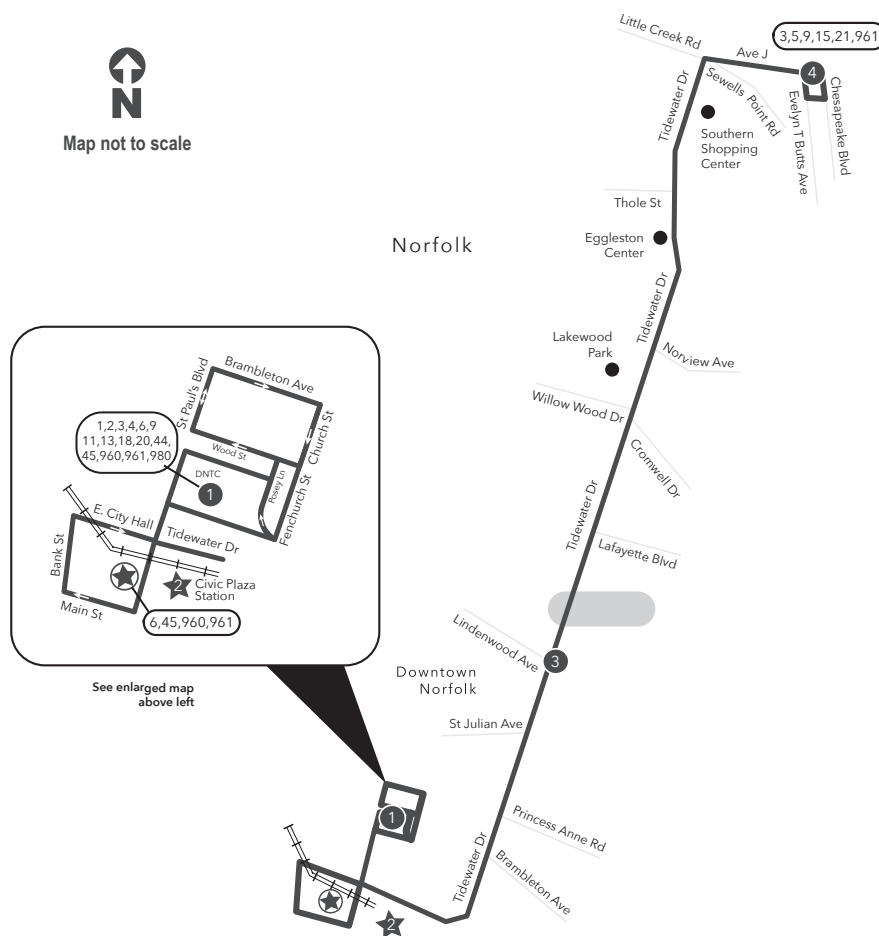

Route 008 Downtown Norfolk Transit Center / Evelyn T. Butts Ave

Legend

- Daily Route
- Streets
- Time Point
- Connecting Bus Routes
- The Tide
- Light Rail Station
- Light Rail Connection
- Point of Interest

PM times are shaded & in bold.

WEEKDAY: From Downtown Norfolk Transit Center to Evelyn T Butts Ave

WEEKDAY: From Evelyn T Butts Ave to Downtown Norfolk Transit Center

1	2	3	4	4	3	2	1
Downtown Norfolk Transit Center	Civic Plaza	Tidewater Dr Lindenwood Ave	Evelyn T Butts Ave Little Creek Rd	Evelyn T Butts Ave Little Creek Rd	Tidewater Dr Lindenwood Ave	Civic Plaza	Downtown Norfolk Transit Center
6:02	6:07	6:22	6:40	5:48	6:07	6:18	6:30
7:02	7:07	7:22	7:40	6:55	7:14	7:25	7:37
8:02	8:07	8:22	8:40	7:55	8:14	8:25	8:37
9:02	9:07	9:22	9:40	8:55	9:14	9:25	9:37
10:02	10:07	10:22	10:40	9:55	10:15	10:26	10:38
11:02	11:07	11:22	11:40	10:55	11:15	11:26	11:38
12:02	12:07	12:22	12:40	11:55	12:15	12:26	12:38
1:02	1:07	1:22	1:40	12:55	1:15	1:26	1:38
2:02	2:07	2:22	2:41	1:55	2:15	2:26	2:38
3:02	3:07	3:22	3:41	2:56	3:18	3:29	3:41
4:02	4:07	4:22	4:41	3:56	4:18	4:29	4:41
5:02	5:07	5:22	5:41	4:56	5:18	5:29	5:41
6:02	6:07	6:22	6:40	5:56	6:17	6:28	6:40
7:02	7:07	7:22	7:40	6:55	7:16	7:27	7:39
8:02	8:07	8:22	8:37	7:55	8:16	8:27	8:39
9:02	9:07	9:22	9:37	8:52	9:11	9:22	9:34
10:02	10:07	10:22	10:37	9:52	10:11	10:22	10:34
11:02	11:07	11:22	11:37	10:52	11:11	11:22	11:34
12:02	12:07	12:22	12:37	11:52	12:11	12:22	12:34

Route 008

Downtown Norfolk / Evelyn T. Butts Ave

Effective: 10.30.22