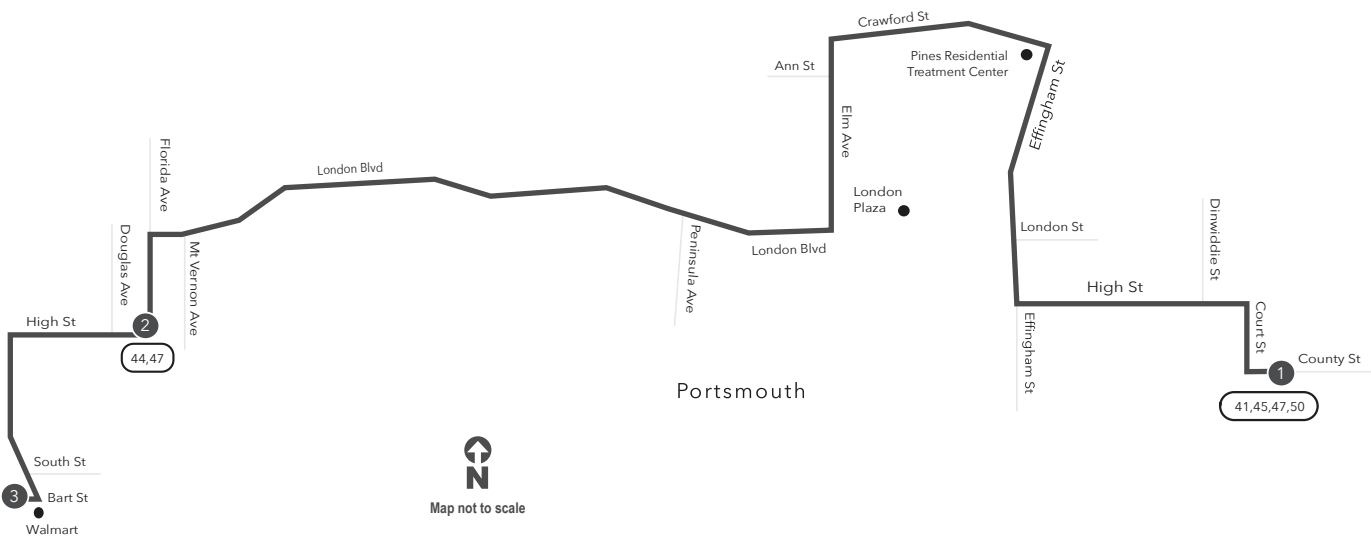

Route 043 Downtown Portsmouth / Bart Street

Legend

- Weekday & Saturday
- Streets
- 1 Time Point
- ① Connecting Bus Routes
- Point of Interest

* County St & Court St
PM times are shaded & in bold.

WEEKDAY - SATURDAY:

From Downtown Portsmouth to Florida Ave to Bart St

WEEKDAY - SATURDAY:

From Bart St to Florida Ave to Downtown Portsmouth

1

* Downtown Portsmouth

7:03
8:03
9:03
10:03
11:03
12:03
1:03
2:03
3:02
4:02
5:02

2

Florida Ave High St

7:18
8:18
9:18
10:18
11:18
12:18
1:18
2:18
3:18
4:18
5:18

3

Bart St Frederick Blvd

7:23
8:23
9:23
10:23
11:23
12:23
1:23
2:23
3:23
4:23
5:23

3

Bart St Frederick Blvd

—
7:40
8:40
9:40
10:40
11:40
12:40
1:40
2:40
3:40
4:40
5:40

2

Florida Ave High St

6:47
7:48
8:48
9:47
10:47
11:47
12:47
1:47
2:47
3:47
4:47
5:47

1

* Downtown Portsmouth

7:00
8:01
9:01
10:01
11:01
12:01
1:01
2:01
3:01
4:01
5:01
6:01

Route 043

Downtown Portsmouth/
Bart Street