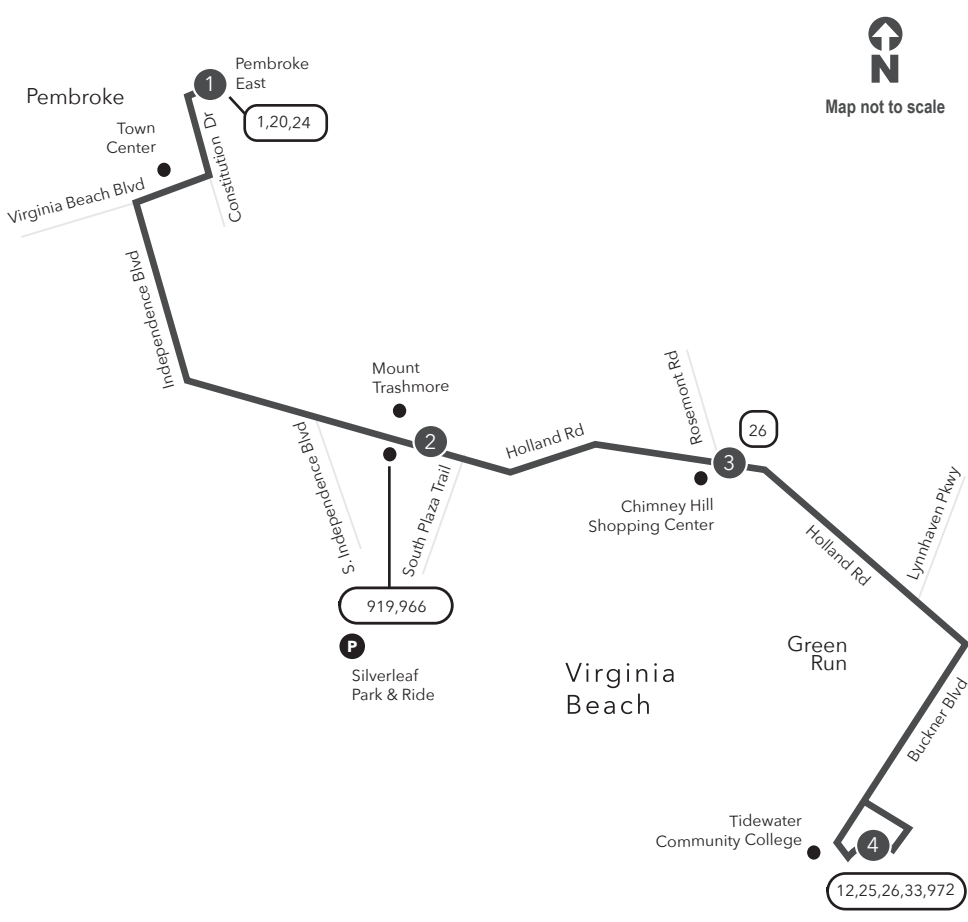

Route 36 Pembroke East / Tidewater Community College

Legend

- Weekday & Saturday
- Streets
- Time Point
- Connecting Bus Routes
- Point of Interest
- Park & Ride

PM times are shaded & in bold.

WEEKDAY - SATURDAY:
From Pembroke East to Tidewater Community College

WEEKDAY - SATURDAY:
From Tidewater Community College to Pembroke East

1	2	3	4	4	3	2	1
Pembroke East	Holland Rd South Plaza Trail	Holland Rd Rosemont Rd	Tidewater Community College	Tidewater Community College	Holland Rd Rosemont Rd	Holland Rd South Plaza Trail	Pembroke East
6:10	6:20	6:24	6:34	6:48	6:59	7:07	7:19
7:10	7:20	7:24	7:34	7:48	7:59	8:07	8:19
8:10	8:20	8:24	8:34	8:48	8:59	9:07	9:19
9:10	9:20	9:24	9:34	9:48	9:59	10:07	10:19
10:10	10:20	10:24	10:34	10:48	10:59	11:07	11:19
11:10	11:20	11:24	11:34	11:48	11:59	12:07	12:20
12:10	12:21	12:25	12:37	12:48	1:01	1:09	1:22
1:10	1:21	1:25	1:37	1:48	2:01	2:09	2:22
2:10	2:21	2:25	2:37	2:48	3:01	3:09	3:22
3:10	3:21	3:25	3:37	3:48	4:01	4:09	4:22
4:10	4:21	4:25	4:37	4:48	5:01	5:09	5:22
5:10	5:21	5:25	5:37	5:48	6:01	6:09	6:21
6:10	6:20	6:24	6:34	6:48	6:59	7:07	7:19
7:14	7:24	7:28	7:38	7:48	7:59	8:07	8:19
8:24	8:34	8:38	8:48	9:00	9:11	9:19	9:31
9:34	9:44	9:48	9:58	10:12	10:23	10:31	10:43

Route 36

Pembroke East /
Tidewater Community College

Effective: 01.15.23