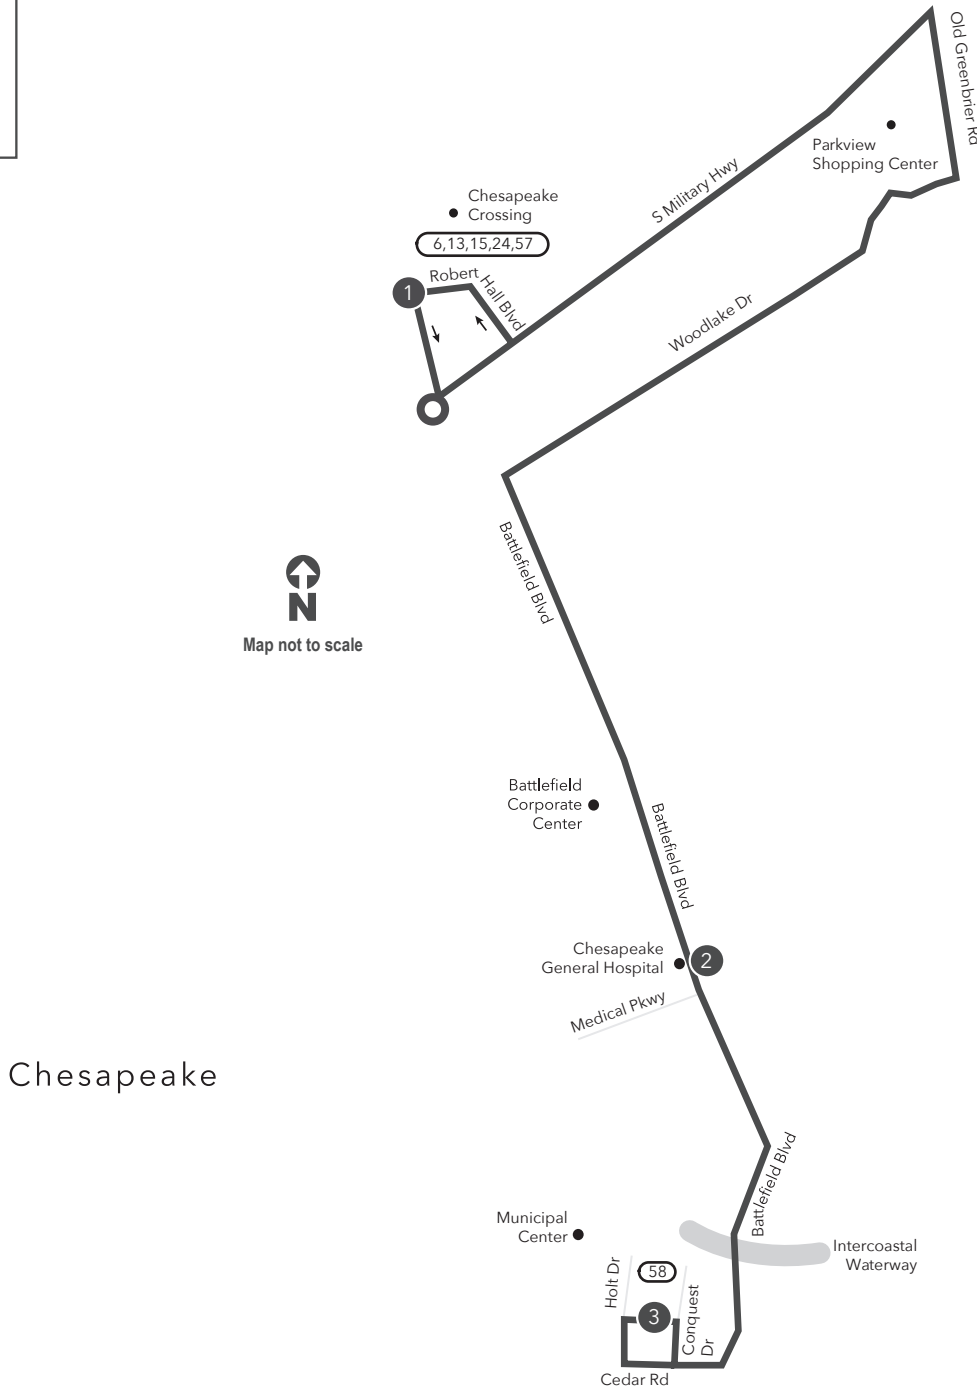

Route 14 Robert Hall Blvd / Chesapeake Municipal Center

Legend

- Daily
- Streets
- 1 Time Point
- 1 Connecting Bus Routes
- Point of Interest

Chesapeake

PM times are shaded & in bold.

WEEKDAY: From Robert Hall Blvd to Chesapeake Municipal Center	WEEKDAY: From Chesapeake Municipal Center to Robert Hall Blvd
---	---

1	2	3	3	2	1
Robert Hall Blvd.	Chesapeake General Hospital	Chesapeake Municipal Center	Chesapeake Municipal Center	Chesapeake General Hospital	Robert Hall Blvd.
5:25	5:45	5:55	6:20	6:30	6:50
5:55	6:15	6:25	7:20	7:30	7:50
6:55	7:15	7:25	8:20	8:30	8:50
7:55	8:15	8:25	9:20	9:30	9:50
8:55	9:15	9:25	10:20	10:30	10:50
9:55	10:15	10:25	11:20	11:30	11:50
10:55	11:15	11:25	12:20	12:30	12:50
11:55	12:15	12:25	1:20	1:30	1:50
12:55	1:15	1:25	2:20	2:30	2:50
1:55	2:15	2:25	3:20	3:30	3:50
2:55	3:15	3:25	4:20	4:30	4:50
3:55	4:15	4:25	5:20	5:30	5:50
4:55	5:15	5:25	6:20	6:30	6:50
5:55	6:15	6:25			
6:55	7:15	7:25			

SATURDAY: From Robert Hall Blvd to Chesapeake Municipal Center	SATURDAY: From Chesapeake Municipal Center to Robert Hall Blvd
--	--

1	2	3	3	2	1
Robert Hall Blvd	Chesapeake General Hospital	Chesapeake Municipal Center	Chesapeake Municipal Center	Chesapeake General Hospital	Robert Hall Blvd
5:25	5:45	5:52	6:20	6:30	6:50
5:55	6:15	6:22	7:20	7:30	7:50
6:55	7:15	7:22	8:20	8:30	8:50
7:55	8:15	8:22	9:20	9:30	9:50
8:55	9:15	9:22	10:20	10:30	10:50
9:55	10:15	10:22	11:20	11:30	11:50
10:55	11:15	11:22	12:20	12:30	12:50
11:55	12:15	12:22	1:20	1:30	1:50
12:55	1:15	1:22	2:20	2:30	2:50
1:55	2:15	2:22	3:20	3:30	3:50
2:55	3:15	3:22	4:20	4:30	4:50
3:55	4:15	4:22	5:20	5:30	5:50
4:55	5:15	5:22	6:20	6:30	6:50
5:55	6:15	6:22	7:20	7:30	7:50
6:55	7:15	7:22			
7:55	8:15	8:22			

Route 14

Robert Hall Blvd / Chesapeake Municipal Center

Effective: 01.15.23