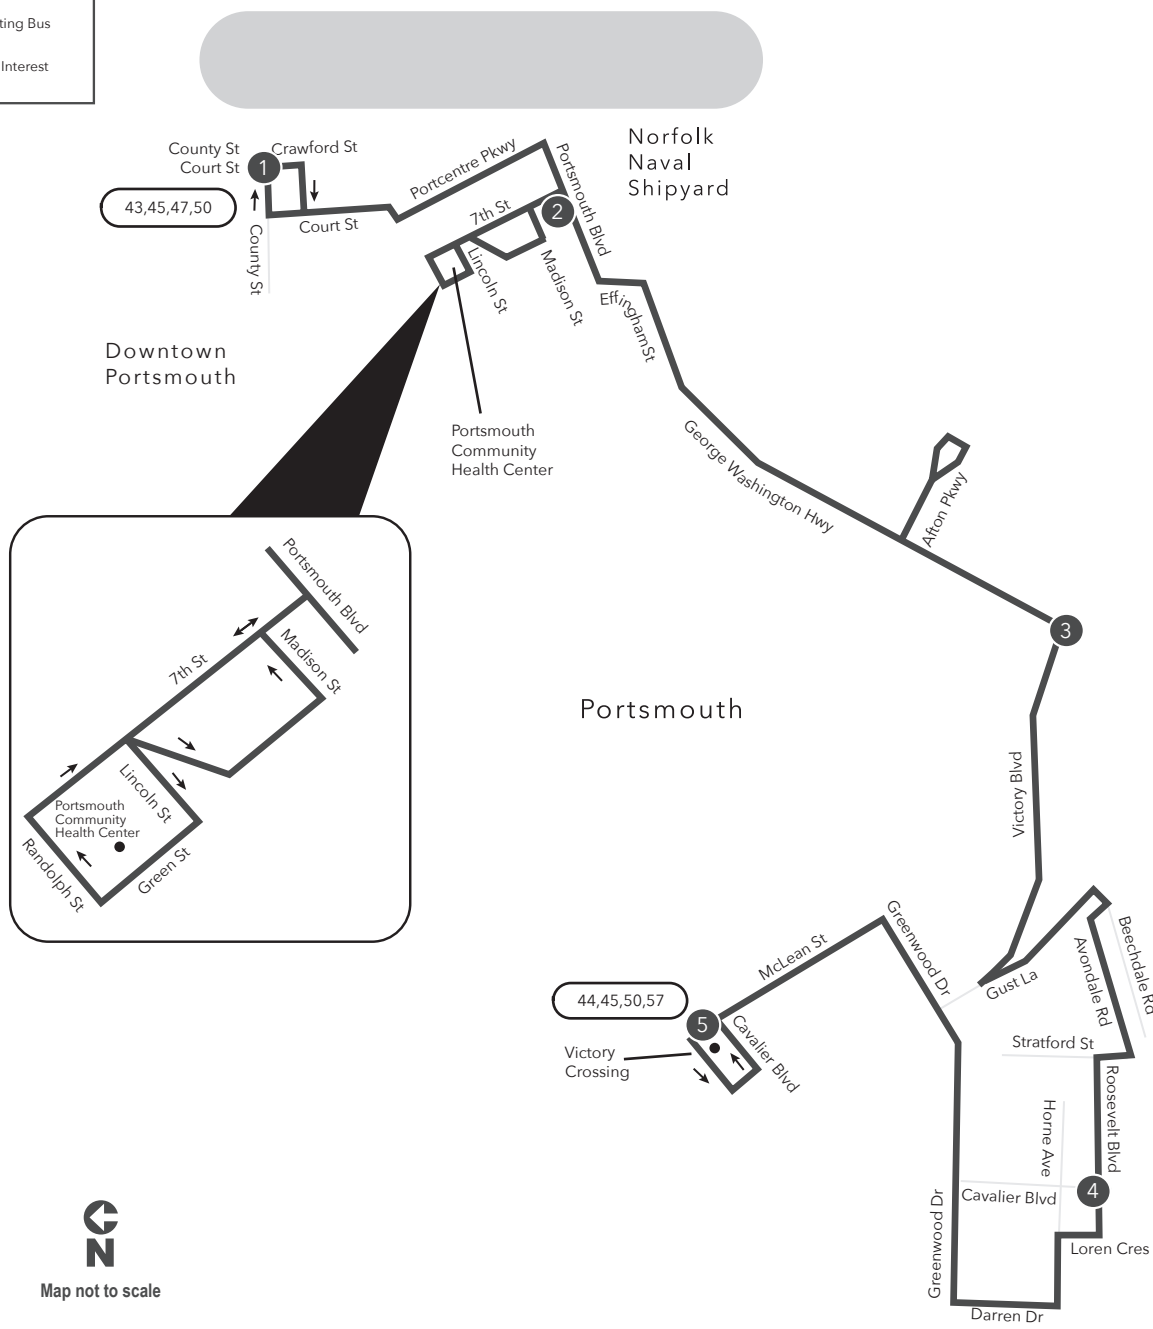

Route 041 Downtown Portsmouth / Cradock / Victory Crossing

Legend

- Weekday & Saturday
- Streets
- Time Point
- Connecting Bus Routes
- Point of Interest

Map not to scale

w- Weekday Only
* County St & Court St
PM times are shaded & in bold.

WEEKDAY:
From Downtown Portsmouth to Victory Crossing

1	2	3	4	5
* Downtown Portsmouth	Madison Highrise	George Washington Hwy Victory Blvd	Cavalier Blvd Roosevelt Blvd	Victory Crossing
6:03	6:12	6:26	6:36	6:49
7:03	7:12	7:26	7:36	7:49
8:03	8:12	8:26	8:37	8:51
9:03	9:12	9:26	9:37	9:51
10:03	10:12	10:26	10:37	10:51
11:03	11:12	11:26	11:37	11:51
12:03	12:12	12:26	12:37	12:51
1:03	1:12	1:26	1:37	1:51
2:03	2:12	2:26	2:37	2:52
3:03	3:14	3:28	3:39	3:55
4:03	4:14	4:28	4:39	4:55
5:03	5:14	5:28	5:39	5:55
6:03	6:14	6:28	6:39	6:55

WEEKDAY:
From Victory Crossing to Downtown Portsmouth

5	4	3	2	1
Victory Crossing	Cavalier Blvd Roosevelt Blvd	George Washington Hwy Victory Blvd	Madison Highrise	* Downtown Portsmouth
5:56w	-	6:01w	6:18w	6:25w
6:03	6:17	6:27	6:41	6:46
7:03	7:18	7:28	7:43	7:48
8:03	8:18	8:28	8:43	8:48
9:03	9:18	9:28	9:43	9:48
10:03	10:18	10:28	10:43	10:48
11:03	11:18	11:28	11:43	11:48
12:03	12:19	12:29	12:44	12:49
1:03	1:19	1:29	1:44	1:49
2:03	2:19	2:29	2:44	2:49
3:03	3:20	3:30	3:46	3:51
4:03	4:20	4:30	4:46	4:51
5:03	5:20	5:30	5:46	5:51
6:03	6:19	6:29	6:43	6:48

SATURDAY:
From Victory Crossing to Downtown Portsmouth

5	4	3	2	1
Victory Crossing	Cavalier Blvd Roosevelt Blvd	George Washington Hwy Victory Blvd	Madison Highrise	* Downtown Portsmouth
-	-	-	-	-
6:03	6:17	6:27	6:41	6:46
7:03	7:18	7:28	7:43	7:48
8:03	8:18	8:28	8:43	8:48
9:03	9:18	9:28	9:43	9:48
10:03	10:18	10:28	10:43	10:48
11:03	11:18	11:28	11:43	11:48
12:03	12:19	12:29	12:44	12:49
1:03	1:19	1:29	1:44	1:49
2:03	2:19	2:29	2:44	2:49
3:03	3:20	3:30	3:46	3:51
4:03	4:20	4:30	4:46	4:51
5:03	5:20	5:30	5:46	5:51
6:03	6:19	6:29	6:43	6:48