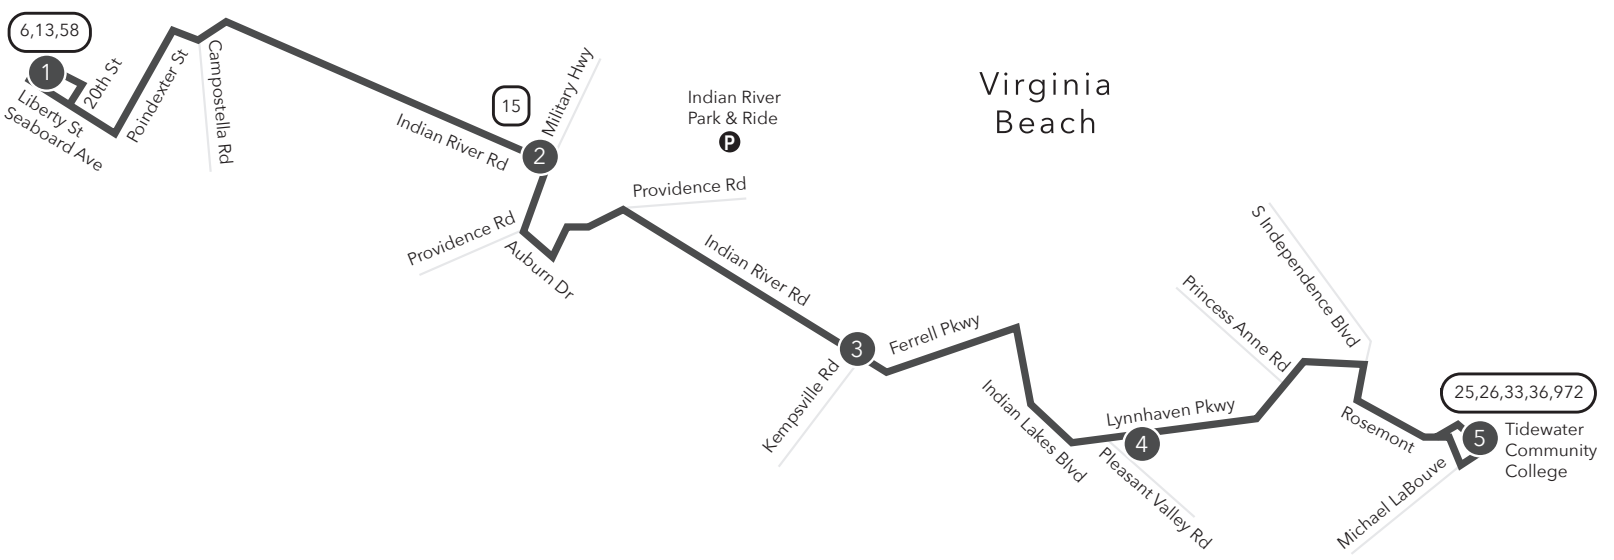

Route 012 South Norfolk / TCC-Virginia Beach

Legend

- Weekday & Saturday
- Streets
- 1 Time Point
- 1 Connecting Bus Routes
- Point of Interest
- P Park & Ride

PM times are shaded & in bold.

WEEKDAY - SATURDAY: From Liberty St & Seaboard Ave to Tidewater Community College, Virginia Beach Campus	WEEKDAY - SATURDAY: From Tidewater Community College, Virginia Beach Campus to Liberty St & Seaboard Ave
---	---

1	2	3	4	5	5	4	3	2	1
Liberty St Seaboard Ave	Military Hwy Indian River Rd	Indian River Rd Kempsville Rd	Lynnhaven Pkwy Pleasant Valley Rd	Tidewater Community College	Tidewater Community College	Lynnhaven Pkwy Pleasant Valley Rd	Indian River Rd Kempsville Rd	Military Hwy Indian River Rd	Liberty St Seaboard Ave
5:48	6:02	6:16	6:26	6:37	6:48	7:03	7:10	7:23	7:37
6:48	7:02	7:16	7:26	7:37	7:48	8:03	8:10	8:22	8:36
7:48	8:02	8:17	8:28	8:40	8:48	9:03	9:10	9:23	9:38
8:48	9:03	9:18	9:29	9:41	9:48	10:03	10:10	10:25	10:40
9:48	10:03	10:17	10:28	10:40	10:48	11:03	11:10	11:25	11:40
10:48	11:03	11:17	11:28	11:40	11:48	12:03	12:10	12:25	12:40
11:48	12:03	12:17	12:28	12:40	12:48	1:03	1:11	1:25	1:41
12:48	1:03	1:17	1:28	1:40	1:48	2:05	2:13	2:27	2:43
1:48	2:03	2:17	2:28	2:40	2:48	3:05	3:13	3:27	3:43
2:48	3:03	3:18	3:28	3:41	3:48	4:05	4:13	4:27	4:43
3:48	4:02	4:19	4:29	4:42	4:48	5:05	5:14	5:29	5:45
4:48	5:03	5:20	5:30	5:43	5:48	6:04	6:12	6:26	6:40
5:48	6:03	6:20	6:30	6:43	6:48	7:03	7:10	7:22	7:36
6:48	7:03	7:20	7:30	7:43	7:48	8:02	8:09	8:21	8:35
7:48	8:03	8:16	8:25	8:36	8:48	9:02	9:09	9:21	9:35
8:48	9:02	9:15	9:24	9:35					