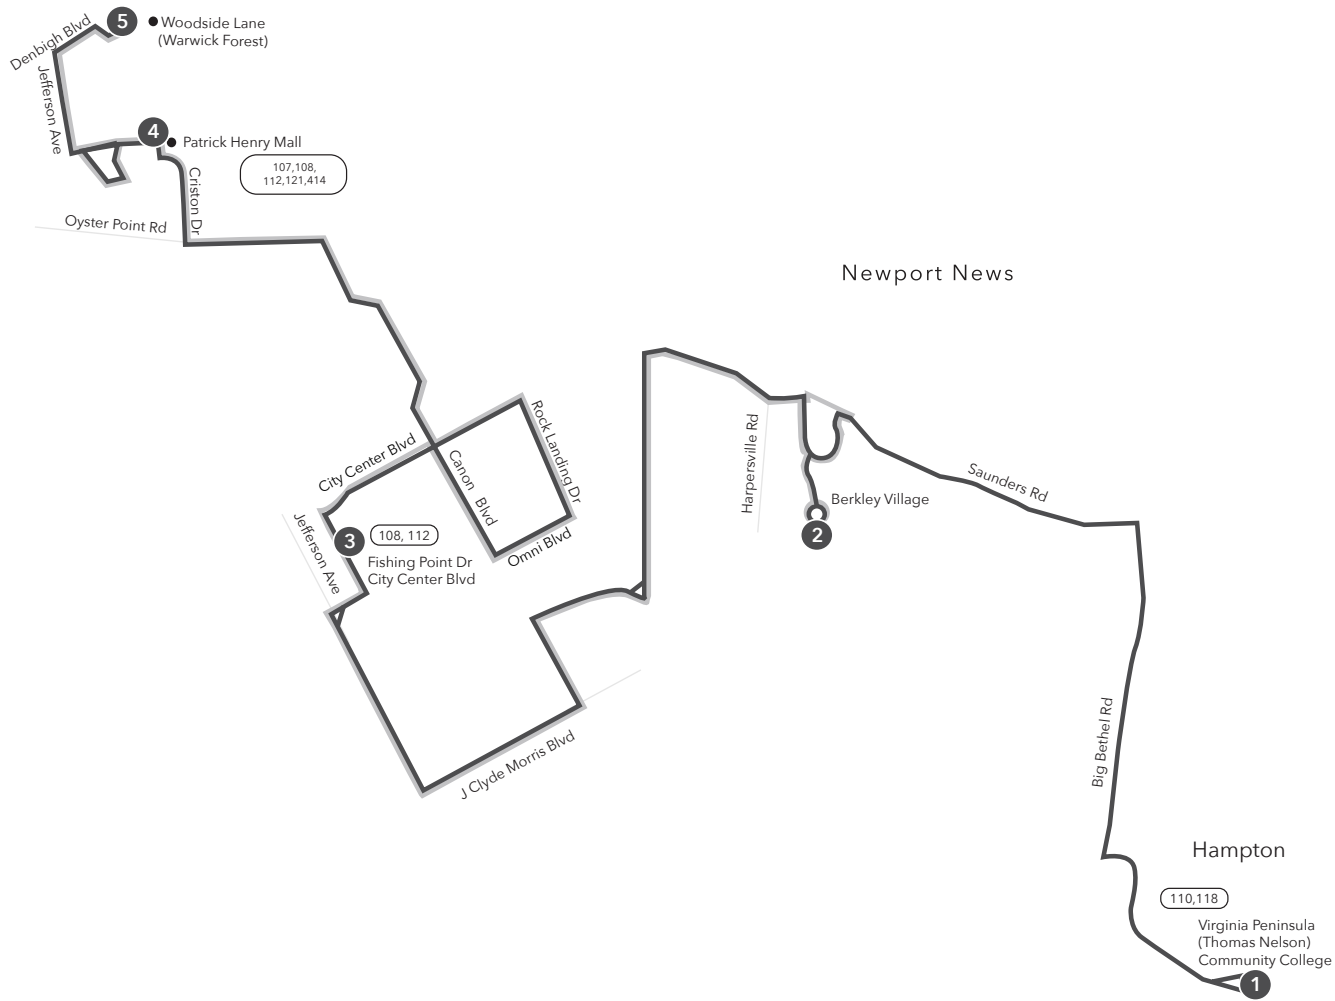

Route 111 Virginia Peninsula Community College / Patrick Henry Mall / Woodside Ln

Legend

- Weekday & Saturday
- Sunday Only
- Streets
- Time Point
- Connecting Bus Routes
- Point of Interest

w - Weekday only
PM times are shaded & in bold.

WEEKDAY & SATURDAY:
From Virginia Peninsula Community College to Patrick Henry Mall to Woodside Ln

| 1 | 2 | 3 | 4 | 5 |
|---|-----------------|-----------------------------------|--------------------|------------------------------|
| Virginia Peninsula Comm College (Thomas Nelson) | Berkley Village | City Center Blvd Fishing Point Dr | Patrick Henry Mall | Woodside Ln (Warwick Forest) |
| - | - | 6:25w | 6:34w | 6:49w |
| 7:00w | 7:12w | 7:31w | 7:58w | 8:13w |
| 8:00 | 8:12 | 8:31 | 8:58 | 9:13 |
| 9:00 | 9:12 | 9:31 | 9:58 | 10:13 |
| 10:00 | 10:12 | 10:31 | 10:58 | 11:13 |
| 11:00 | 11:12 | 11:31 | 11:58 | 12:13 |
| 12:00 | 12:12 | 12:31 | 12:58 | 1:13 |
| 1:00 | 1:12 | 1:31 | 1:58 | 2:13 |
| 2:00 | 2:12 | 2:31 | 2:58 | 3:13 |
| 3:00 | 3:12 | 3:31 | 3:58 | 4:13 |
| 4:00 | 4:12 | 4:31 | 4:58 | 5:13 |
| 5:00 | 5:12 | 5:31 | 5:58 | 6:13 |
| 6:00 | 6:12 | 6:31 | 6:58 | 7:13 |
| 7:00 | 7:12 | 7:31 | 7:58 | 8:13 |
| 8:00 | 8:11 | 8:30 | 8:57 | 9:12 |
| 9:00 | 9:10 | 9:25 | 9:50 | 10:05 |
| 10:00 | 10:10 | 10:25 | 10:50 | 11:05 |

Route 111

Virginia Peninsula (Thomas Nelson) Community College / Patrick Henry Mall / Woodside Ln

Effective: 10.30.22