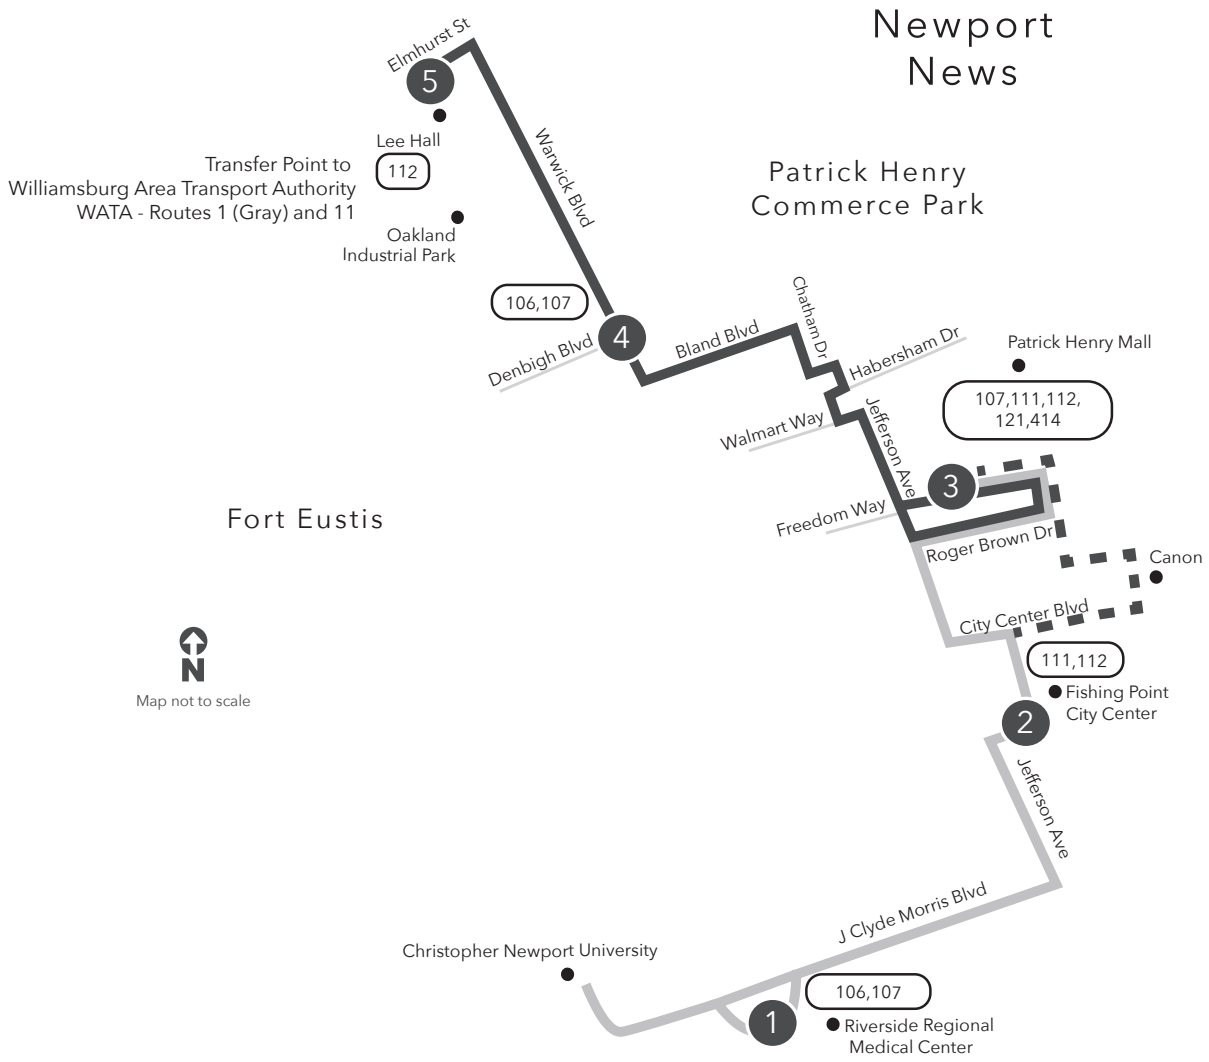

# Route 108 Riverside Medical Center / Patrick Henry Mall / Lee Hall

**Legend**

- Daily Route
- Mon - Fri
- Canon Service
- Streets
- Time Point
- Connecting Bus Routes
- Point of Interest

\*Service to Canon  
 The 5:11 am trip does not provide service along Jefferson Ave. between Fishing Point and Patrick Henry Mall  
**PM times are shaded & in bold.**

**SUNDAY:**  
 From Patrick Henry Mall to Lee Hall

**SUNDAY:**  
 From Lee Hall to Patrick Henry Mall

3	4	5	5	4	3
Patrick Henry Mall	Warwick Blvd Denbigh Blvd	Lee Hall Elmhurst St	Lee Hall Elmhurst St	Warwick Blvd Denbigh Blvd	Patrick Henry Mall
6:43	6:55	7:09	7:33	7:47	8:03
7:43	7:55	8:09	8:33	8:47	9:03
8:43	8:55	9:09	9:33	9:47	10:03
9:43	9:55	10:09	10:33	10:47	11:03
10:43	10:55	11:09	11:33	11:47	<b>12:03</b>
11:43	11:55	<b>12:09</b>	<b>12:33</b>	<b>12:47</b>	<b>1:03</b>
<b>12:43</b>	<b>12:55</b>	<b>1:09</b>	<b>1:35</b>	<b>1:49</b>	<b>2:05</b>
<b>1:43</b>	<b>1:55</b>	<b>2:09</b>	<b>2:35</b>	<b>2:49</b>	<b>3:05</b>
<b>2:43</b>	<b>2:55</b>	<b>3:09</b>	<b>3:35</b>	<b>3:49</b>	<b>4:05</b>
<b>3:43</b>	<b>3:55</b>	<b>4:09</b>	<b>4:35</b>	<b>4:49</b>	<b>5:05</b>
<b>4:43</b>	<b>4:55</b>	<b>5:09</b>	<b>5:35</b>	<b>5:49</b>	<b>6:05</b>
<b>5:43</b>	<b>5:55</b>	<b>6:09</b>	<b>6:35</b>	<b>6:49</b>	<b>7:05</b>
<b>6:43</b>	<b>6:55</b>	<b>7:09</b>	<b>7:35</b>	<b>7:49</b>	<b>8:05</b>
<b>7:43</b>	<b>7:55</b>	<b>8:09</b>	<b>8:35</b>	<b>8:49</b>	<b>9:05</b>
<b>8:43</b>	<b>8:55</b>	<b>9:09</b>			

# Route 108

Riverside Medical Center / Patrick Henry Mall / Lee Hall

Effective: 10.30.22