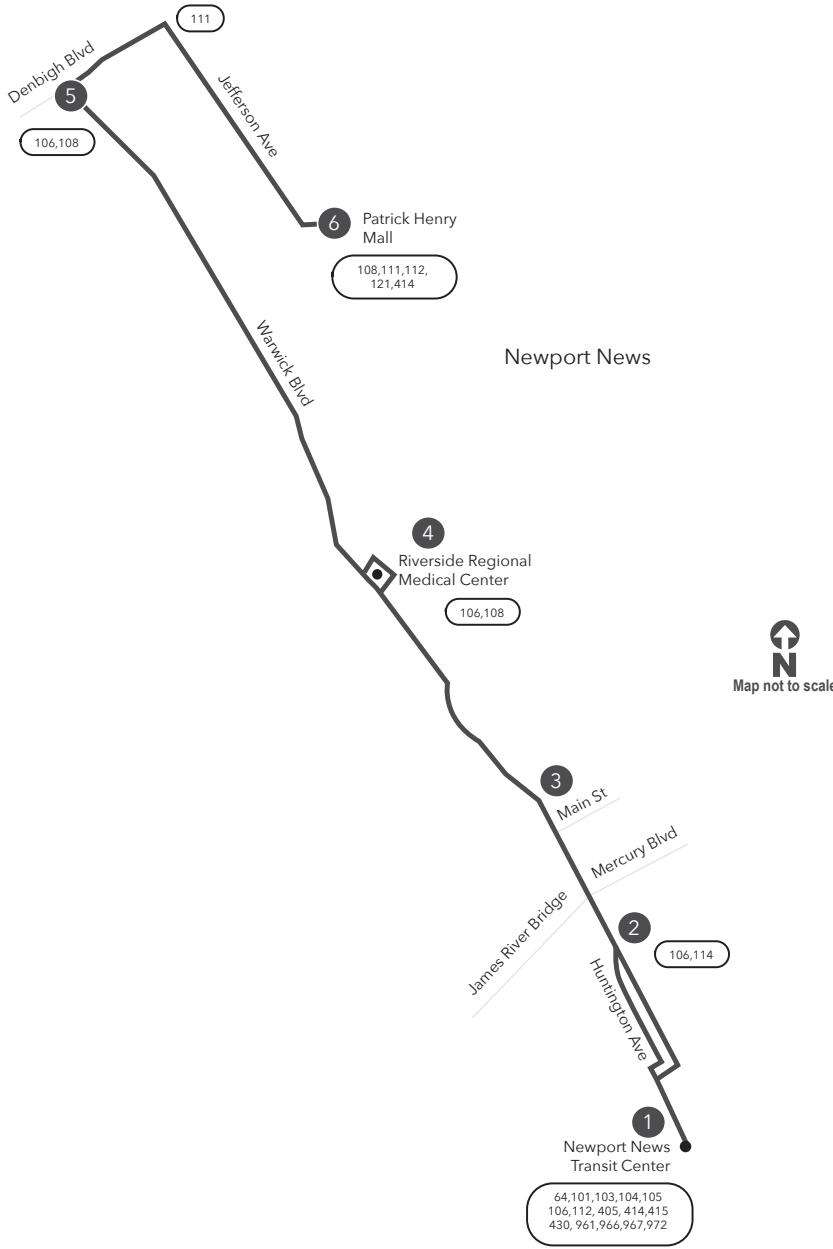

Route 107 Newport News / Warwick Blvd / Patrick Henry Mall

Legend

- Daily Route
- Streets
- Time Point
- Connecting Bus Routes
- Point of Interest

w= Weekday Only
PM times are shaded & in bold.

WEEKDAY & SATURDAY:
From NNTC to Riverside Regional Medical Center to Patrick Henry Mall

1	2	3	4	5	6
Newport News Transit Center	Warwick Blvd 73rd St	Warwick Blvd Main St	Riverside Regional Medical Center	Warwick Blvd Denbigh Blvd	Patrick Henry Mall
5:15w	5:23w	5:28w	5:35w	5:52w	6:06w
6:15	6:23	6:28	6:35	6:52	7:07
7:15	7:24	7:29	7:37	7:54	8:08
8:15	8:24	8:29	8:37	8:54	9:08
9:15	9:24	9:29	9:37	9:54	10:08
10:15	10:24	10:29	10:37	10:54	11:08
11:15	11:24	11:29	11:37	11:54	12:08
12:15	12:24	12:29	12:37	12:54	1:08
1:15	1:24	1:29	1:37	1:54	2:08
2:15	2:24	2:29	2:37	2:54	3:08
3:15	3:24	3:29	3:37	3:54	4:08
4:15	4:24	4:29	4:37	4:54	5:08
5:15	5:24	5:29	5:37	5:54	6:08
6:15	6:24	6:29	6:37	6:54	7:08
7:15	7:23	7:28	7:35	7:52	8:06
8:15	8:23	8:28	8:35	8:52	9:06
9:15	9:23	9:28	9:35	9:52	10:06
10:15	10:23	10:28	10:35	10:52	11:06
11:15	11:23	11:28	11:35	11:52	12:06

SUNDAY:
From Patrick Henry Mall to Riverside Regional Medical Center to NNTC

6	5	4	3	2	1
Patrick Henry Mall	Warwick Blvd Denbigh Blvd	Riverside Regional Medical Center	Warwick Blvd Main St	Warwick Blvd 73rd St	Newport News Transit Center
6:15	6:27	6:46	6:54	6:59	7:05
7:15	7:27	7:46	7:54	7:59	8:05
8:15	8:27	8:46	8:54	8:59	9:05
9:15	9:27	9:46	9:54	9:59	10:05
10:15	10:27	10:46	10:54	10:59	11:05
11:15	11:27	11:46	11:54	11:59	12:05
12:15	12:27	12:46	12:54	12:59	1:05
1:15	1:27	1:46	1:54	1:59	2:05
2:15	2:27	2:46	2:54	2:59	3:05
3:15	3:27	3:46	3:54	3:59	4:05
4:15	4:27	4:46	4:54	4:59	5:05
5:15	5:27	5:46	5:54	5:59	6:05
6:15	6:27	6:46	6:54	6:59	7:05
7:15	7:27	7:46	7:54	7:59	8:05
8:15	8:27	8:46	8:54	8:59	9:05

Effective: 10.30.22

Route 107

Newport News / Warwick Blvd / Patrick Henry Mall