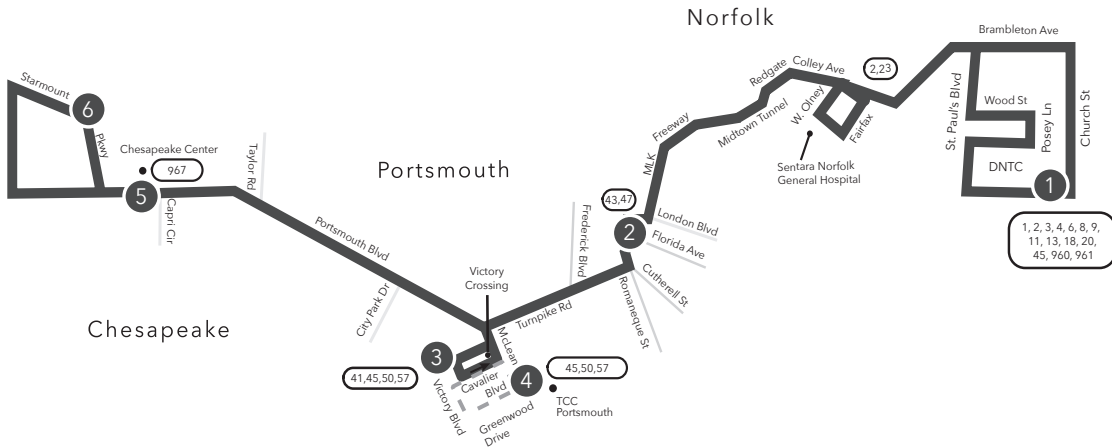

Route 044 DNTC / Sentara Norfolk General Hospital/ Midtown Portsmouth

Legend

- Daily
- After 7 pm & all day Sunday
- Streets
- Time Point
- Connecting Bus Routes
- Point of Interest

PM times are shaded & in bold.

WEEKDAY - SATURDAY:
From DNTC to Sentara Norfolk General Hospital to Florida Avenue to Victory Crossing/TCC Portsmouth to Jolliff Road

WEEKDAY - SATURDAY:
From Jolliff Road to Victory Crossing/TCC Portsmouth to Florida Avenue to Sentara Norfolk General Hospital to DNTC

SUNDAY:
From Sentara Norfolk General Hospital to Florida Avenue to TCC Portsmouth to Jolliff Road

SUNDAY:
From Jolliff Road to TCC Portsmouth to Florida Avenue to Sentara Norfolk General Hospital

2	3	5	6	7	7	6	5	3	2
Sentara Norfolk General Hospital	Florida Avenue High Street	TCC Portsmouth	Chesapeake Center	Jolliff Rd Portsmouth Blvd	Jolliff Rd Portsmouth Blvd	Chesapeake Center	TCC Portsmouth	Florida Avenue High Street	Sentara Norfolk General Hospital
7:00	7:13	7:28	7:40	7:45	8:00	8:05	8:23	8:40	8:50
8:00	8:13	8:28	8:40	8:45	8:59	9:04	9:22	9:39	9:49
9:00	9:13	9:28	9:40	9:45	9:59	10:04	10:22	10:39	10:49
10:00	10:13	10:28	10:40	10:45	10:59	11:04	11:22	11:39	11:49
11:00	11:13	11:28	11:40	11:45	11:59	12:04	12:22	12:39	12:49
12:00	12:13	12:28	12:40	12:45	12:59	1:04	1:22	1:39	1:49
1:00	1:13	1:28	1:40	1:45	1:59	2:04	2:22	2:39	2:49
2:00	2:13	2:28	2:40	2:45	2:59	3:04	3:22	3:39	3:49
3:00	3:13	3:28	3:40	3:45	3:59	4:04	4:22	4:39	4:49
4:00	4:13	4:28	4:40	4:45	5:00	5:05	5:23	5:40	5:50
5:00	5:13	5:28	5:40	5:45	5:59	6:04	6:22	6:39	6:49
6:02	6:15	6:30	6:42	6:47	6:55	7:00	7:18	7:35	7:45

Route 044

DNTC/ Norfolk General Hospital / Midtown Portsmouth

Effective: 05.09.21