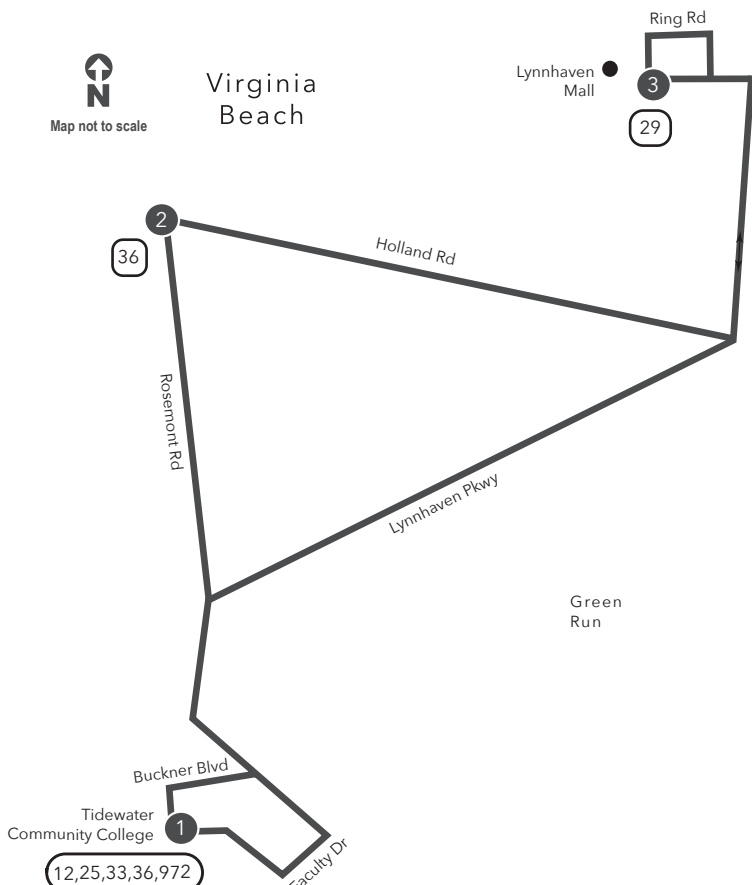

# Route 026 TCC Virginia Beach / Lynnhaven Mall

**Legend**

- Weekday - Saturday
- Streets
- Time Point
- Connecting Bus Routes
- Point of Interest

PM times are shaded & in bold.

**WEEKDAY:**  
From TCC Virginia Beach Campus to Lynnhaven Mall

**WEEKDAY:**  
From Lynnhaven Mall to TCC Virginia Beach Campus

1	2	3	3	2	1
TCC VA Beach	Rosemont Rd Holland Rd	Lynnhaven Mall	Lynnhaven Mall	Rosemont Rd Holland Rd	TCC VA Beach
6:48	6:55	7:04	6:15	6:24	6:31
7:18	7:25	7:34	7:15	7:24	7:31
7:48	—	8:01	7:37	—	7:45
8:15	8:22	8:31	8:02	8:12	8:21
8:48	—	9:01	8:36	—	8:45
9:15	9:23	9:32	9:06	9:17	9:25
9:48	—	10:01	9:36	—	9:45
10:15	10:23	10:32	10:06	10:17	10:25
10:48	—	11:01	10:35	—	10:45
11:15	11:23	11:32	11:05	11:16	11:24
11:48	—	<b>12:01</b>	11:35	—	11:45
<b>12:13</b>	<b>12:22</b>	<b>12:31</b>	<b>12:05</b>	<b>12:16</b>	<b>12:24</b>
<b>12:48</b>	—	<b>1:01</b>	<b>12:35</b>	—	<b>12:45</b>
<b>1:15</b>	<b>1:24</b>	<b>1:33</b>	<b>1:05</b>	<b>1:16</b>	<b>1:24</b>
<b>1:48</b>	—	<b>2:01</b>	<b>1:35</b>	—	<b>1:45</b>
<b>2:13</b>	<b>2:22</b>	<b>2:31</b>	<b>2:05</b>	<b>2:16</b>	<b>2:24</b>
<b>2:48</b>	—	<b>3:01</b>	<b>2:34</b>	—	<b>2:45</b>
<b>3:13</b>	<b>3:22</b>	<b>3:31</b>	<b>3:04</b>	<b>3:15</b>	<b>3:24</b>
<b>3:34</b>	—	<b>3:47</b>	<b>3:34</b>	—	<b>3:45</b>
<b>3:48</b>	<b>3:57</b>	<b>4:06</b>	<b>4:25</b>	<b>4:36</b>	<b>4:45</b>
<b>4:48</b>	—	<b>5:01</b>	<b>5:04</b>	—	<b>5:15</b>
<b>5:18</b>	<b>5:27</b>	<b>5:38</b>	<b>5:25</b>	<b>5:36</b>	<b>5:45</b>
<b>5:50</b>	—	<b>6:03</b>	<b>5:48</b>	—	<b>5:59</b>
<b>6:03</b>	<b>6:12</b>	<b>6:21</b>	<b>6:25</b>	<b>6:36</b>	<b>6:45</b>

# Route 026

TCC Virginia Beach /  
Lynnhaven Mall