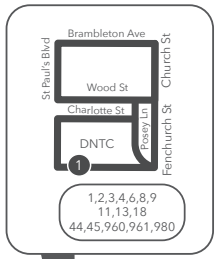

Route 020 Downtown Norfolk Transit Center to Virginia Beach Oceanfront