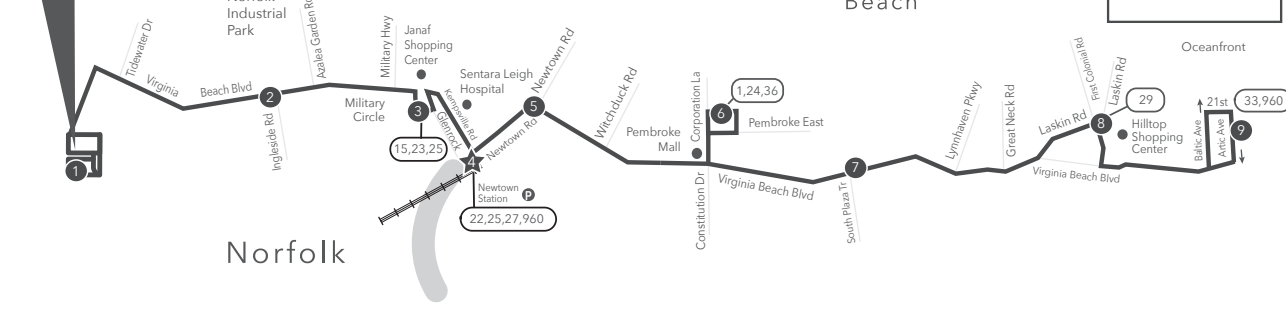

Route 020 Downtown Norfolk Transit Center to Virginia Beach Oceanfront

Legend

- Daily
- Streets
- Time Point
- Light Rail Station
- The Tide
- Connecting Bus Routes
- Point of Interest
- Park & Ride

PM times are shaded & in bold.

WEEKDAY - SATURDAY:
From Downtown Norfolk Transit Center to Arctic Avenue & 19th Street serving Sentara Leigh Hospital

WEEKDAY - SATURDAY:
From Arctic Avenue & 19th Street to Downtown Norfolk Transit Center serving Sentara Leigh Hospital

SUNDAY:
From Downtown Norfolk Transit Center to Arctic Avenue & 19th Street serving Sentara Leigh Hospital

SUNDAY:
From Arctic Avenue & 19th Street to Downtown Norfolk Transit Center serving Sentara Leigh Hospital