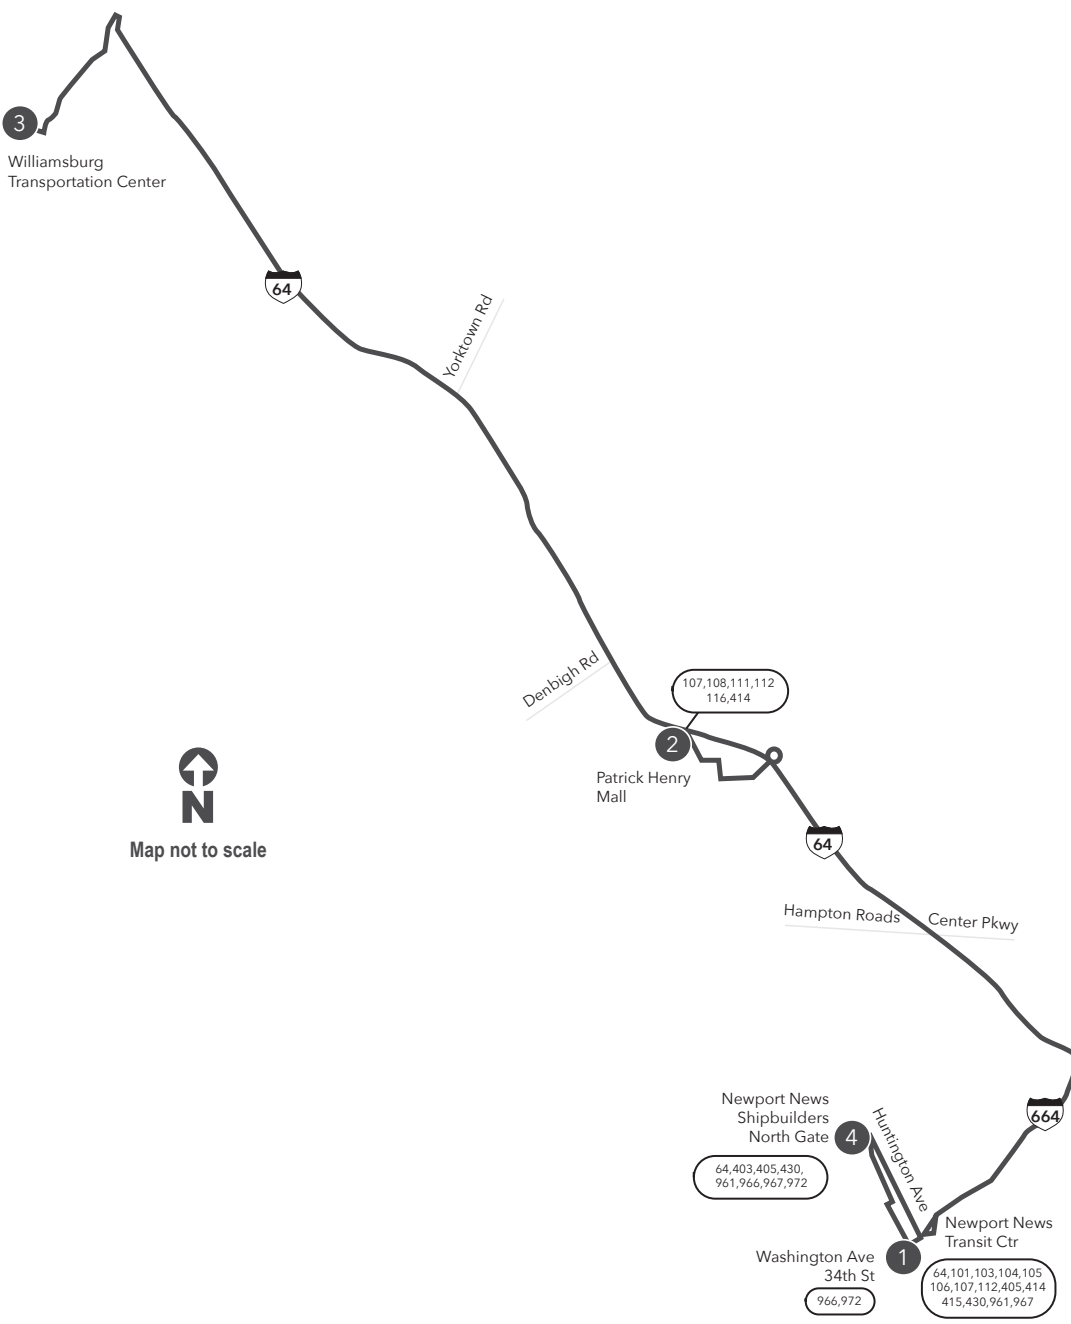

ROUTE 121 NEWPORT NEWS TRANSIT CENTER / WILLIAMSBURG

Legend

- Weekday
- Streets
- Time Point
- Connecting Bus Routes
- Point of Interest

PM times are shaded & in bold.
This route does not operate on Saturdays or Sundays

| WEEKDAY: Washington Ave & 34th Street to Patrick Henry Mall to Williamsburg Transportation Center | | | | WEEKDAY: From Williamsburg Transportation Center to Patrick Henry Mall to Washington Ave & 34th Street | | | |
|---------------------------------------------------------------------------------------------------------|------------------------|--------------------|---------------------------------|--------------------------------------------------------------------------------------------------------------|----------------------------|--------------------|------------------------|
| 4 | 1 | 2 | 3 | 3 | 4 | 2 | 1 |
| NN Shipbuilders North Gate | Washington Ave 34th St | Patrick Henry Mall | Williamsburg Transportation Ctr | Williamsburg Transportation Ctr | NN Shipbuilders North Gate | Patrick Henry Mall | Washington Ave 34th St |
| - | 6:15 | 6:35 | 7:00 | 5:30 | 6:15 | - | 6:25 |
| 3:40 | 3:50 | - | 4:30 | 5:05 | - | 5:30 | 5:50 |

Route 121

Newport News
Transit Center/
Williamsburg

Effective: 05.09.21