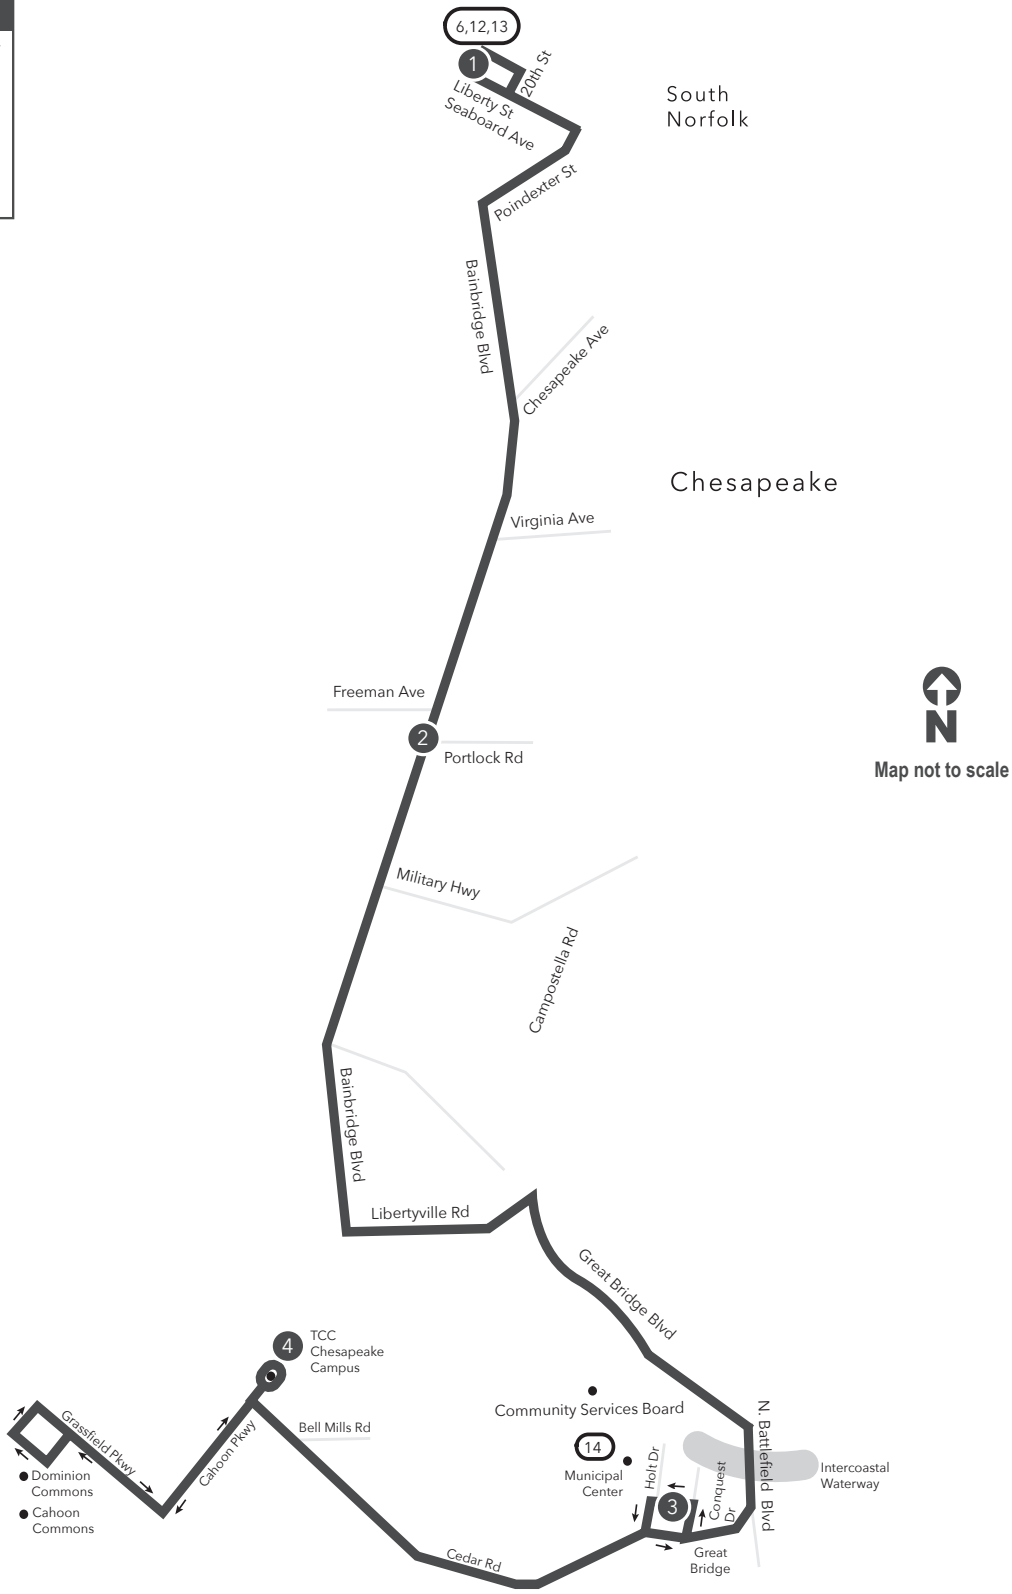

# Route 058 Liberty St & Seaboard Ave / TCC Chesapeake Campus

**Legend**

- Weekday & Saturday
- Streets
- Time Point
- Connecting Bus Routes
- Point of Interest

PM times are shaded & in bold.

WEEKDAY & SATURDAY: From Liberty Street & Seaboard Avenue to TCC Chesapeake				WEEKDAY & SATURDAY: From TCC Chesapeake to Liberty Street & Seaboard Avenue			
1	2	3	4	4	3	2	1
Liberty St Seaboard Ave	Bainbridge Blvd Portlock Rd	Chesapeake Municipal Center	TCC Chesapeake Campus	TCC Chesapeake Campus	Chesapeake Municipal Center	Bainbridge Blvd Portlock Rd	Liberty St Seaboard Ave
5:48	5:57	6:17	6:32	6:37	6:52	7:12	7:20
6:48	6:57	7:17	7:32	7:37	7:52	8:12	8:20
7:48	7:57	8:17	8:32	8:37	8:52	9:12	9:20
8:48	8:57	9:17	9:32	9:37	9:52	10:12	10:20
9:48	9:57	10:17	10:32	10:37	10:52	11:12	11:20
10:48	10:57	11:17	11:32	11:37	11:52	<b>12:12</b>	<b>12:20</b>
11:48	11:57	<b>12:17</b>	<b>12:32</b>	<b>12:37</b>	<b>12:52</b>	<b>1:12</b>	<b>1:20</b>
<b>12:48</b>	<b>12:57</b>	<b>1:17</b>	<b>1:32</b>	<b>1:37</b>	<b>1:52</b>	<b>2:12</b>	<b>2:20</b>
<b>1:48</b>	<b>1:57</b>	<b>2:17</b>	<b>2:32</b>	<b>2:37</b>	<b>2:52</b>	<b>3:12</b>	<b>3:20</b>
<b>2:48</b>	<b>2:57</b>	<b>3:17</b>	<b>3:32</b>	<b>3:37</b>	<b>3:52</b>	<b>4:12</b>	<b>4:20</b>
<b>3:48</b>	<b>3:57</b>	<b>4:17</b>	<b>4:32</b>	<b>4:37</b>	<b>4:52</b>	<b>5:12</b>	<b>5:20</b>
<b>4:48</b>	<b>4:57</b>	<b>5:17</b>	<b>5:32</b>	<b>5:37</b>	<b>5:52</b>	<b>6:12</b>	<b>6:20</b>
<b>5:48</b>	<b>5:57</b>	<b>6:17</b>	<b>6:32</b>	<b>6:37</b>	<b>6:52</b>	<b>7:12</b>	<b>7:20</b>
<b>6:48</b>	<b>6:57</b>	<b>7:17</b>	<b>7:32</b>				

# Route 058

Liberty St & Seaboard Ave /  
TCC Chesapeake Campus

Effective: 11.14.21