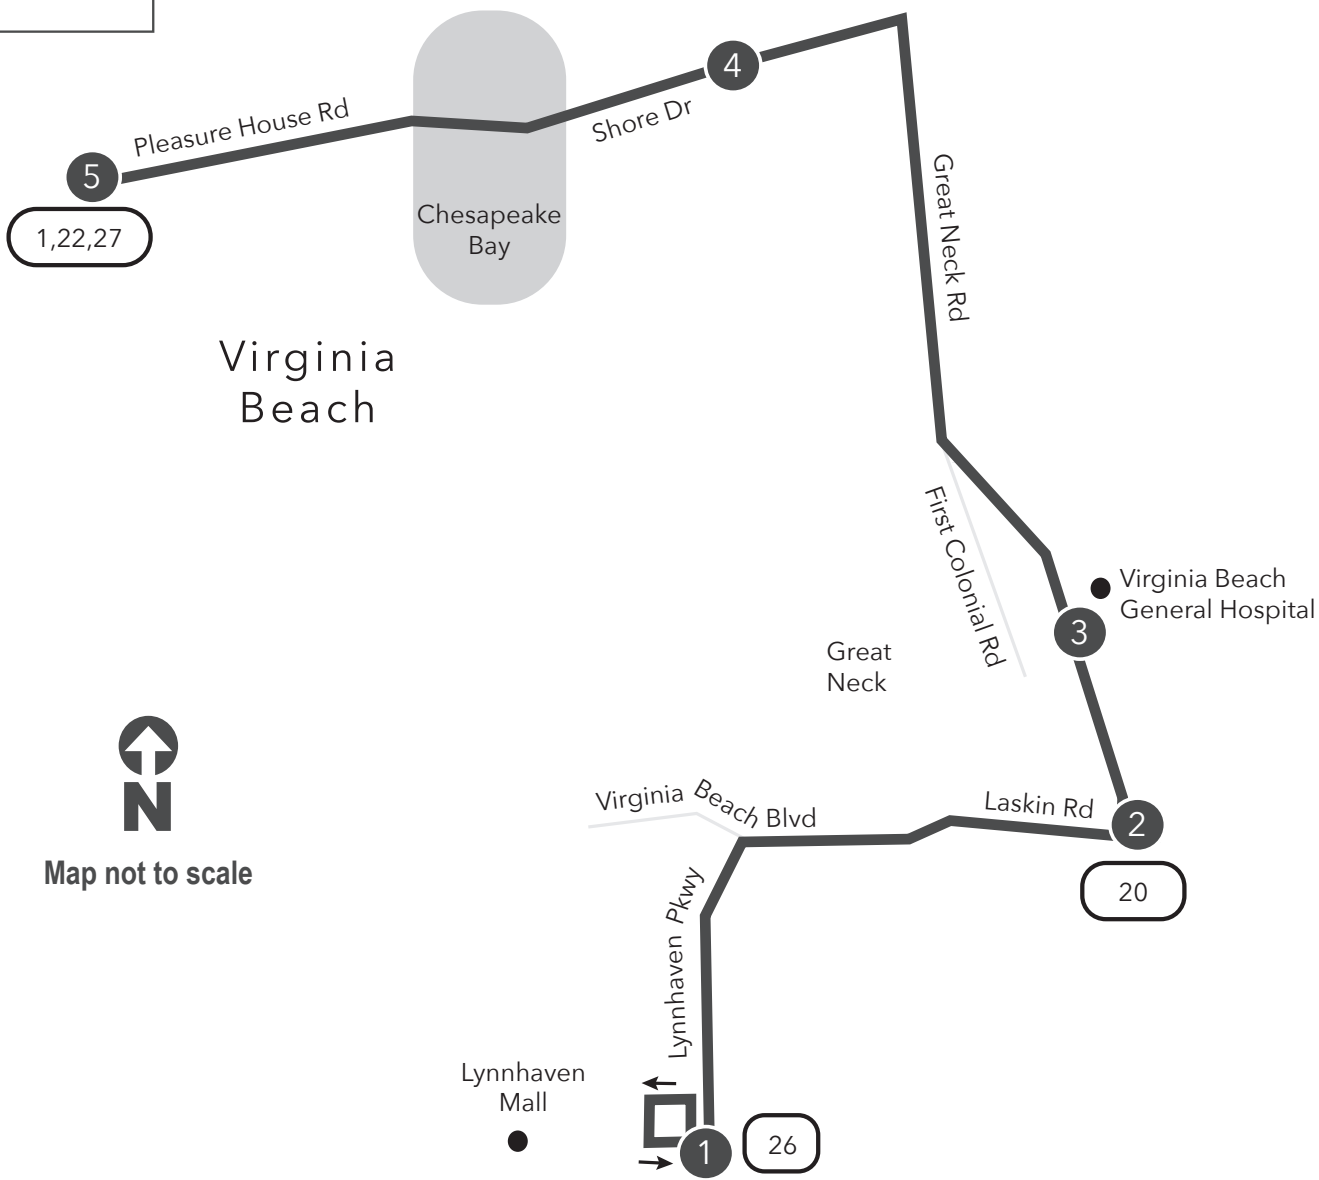

Route 029 Pleasure House Road / Lynnhaven Pkwy

Legend

- Weekday & Saturday
- Streets
- Time Point
- Connecting Bus Routes
- Point of Interest

PM times are shaded & in bold.

WEEKDAY: From Lynnhaven Mall, Hilltop, Virginia Beach General Hospital to Pleasure House Road

1	2	3	4	5
Lynnhaven Mall	Laskin Rd First Colonial Rd	Virginia Beach General Hospital	Shore Dr Great Neck Rd	Pleasure House Rd Shore Dr
7:07	7:21	7:25	7:35	7:42
8:01	8:17	8:21	8:31	8:39
9:01	9:17	9:21	9:31	9:39
10:01	10:17	10:21	10:31	10:39
11:01	11:17	11:21	11:31	11:39
12:01	12:17	12:21	12:31	12:39
1:01	1:17	1:21	1:31	1:39
2:01	2:17	2:21	2:31	2:39
2:56	3:13	3:17	3:28	3:38
3:55	4:15	4:20	4:31	4:41
4:55	5:12	5:16	5:27	5:37
6:06	6:22	6:25	6:35	6:43
6:46	7:02	7:05	7:15	7:23
7:41	7:57	8:00	8:10	8:18
8:40	8:54	8:57	9:07	9:15
9:40	9:54	9:57	10:07	10:15

SATURDAY: From Pleasure House Road to Virginia Beach General Hospital, Hilltop to Lynnhaven Mall

5	4	3	2	1
Pleasure House Rd Shore Dr	Shore Dr Great Neck Rd	Virginia Beach General Hospital	Laskin Rd First Colonial Rd	Lynnhaven Mall
6:48	6:56	7:09	7:16	7:30
7:48	7:56	8:09	8:16	8:30
8:48	8:56	9:09	9:16	9:30
9:48	9:56	10:09	10:16	10:30
10:48	10:56	11:09	11:16	11:30
11:48	11:56	12:09	12:16	12:30
12:48	12:56	1:09	1:16	1:30
1:48	1:56	2:09	2:16	2:30
2:48	2:56	3:09	3:16	3:30
3:48	3:56	4:09	4:16	4:30
4:48	4:56	5:09	5:16	5:30
5:48	5:56	6:09	6:16	6:30
6:48	6:56	7:09	7:16	7:30
7:48	7:56	8:09	8:16	8:30
8:48	8:56	9:09	9:16	9:30