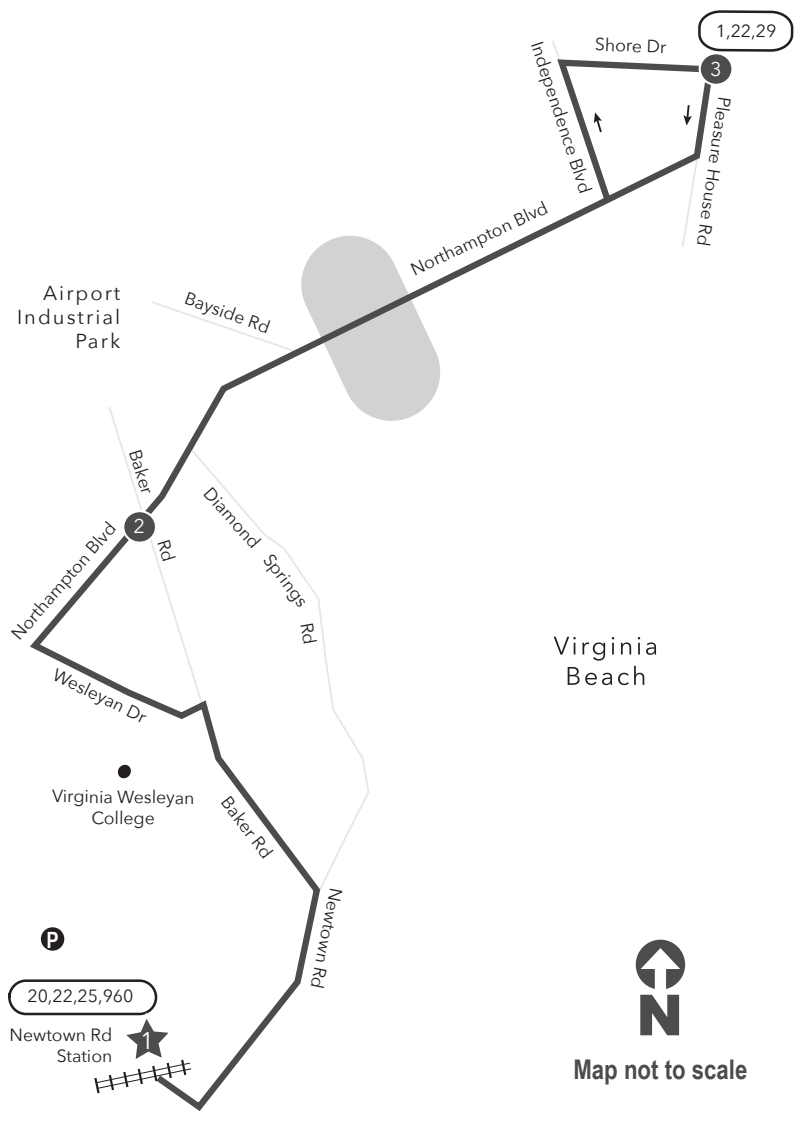

Route 027 Newtown Road Station / Pleasure House Road

Legend

- Weekday & Saturday
- Streets
- Time Point
- Connecting Bus Routes
- Point of Interest
- Light Rail Station
- The Tide
- Park & Ride

f = Friday only
PM times are shaded & in bold.

WEEKDAY: From Newtown Road Station to Northampton Blvd to Pleasure House Road

WEEKDAY: From Pleasure House Road to Northampton Blvd. to Newtown Road Station

1	2	3	3	2	1
Newtown Rd Station	Northampton Blvd Baker Rd	Pleasure House Rd Shore Dr	Pleasure House Rd Shore Dr	Northampton Blvd Baker Rd	Newtown Rd Station
-	-	-	5:48	5:54	6:15
-	-	-	6:18	6:24	6:45
6:18	6:35	6:45	6:48	6:54	7:15
6:48	7:05	7:15	7:18	7:24	7:45
7:18	7:35	7:45	7:48	7:54	8:15
7:48	8:05	8:15	8:18	8:24	8:45
8:18	8:35	8:45	8:48	8:54	9:14
9:21	9:38	9:45	9:48	9:54	10:13
10:21	10:38	10:45	10:48	10:54	11:13
11:21	11:38	11:45	11:48	11:54	12:13
12:21	12:38	12:45	12:48	12:54	1:13
1:21	1:38	1:45	1:48	1:54	2:13
2:21	2:38	2:45	2:48	2:54	3:14
3:21	3:38	3:45	3:48	3:54	4:15
3:51	4:08	4:15	4:18	4:24	4:45
4:21	4:38	4:45	4:48	4:54	5:15
4:51	5:08	5:15	5:18	5:24	5:45
5:19	5:38	5:45	5:48	5:54	6:15
6:16	6:38	6:45	6:48	6:54	7:15
7:16	7:38	7:45	7:48	7:54	8:15
8:16	8:38	8:45	8:48	8:54	9:15
9:18	9:40	9:47	9:50	9:56	10:17
10:22	10:44	10:51	10:54	11:00	11:21
11:25	11:47	11:54	11:56f	12:02f	12:23f
12:27f	12:49f	12:56f			

Effective: 05.09.21

Route 027

Newtown Road Station / Pleasure House Road