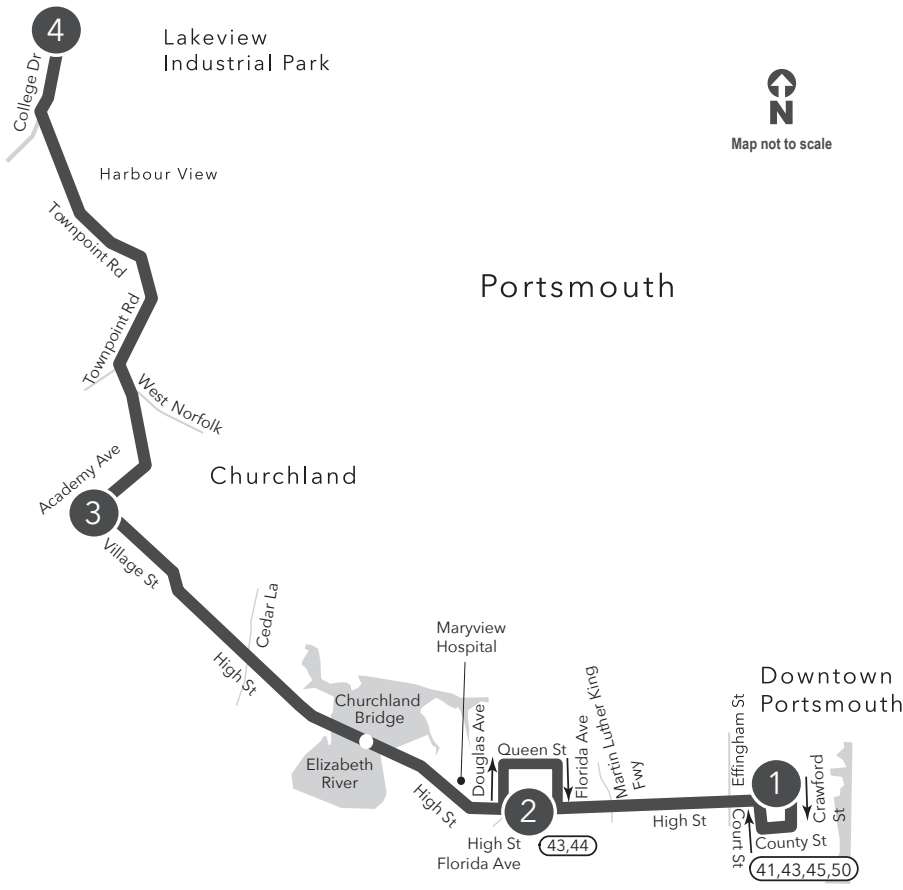

# Route 047 Downtown Portsmouth / Churchland

**Legend**

- Daily
- Streets
- Time Point
- Connecting Bus Routes
- Point of Interest

\* County St & Court St PM times are shaded & in bold.

**WEEKDAY:** From Downtown Portsmouth to Village St & Academy Ave to Lakeview Industrial Park

**WEEKDAY:** From Lakeview Industrial Park to Village St & Academy Ave to Downtown Portsmouth

1	2	3	4	4	3	2	1
* Downtown Portsmouth	High St Florida Ave	Village St Academy Ave	Lakeview Industrial Park	Lakeview Industrial Park	Village St Academy Ave	High St Florida Ave	* Downtown Portsmouth
6:03	6:18	6:33	6:44	5:49	6:02	6:18	6:30
7:03	7:18	7:33	7:44	6:48	7:01	7:18	7:30
8:03	8:18	8:33	8:44	7:48	8:01	8:18	8:30
9:03	9:18	9:31	9:42	8:44	8:57	9:14	9:26
10:03	10:18	10:31	10:42	9:48	10:01	10:16	10:28
11:03	11:18	11:31	11:42	10:48	11:01	11:16	11:28
<b>12:03</b>	<b>12:18</b>	<b>12:31</b>	<b>12:42</b>	11:48	<b>12:01</b>	<b>12:16</b>	<b>12:28</b>
<b>1:03</b>	<b>1:18</b>	<b>1:31</b>	<b>1:42</b>	<b>12:48</b>	<b>1:01</b>	<b>1:16</b>	<b>1:28</b>
<b>2:03</b>	<b>2:18</b>	<b>2:31</b>	<b>2:42</b>	<b>1:48</b>	<b>2:01</b>	<b>2:16</b>	<b>2:28</b>
<b>3:03</b>	<b>3:19</b>	<b>3:34</b>	<b>3:45</b>	<b>2:47</b>	<b>3:00</b>	<b>3:17</b>	<b>3:30</b>
<b>4:03</b>	<b>4:19</b>	<b>4:34</b>	<b>4:45</b>	<b>3:48</b>	<b>4:02</b>	<b>4:18</b>	<b>4:31</b>
<b>5:03</b>	<b>5:19</b>	<b>5:34</b>	<b>5:45</b>	<b>4:48</b>	<b>5:02</b>	<b>5:18</b>	<b>5:31</b>
<b>6:03</b>	<b>6:18</b>	<b>6:31</b>	<b>6:42</b>	<b>5:45</b>	<b>5:59</b>	<b>6:15</b>	<b>6:27</b>
<b>7:03</b>	<b>7:18</b>	<b>7:31</b>	<b>7:42</b>	<b>6:43</b>	<b>6:56</b>	<b>7:12</b>	<b>7:24</b>
<b>8:03</b>	<b>8:18</b>	<b>8:31</b>	<b>8:42</b>	<b>7:43</b>	<b>7:56</b>	<b>8:12</b>	<b>8:24</b>
<b>9:03</b>	<b>9:18</b>	<b>9:31</b>	<b>9:42</b>	<b>8:43</b>	<b>8:56</b>	<b>9:12</b>	<b>9:24</b>
				<b>9:43</b>	<b>9:56</b>	<b>10:12</b>	<b>10:24</b>

# Route 047

Downtown Portsmouth/  
Churchland