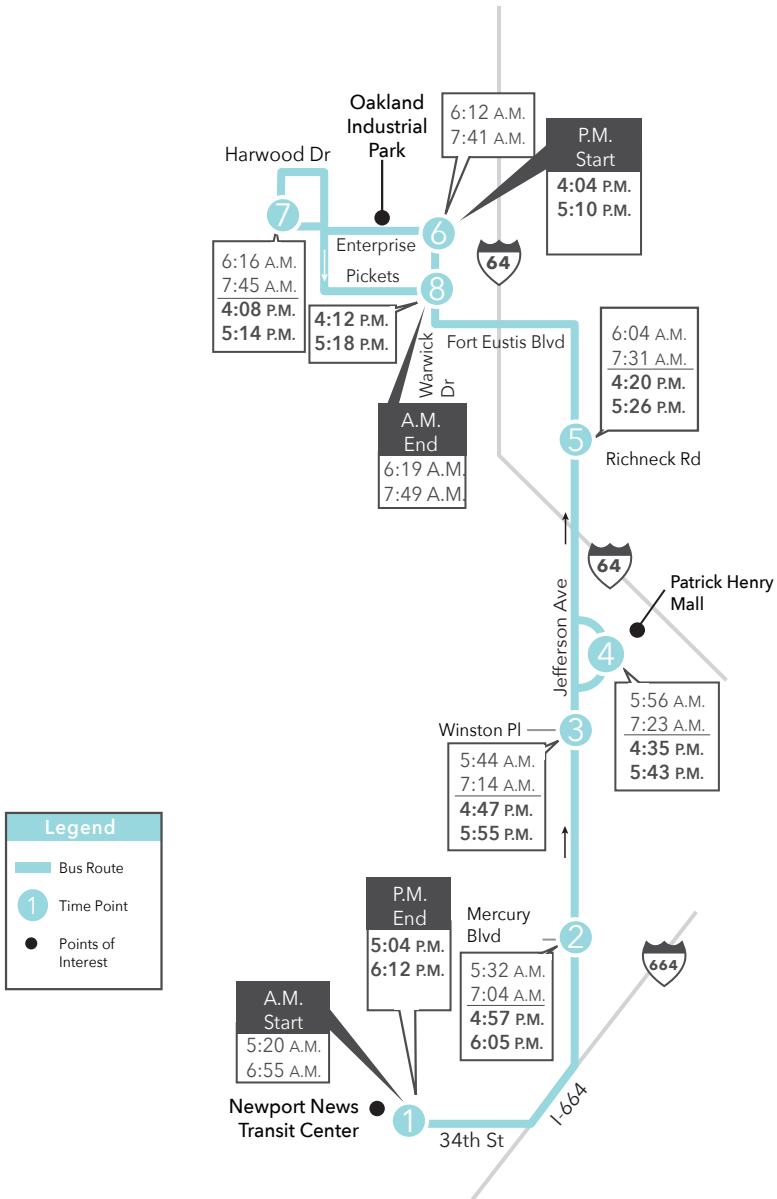

ROUTE 414 NNTC/Jefferson/Oakland

Effective: 05.09.21

ROUTE 414 NNTC/Patrick Henry Mall

Effective: 05.09.21

Legend

- Bus Route
- 1 Time Point
- Points of Interest