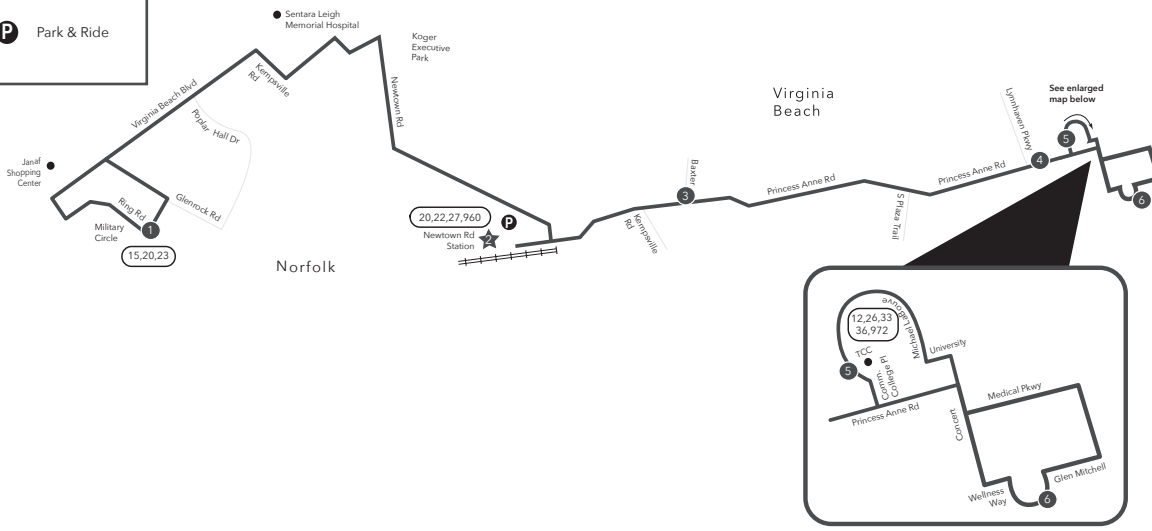

Route 025 Military Circle / TCC / Sentara Princess Anne

Legend

- Weekday & Saturday
- Streets
- Time Point
- Connecting Bus Routes
- The Tide
- Light Rail Station
- Point of Interest
- Park & Ride

f = Friday only
PM times are shaded & in bold.

WEEKDAY: From Military Circle to TCC & Sentara Princess Anne **WEEKDAY:** From Sentara Princess Anne to TCC to Military Circle

1	2	3	4	5	6	6	5	4	3	2	1
Military Circle Mall	Newtown Rd Station	Princess Anne Rd Baxter Rd	Princess Anne Rd Lynnhaven Pkwy	TCC Va Beach Campus	Sentara Princess Anne Hospital	Sentara Princess Anne Hospital	TCC Va Beach Campus	Princess Anne Rd Lynnhaven Pkwy	Princess Anne Rd Baxter Rd	Newtown Rd Station	Military Circle Mall
6:02	6:21	6:30	6:38	6:48	6:55	6:12	6:17	6:23	6:30	6:44	6:57
7:02	7:21	7:30	7:38	7:48	7:55	7:12	7:17	7:24	7:32	7:47	8:00
8:02	8:21	8:30	8:38	8:48	8:55	8:12	8:17	8:24	8:32	8:47	9:00
9:05	9:24	9:32	9:40	9:49	9:56	9:12	9:17	9:24	9:33	9:47	10:00
10:04	10:23	10:31	10:39	10:48	10:55	10:12	10:17	10:24	10:33	10:47	11:00
11:04	11:23	11:31	11:39	11:48	11:55	11:12	11:17	11:24	11:33	11:47	12:00
12:02	12:21	12:30	12:38	12:48	12:55	12:10	12:15	12:22	12:31	12:45	12:59
1:02	1:21	1:30	1:38	1:48	1:55	1:10	1:15	1:22	1:31	1:45	1:59
2:02	2:21	2:30	2:38	2:48	2:55	2:10	2:15	2:22	2:31	2:45	2:59
3:00	3:21	3:31	3:39	3:48	3:55	3:08	3:13	3:20	3:29	3:44	3:59
4:00	4:21	4:31	4:39	4:48	4:55	4:08	4:13	4:20	4:29	4:44	4:59
5:00	5:21	5:31	5:39	5:48	5:55	5:08	5:13	5:20	5:29	5:44	5:59
6:05	6:24	6:32	6:39	6:48	6:55	6:15	6:20	6:26	6:34	6:47	6:59
7:05	7:24	7:32	7:39	7:48	7:55	7:15	7:20	7:26	7:34	7:47	7:59
8:05	8:24	8:32	8:39	8:48	8:55	8:15	8:20	8:26	8:34	8:47	8:59
9:05	9:24	9:32	9:39	9:48	9:55	9:15	9:20	9:26	9:34	9:47	9:59
10:05	10:24	10:32	10:39	10:48	10:55	10:15	10:20	10:26	10:34	10:47	10:59
11:05	11:24	11:32	11:39	11:48	11:55	11:15f	11:20f	11:26f	11:34f	11:47f	11:59f
12:05f	12:24f	12:32f	12:39f	12:48f	12:55f						

Route 025

Military Circle / TCC / Sentara Princess Anne

Effective: 05.09.21