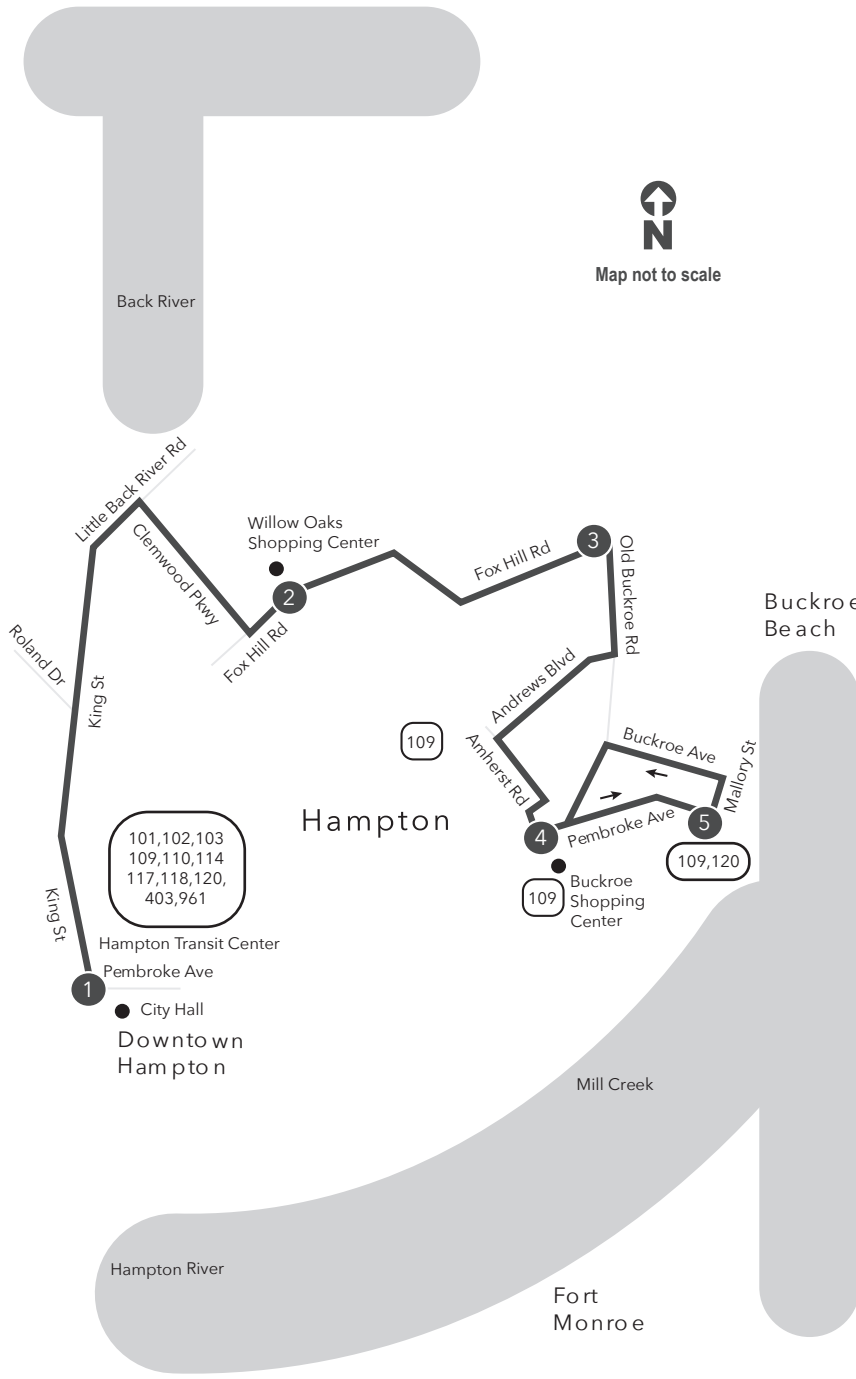

# Route 115 Buckroe / Downtown Hampton

**Legend**

- Daily
- Streets
- 1 Time Point
- 1 Connecting Bus Routes
- Point of Interest

w= Weekday Only  
PM times are shaded & in bold.

**WEEKDAY-SUNDAY:**  
From Hampton Transit Center to Buckroe Beach

# Route 115

Buckroe / Downtown Hampton

Effective: 05.09.21