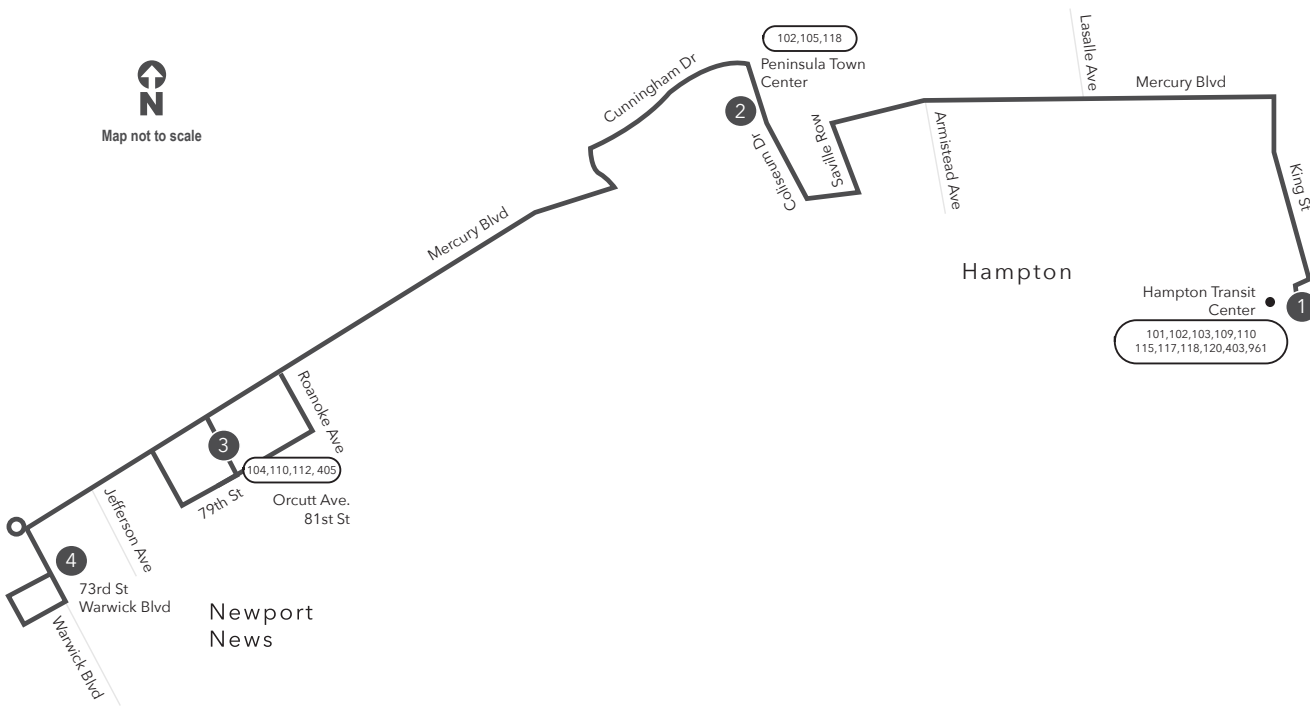

Route 114 73rd St. & Warwick Blvd. / Downtown Hampton

Legend

- Daily Route
- Streets
- Time Point
- Connecting Bus Routes
- Point of Interest

PM times are shaded & in bold.

WEEKDAY-SATURDAY:
From Downtown Hampton to Peninsula Town Center to Orcutt Ave & 81st St to 73rd & Warwick

1	2	3	4
Hampton Transit Center	Peninsula Town Center	Orcutt Ave 81st St	73rd St Warwick Blvd
6:20	6:35	7:00	7:08
6:50	7:05	7:22	7:30
7:20	7:35	8:00	8:09
7:50	8:05	8:22	8:30
8:20	8:37	9:01	9:11
8:50	9:05	9:22	9:30
9:20	9:37	10:01	10:11
9:50	10:05	10:22	10:30
10:20	10:37	11:01	11:11
10:50	11:05	11:22	11:30
11:20	11:37	12:01	12:11
11:50	12:05	12:22	12:30
12:20	12:37	1:01	1:11
12:50	1:05	1:22	1:30
1:20	1:37	2:01	2:11
1:50	2:05	2:22	2:30
2:20	2:37	3:01	3:11
2:50	3:05	3:22	3:30
3:20	3:37	4:01	4:11
3:50	4:05	4:22	4:30
4:20	4:37	5:01	5:11
4:50	5:05	5:22	5:30
5:20	5:37	6:01	6:11
5:50	6:05	6:22	6:30
6:20	6:36	7:00	7:08
6:50	7:05	7:22	7:30

WEEKDAY-SATURDAY:
From 73rd & Warwick to Orcutt Ave & 81st St to Peninsula Town Center

4	3	2	1
73rd St Warwick Blvd	Orcutt Ave 81st St	Peninsula Town Center	Hampton Transit Center
6:45	7:00	7:16	7:29
7:15	7:35	7:51	8:04
7:45	8:00	8:16	8:29
8:15	8:35	8:53	9:08
8:45	9:00	9:16	9:29
9:15	9:35	9:53	10:08
9:45	10:00	10:16	10:29
10:15	10:35	10:53	11:08
10:45	11:00	11:16	11:29
11:15	11:35	11:53	12:08
11:45	12:00	12:16	12:29
12:15	12:35	12:53	1:08
12:45	1:00	1:16	1:29
1:15	1:35	1:53	2:08
1:45	2:00	2:16	2:29
2:15	2:35	2:53	3:08
2:45	3:00	3:16	3:29
3:15	3:35	3:53	4:08
3:45	4:00	4:16	4:29
4:15	4:35	4:53	5:08
4:45	5:00	5:16	5:29
5:15	5:35	5:53	6:08
5:45	6:00	6:16	6:29
6:15	6:35	6:51	7:04
6:45	7:00	7:16	7:29
7:15	7:33	7:49	8:02