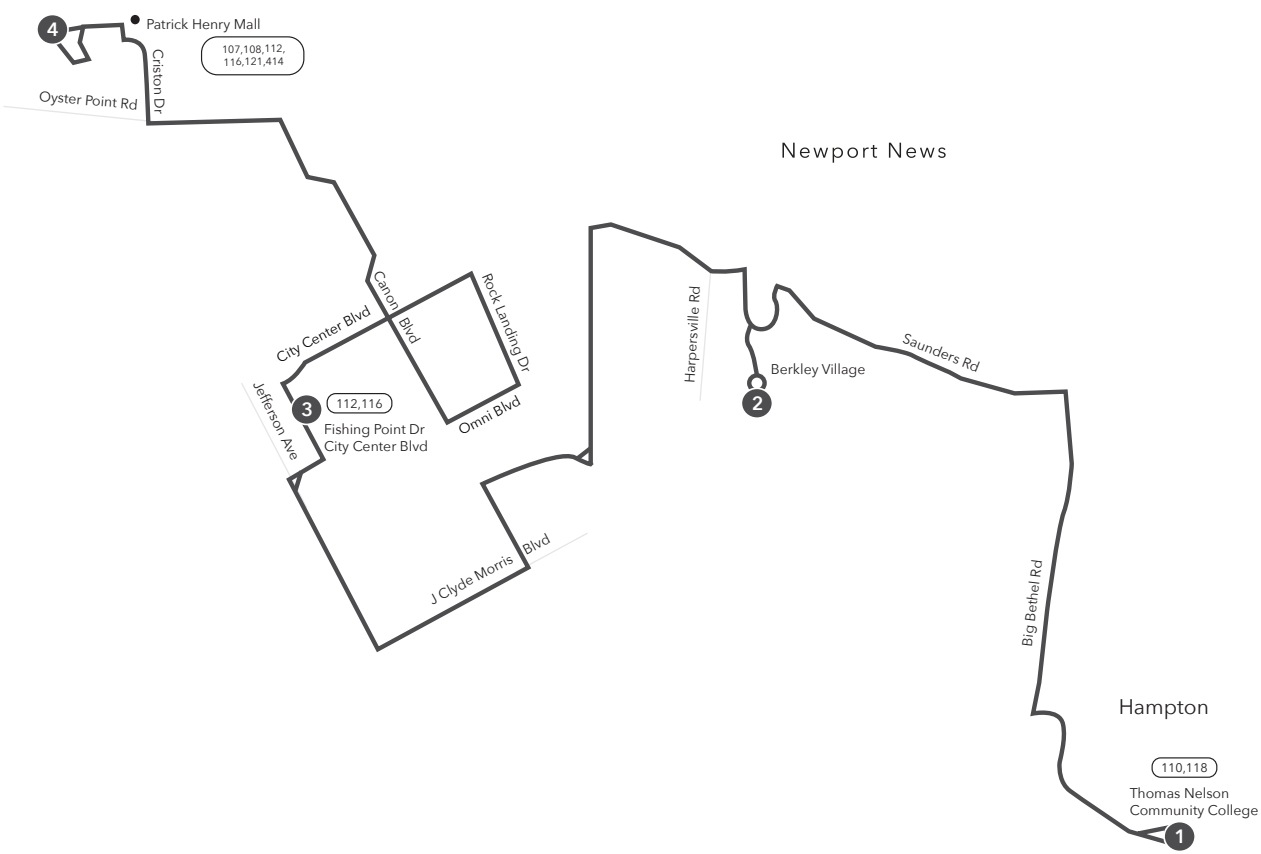

# Route 111 Thomas Nelson Community College / Patrick Henry Mall

**Legend**

- Daily Route
- Streets
- Time Point
- Connecting Bus Routes
- Point of Interest

PM times are shaded & in bold.

**WEEKDAY:** From Thomas Nelson Community College to Patrick Henry Mall

1	2	3	4	4	3	2	1
Thomas Nelson Comm College	Berkley Village	City Center Blvd Fishing Point Dr	Patrick Henry Mall	Patrick Henry Mall	City Center Blvd Fishing Point Dr	Berkley Village	Thomas Nelson Comm College
6:53	7:04	7:23	7:40	7:00	7:17	7:36	7:46
7:53	8:03	8:18	8:33	8:00	8:17	8:36	8:46
8:53	9:03	9:18	9:33	9:00	9:15	9:33	9:43
9:53	10:03	10:18	10:33	10:00	10:15	10:33	10:38
10:53	11:03	11:18	11:33	11:00	11:15	11:33	11:38
11:53	<b>12:03</b>	<b>12:18</b>	<b>12:33</b>	<b>12:00</b>	<b>12:15</b>	<b>12:33</b>	<b>12:38</b>
<b>12:53</b>	<b>1:03</b>	<b>1:18</b>	<b>1:33</b>	<b>1:00</b>	<b>1:15</b>	<b>1:33</b>	<b>1:38</b>
<b>1:55</b>	<b>2:05</b>	<b>2:20</b>	<b>2:35</b>	<b>2:00</b>	<b>2:15</b>	<b>2:33</b>	<b>2:38</b>
<b>2:55</b>	<b>3:05</b>	<b>3:20</b>	<b>3:35</b>	<b>3:00</b>	<b>3:15</b>	<b>3:33</b>	<b>3:38</b>
<b>3:55</b>	<b>4:05</b>	<b>4:20</b>	<b>4:35</b>	<b>4:00</b>	<b>4:15</b>	<b>4:33</b>	<b>4:38</b>
<b>4:55</b>	<b>5:05</b>	<b>5:20</b>	<b>5:35</b>	<b>5:00</b>	<b>5:15</b>	<b>5:33</b>	<b>5:38</b>
<b>5:55</b>	<b>6:05</b>	<b>6:20</b>	<b>6:35</b>	<b>6:00</b>	<b>6:15</b>	<b>6:33</b>	<b>6:38</b>
<b>6:55</b>	<b>7:05</b>	<b>7:20</b>	<b>7:35</b>	<b>7:00</b>	<b>7:15</b>	<b>7:33</b>	<b>7:48</b>

# Route 111

Thomas Nelson Community College/  
Patrick Henry Mall