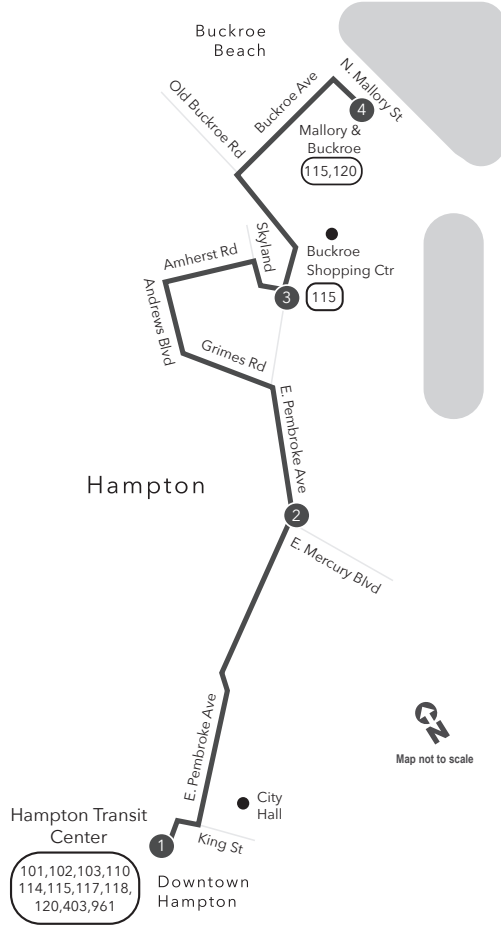

Route 109 Downtown Hampton / Buckroe

Legend

- Daily Route
- Streets
- Time Point
- Connecting Bus Routes
- Point of Interest

w= Weekday Only
PM times are shaded & in bold.

WEEKDAY - SUNDAY: From Downtown Hampton to Buckroe Beach **WEEKDAY - SUNDAY: From Buckroe Beach to Downtown Hampton**

1	2	3	4	4	3	2	1
Hampton Transit Ctr	E. Pembroke Ave E. Mercury Blvd	Buckroe Shopping Ctr	N. Mallory St Buckroe Ave	N. Mallory St Buckroe Ave	Buckroe Shopping Ctr	E. Pembroke Ave E. Mercury Blvd	Hampton Transit Ctr
6:47	6:52	7:02	7:07	6:51w	6:55w	7:05w	7:10w
7:47	7:52	8:02	8:07	7:51	7:55	8:05	8:10
8:47	8:52	9:02	9:07	8:51	8:55	9:05	9:10
9:47	9:52	10:02	10:07	9:51	9:55	10:05	10:10
10:47	10:52	11:02	11:07	10:51	10:55	11:05	11:10
11:47	11:52	12:02	12:07	11:51	11:55	12:05	12:10
12:47	12:52	1:02	1:07	12:51	12:55	1:05	1:10
1:47	1:52	2:02	2:07	1:51	1:55	2:05	2:10
2:47	2:52	3:02	3:07	2:51	2:55	3:05	3:10
3:47	3:52	4:02	4:07	3:51	3:55	4:05	4:10
4:47	4:52	5:02	5:07	4:51	4:55	5:05	5:10
5:47	5:52	6:02	6:07	5:51	5:55	6:05	6:10
6:47	6:52	7:02	7:07	6:51	6:55	7:05	7:10

Route 109

Downtown Hampton / Buckroe

Effective: 05.09.21