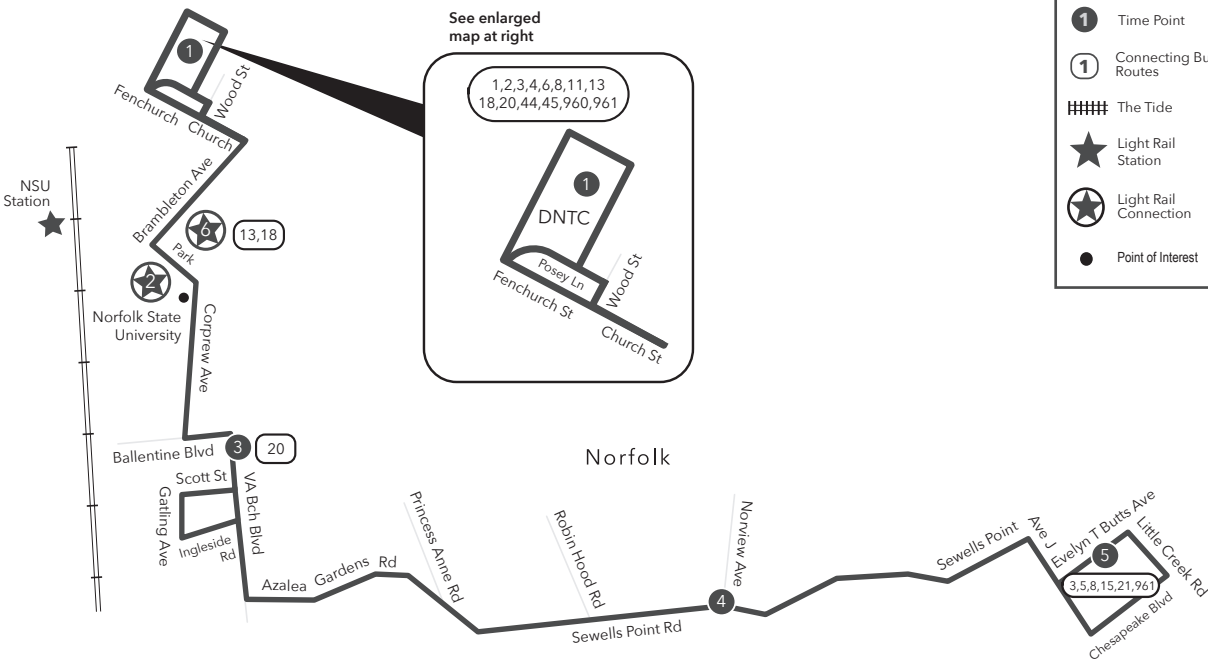

**ROUTE 009 DOWNTOWN NORFOLK TRANSIT CENTER / EVELYN T BUTTS AVE**

PM times are shaded & in bold.

**WEEKDAY - SATURDAY:**  
From Downtown Norfolk Transit Center to Evelyn T Butts Ave

1	2	3	4	5
Downtown Norfolk Transit Center	NSU Station	VA Beach Blvd Scott St	Sewells Point Rd Norview Ave	Little Creek Rd Evelyn T Butts Ave
5:32	5:38	5:45	6:00	6:11
6:32	6:40	6:49	7:04	7:15
7:32	7:40	7:49	8:04	8:15
8:32	8:40	8:49	9:04	9:15
9:32	9:39	9:48	10:03	10:14
10:32	10:39	10:48	11:03	11:14
11:30	11:37	11:46	<b>12:01</b>	<b>12:12</b>
<b>12:30</b>	<b>12:37</b>	<b>12:46</b>	<b>1:01</b>	<b>1:12</b>
<b>1:30</b>	<b>1:37</b>	<b>1:46</b>	<b>2:01</b>	<b>2:12</b>
<b>2:30</b>	<b>2:38</b>	<b>2:48</b>	<b>3:05</b>	<b>3:16</b>
<b>3:30</b>	<b>3:38</b>	<b>3:48</b>	<b>4:05</b>	<b>4:16</b>
<b>4:30</b>	<b>4:38</b>	<b>4:48</b>	<b>5:05</b>	<b>5:16</b>
<b>5:30</b>	<b>5:38</b>	<b>5:48</b>	<b>6:04</b>	<b>6:15</b>
<b>6:30</b>	<b>6:37</b>	<b>6:44</b>	<b>6:59</b>	<b>7:10</b>
<b>7:30</b>	<b>7:37</b>	<b>7:44</b>	<b>7:59</b>	<b>8:10</b>
<b>8:32</b>	<b>8:39</b>	<b>8:46</b>	<b>9:01</b>	<b>9:12</b>
<b>9:32</b>	<b>9:39</b>	<b>9:46</b>	<b>10:01</b>	<b>10:12</b>
<b>11:32</b>	<b>11:39</b>	<b>11:46</b>	12:01	12:12