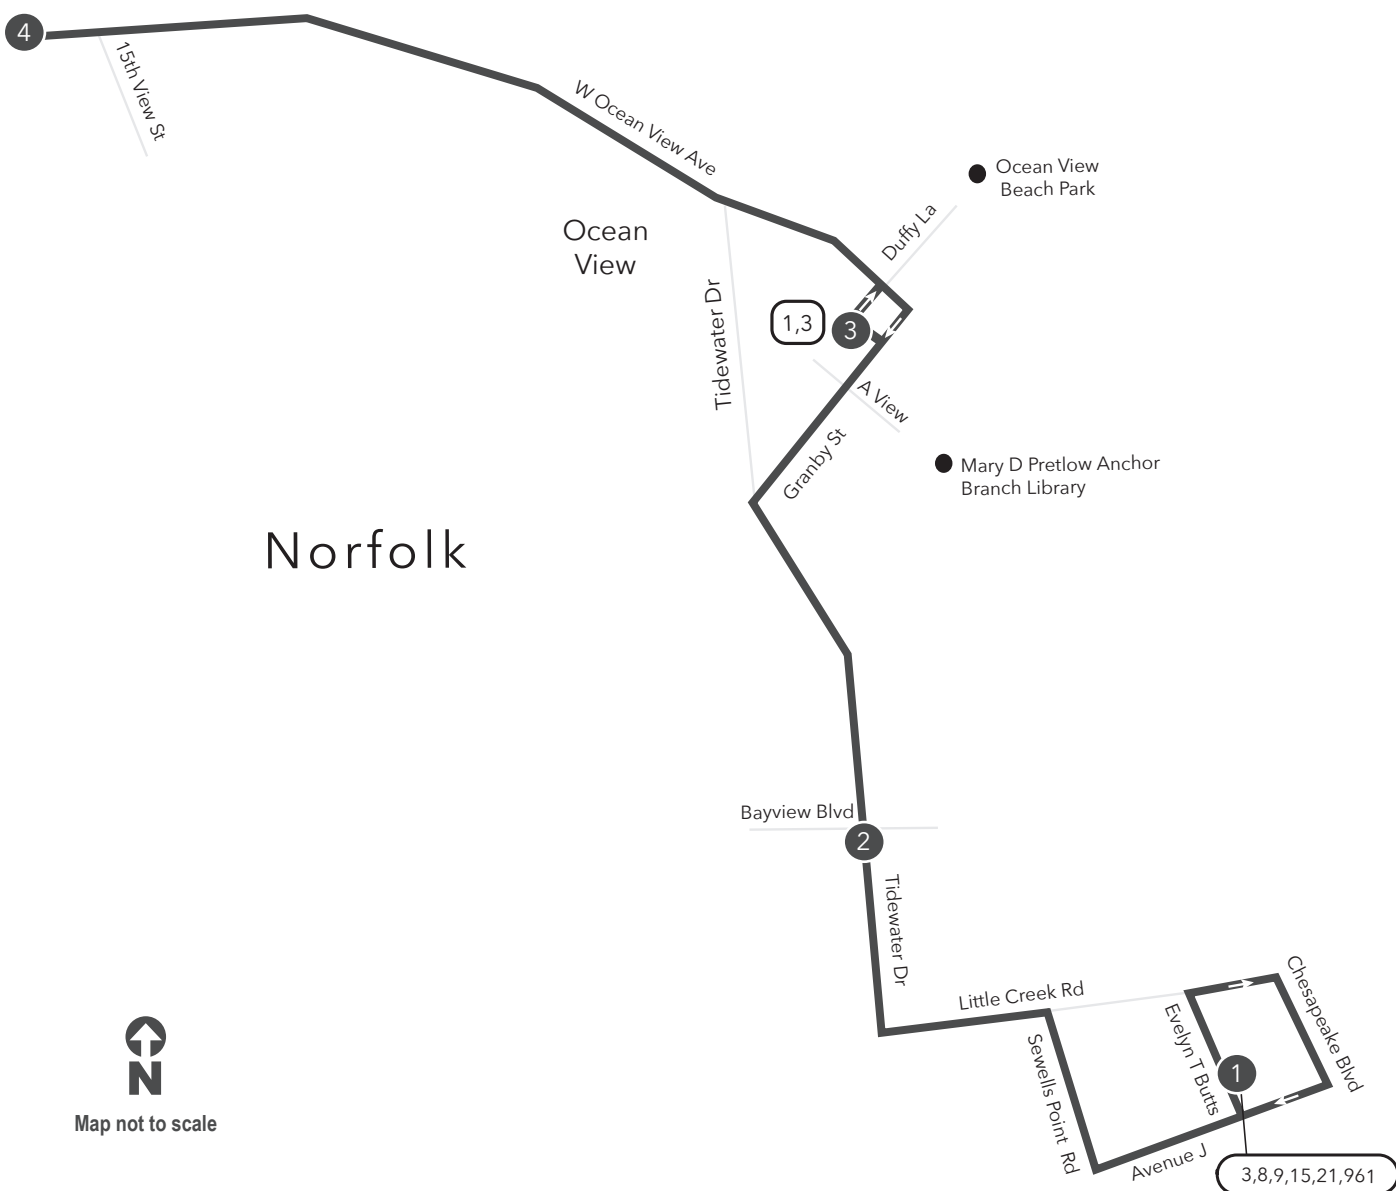

# Route 005 Evelyn T Butts / Willoughby

**Legend**

- Weekday & Saturday
- Streets
- Time Point
- Connecting Bus Routes
- Point of Interest

Map not to scale

PM times are shaded & in bold.

**WEEKDAY: From Evelyn T Butts to Willoughby**      **WEEKDAY: From Willoughby to Evelyn T Butts**

# Route 005 Evelyn T. Butts / Willoughby

Effective: Summer 2020