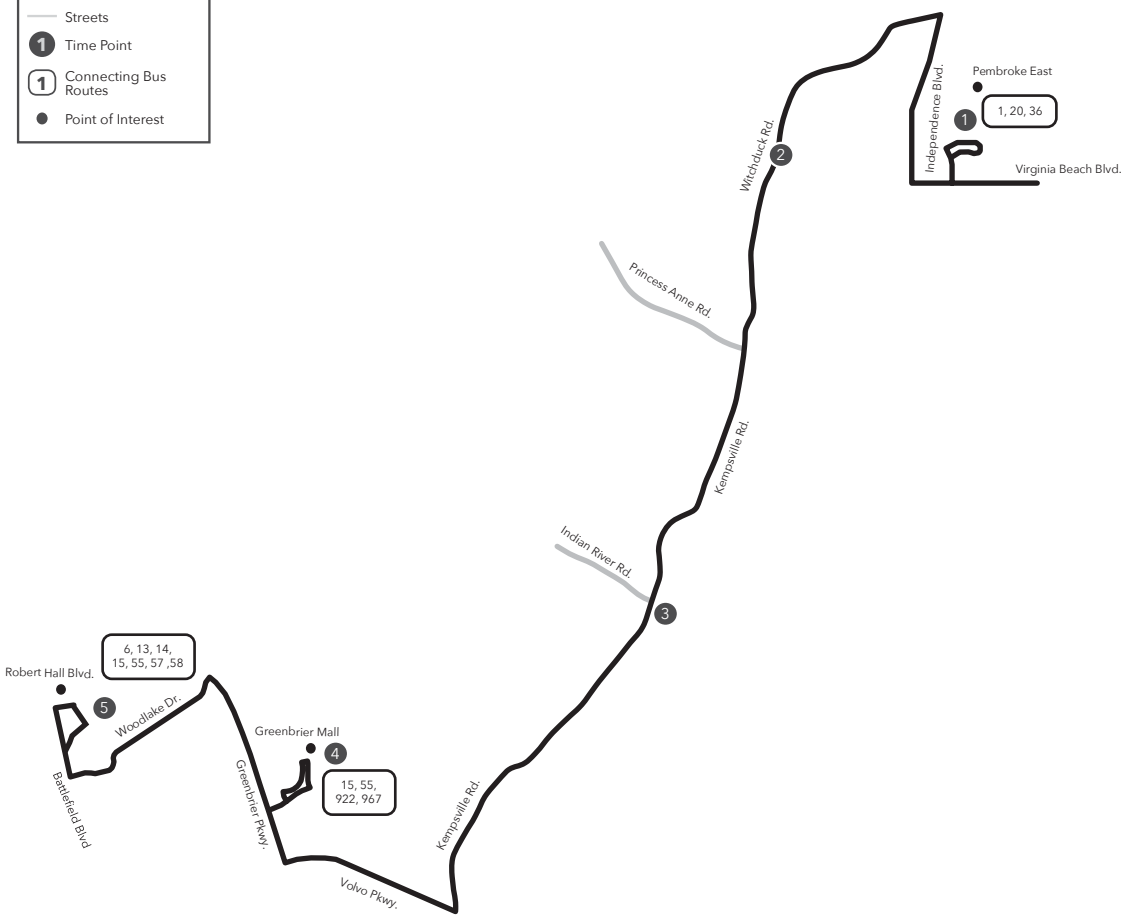

Route 024 *Pembroke East / Robert Hall Blvd.*

Legend

- Daily Route
- Streets
- Time Point
- Connecting Bus Routes
- Point of Interest

PM times are shaded & in bold.

WEEKDAY: From Pembroke East to Greenbrier Mall to Robert Hall Blvd. **WEEKDAY:** From Rober Hall Blvd. to Greenbrier Mall to Pembroke East

SATURDAY: From Pembroke East to Greenbrier Mall to Robert Hall Blvd. **SATURDAY:** From Rober Hall Blvd. to Greenbrier Mall to Pembroke East

1	2	3	4	5	5	4	3	2	1
Pembroke East	Witchduck Rd Virginia Beach Blvd	Kempsville Rd Indian River Rd	Greenbrier Mall	Robert Hall Blvd	Robert Hall Blvd	Greenbrier Mall	Kempsville Rd Indian River Rd	Witchduck Rd Virginia Beach Blvd	Pembroke East
7:00	7:13	7:20	7:38	7:55	8:00	8:11	8:26	8:37	8:55
8:00	8:13	8:20	8:38	8:55	9:00	9:10	9:25	9:33	9:50
9:00	9:10	9:21	9:37	9:55	10:00	10:10	10:25	10:33	10:50
10:00	10:10	10:21	10:37	10:55	11:00	11:10	11:25	11:33	11:50
11:00	11:10	11:21	11:37	11:55	12:00	12:10	12:25	12:33	12:50
12:00	12:10	12:21	12:37	12:55	1:00	1:10	1:25	1:33	1:50
1:00	1:10	1:21	1:37	1:55	2:00	2:10	2:25	2:33	2:50
2:00	2:10	2:21	2:37	2:55	3:00	3:11	3:26	3:37	3:55
3:00	3:13	3:20	3:38	3:55	4:00	4:11	4:26	4:37	4:55
4:00	4:13	4:20	4:38	4:55	5:00	5:11	5:26	5:37	5:55
5:00	5:13	5:20	5:38	5:55	6:00	6:10	6:25	6:33	6:50
6:00	6:10	6:21	6:37	6:55	7:00	7:10	7:25	7:33	7:50
7:00	7:10	7:21	7:37	7:55	8:00	8:10	8:25	8:33	8:50
8:00	8:10	8:21	8:37	-	-	8:43	8:58	9:06	9:23
9:00	9:10	9:21	9:37	-	-	9:43	9:58	10:06	10:23