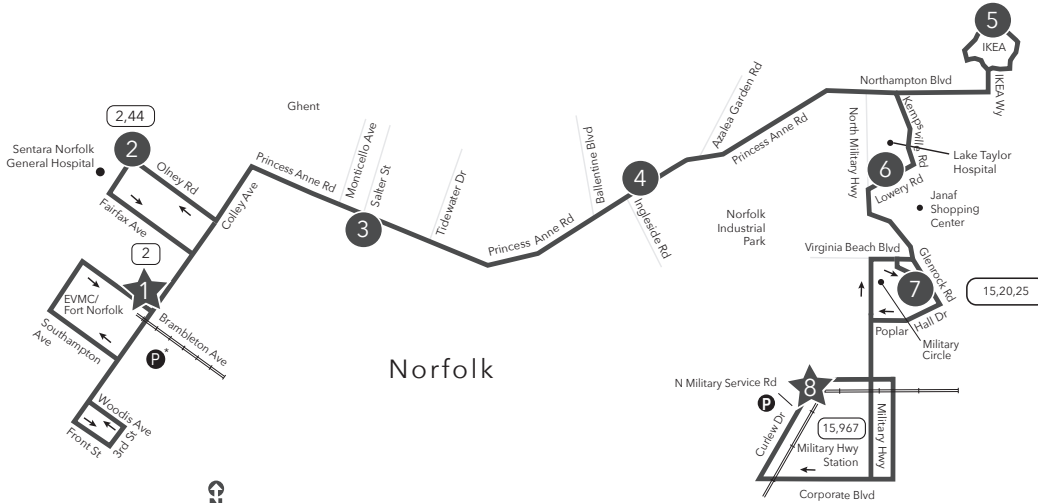

ROUTE 023 NORFOLK GENERAL / IKEA / JANAF / MILITARY CIRCLE

Legend

- Daily Route
- Streets
- Time Point
- Connecting Bus Routes
- The Tide
- L Light Rail Station
- Point of Interest
- P Park & Ride
- P* Park & Ride Mon-Fri 6 p.m.-11:59 p.m. Sat-Sun until 11:59 p.m.

* Route 23 does not provide service to the DNTC. Passengers riding Route 23 can transfer to the following routes at the following locations to access the DNTC on Wood Street.

- Routes 2 at EVMC/Fort Norfolk LRT Station (Bus stop on Brambleton Ave.)
- Routes 2 at Norfolk General Hospital
- Routes 1 & 3 at Monticello Ave. and Princess Anne Rd.
- Route 8 at Tidewater Drive and Princess Anne Rd.
- Route 11 at Colonial Ave. and Princess Anne Rd.