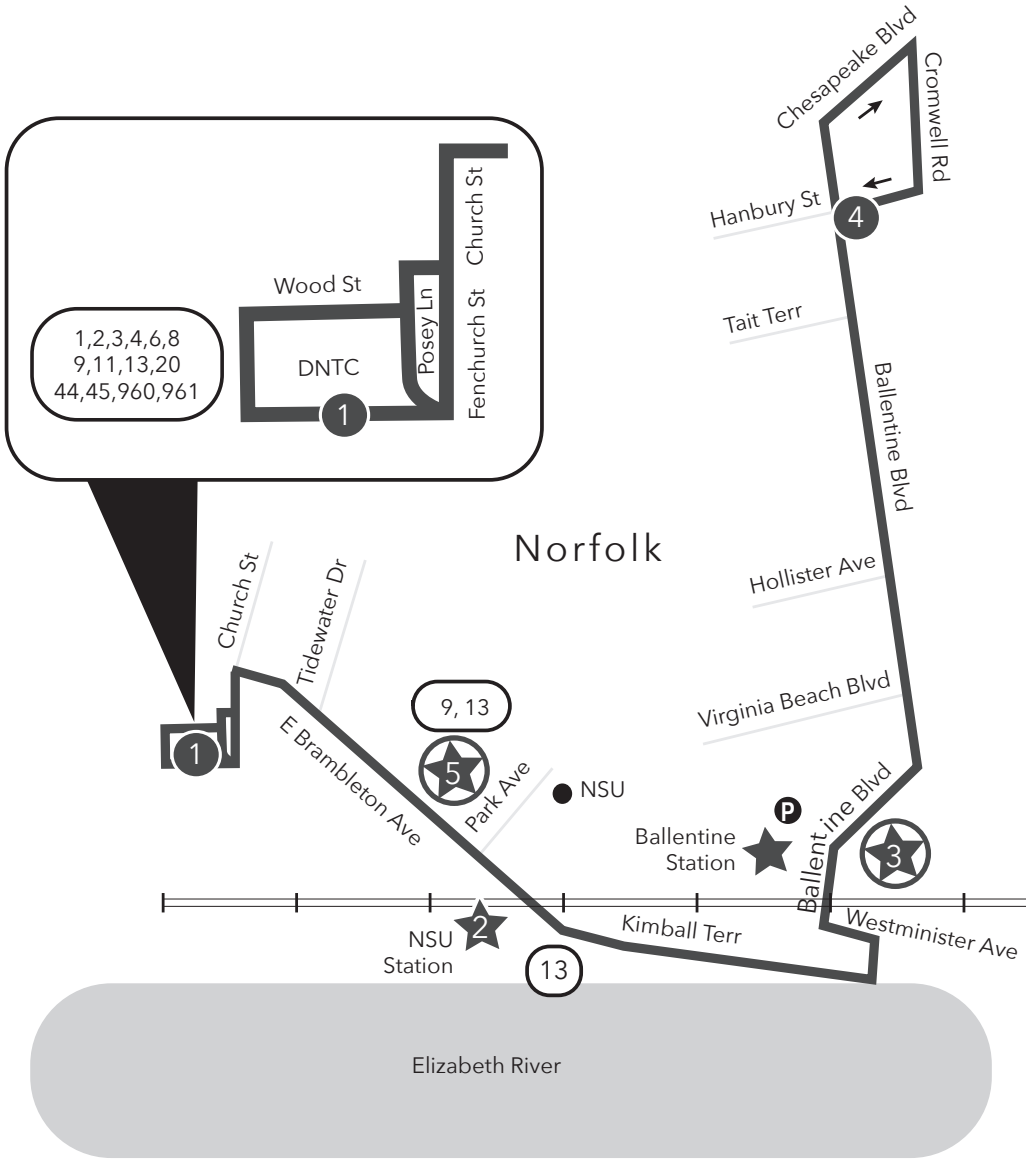

Route 018 Downtown Norfolk Transit Center / Hanbury St & Ballentine Blvd

Legend

- Weekday & Saturday
- Streets
- Time Point
- Connecting Bus Routes
- The Tide
- Light Rail Station
- Light Rail Connection
- Point of Interest
- Park & Ride

PM times are shaded & in bold.

WEEKDAY: From Downtown Norfolk Transit Center to Hanbury St

WEEKDAY: From Hanbury St to Downtown Norfolk Transit Center

1	2	3	4	4	3	5	1
Downtown Norfolk Transit Center	NSU Station	Ballentine Station	Hanbury St Ballentine Blvd	Hanbury St Ballentine Blvd	Ballentine Station	NSU Station	Downtown Norfolk Transit Center
5:42	5:49	6:01	6:09	6:13	6:22	6:34	6:40
6:42	6:50	7:02	7:10	7:13	7:22	7:34	7:40
7:42	7:50	8:02	8:10	8:13	8:22	8:34	8:40
8:42	8:50	9:02	9:11	9:13	9:21	9:33	9:38
9:42	9:49	10:01	10:10	10:17	10:25	10:37	10:42
10:42	10:49	11:01	11:10	11:17	11:25	11:37	11:42
11:42	11:49	12:01	12:10	12:17	12:25	12:37	12:42
12:42	12:49	1:01	1:10	1:17	1:25	1:37	1:42
1:42	1:49	2:01	2:10	2:17	2:25	2:37	2:42
2:44	2:51	3:03	3:14	3:17	3:26	3:38	3:44
3:44	3:52	4:05	4:16	4:19	4:28	4:40	4:46
4:44	4:52	5:05	5:16	5:19	5:28	5:40	5:46
5:44	5:52	6:05	6:12	6:17	6:25	6:36	6:41
6:44	6:51	7:03	7:10	7:14	7:22	7:33	7:38
7:45	7:52	8:04	8:11	8:14	8:22	8:33	8:38
8:45	8:52	9:04	9:11	9:14	9:22	9:33	9:38
9:45	9:52	10:04	10:11	10:14	10:22	10:33	10:38

Route 018

Downtown Norfolk
Transit Center / Hanbury St
Ballentine Boulevard

Effective: Summer 2020