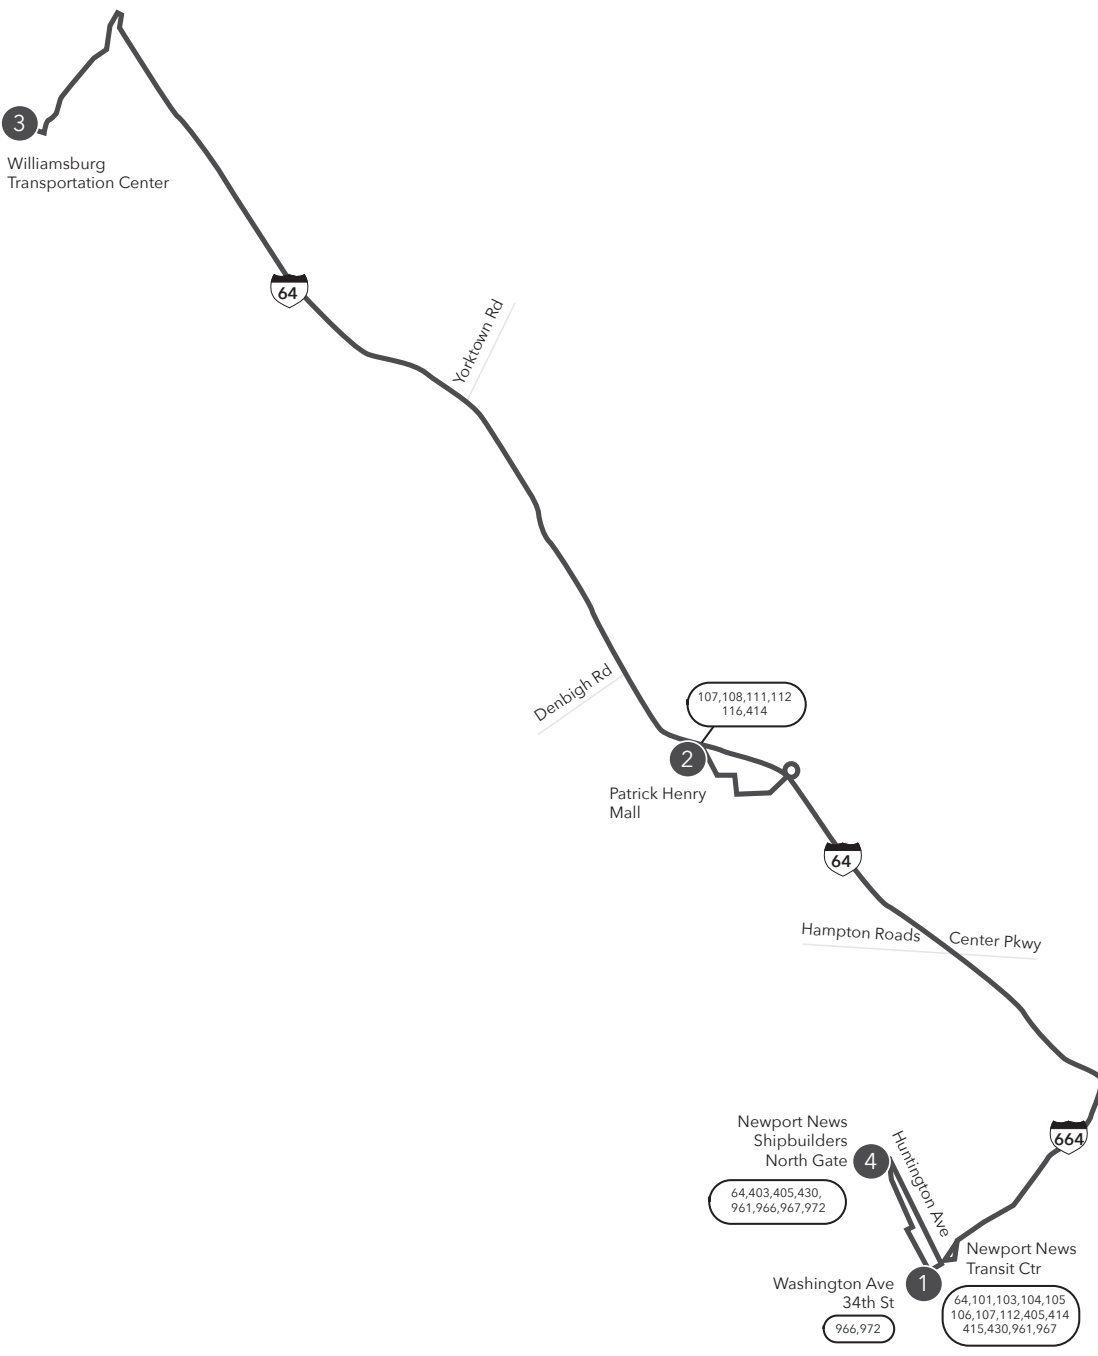

ROUTE 121 NEWPORT NEWS TRANSPORTATION CENTER / WILLIAMSBURG

Legend

- Weekday
- Streets
- 1 Time Point
- 1 Connecting Bus Routes
- Point of Interest

PM times are shaded & in bold.
This route does not operate on Saturdays or Sundays

WEEKDAY: Washington Ave & 34th Street to Patrick Henry Mall to Williamsburg Transportation Center

WEEKDAY: From Williamsburg Transit Center to Patrick Henry Mall to Washington Ave & 34th Street

4	1	2	3	3	4	2	1
NN Shipbuilders North Gate	Washington Ave 34th St	Patrick Henry Mall	Williamsburg Transportation Ctr	Williamsburg Transportation Ctr	NN Shipbuilders North Gate	Patrick Henry Mall	Washington Ave 34th St
-	6:15	6:35	7:00	5:30	6:15	-	6:25
3:40	3:50	-	4:30	5:05	-	5:30	5:50

Route 121

Newport News Transportation Center / Williamsburg

Effective: 11.15.20