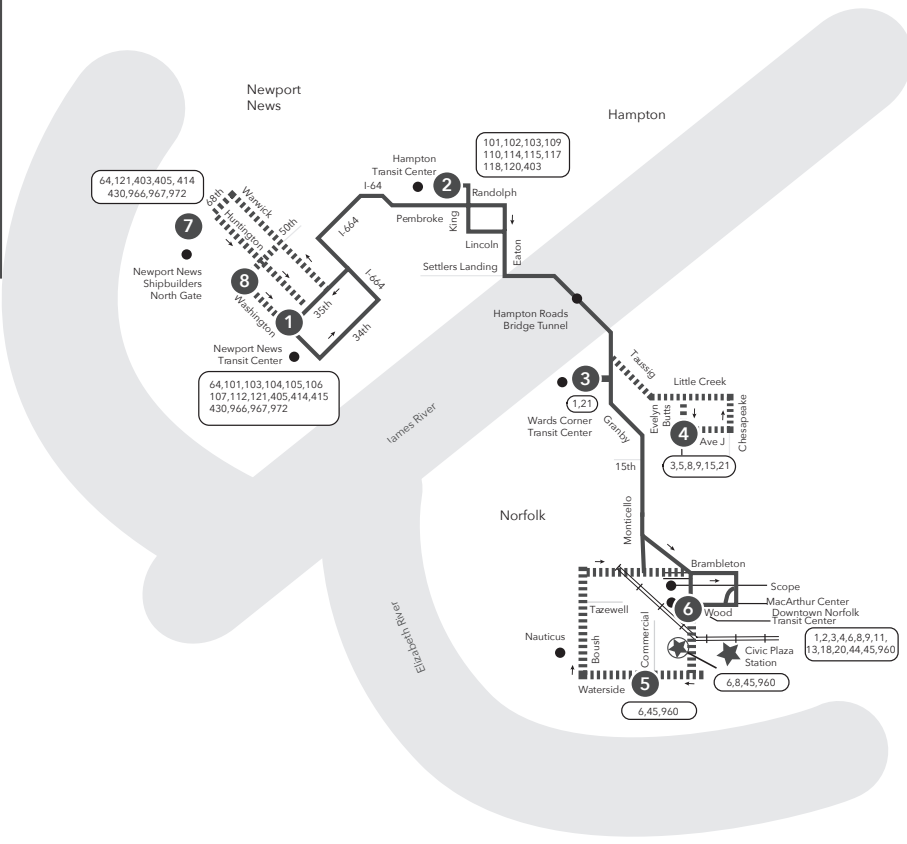

MAX ROUTE 961 NEWPORT NEWS TO HAMPTON TO NORFOLK

Legend

- Daily
- Weekday
- Streets
- Time Point
- Connecting Bus Routes
- Point of Interest

PM times are shaded & in bold.

WEEKDAY: From Newport News to Hampton to Norfolk

7	1	2	3	4	5	6
N.N. Shipbuilders North Gate	Newport News Transit Center	Hampton Transit Center	Wards Corner	Evelyn Butts Avenue J	Waterside Dr Commercial Pl	Downtown Norfolk Transit Center
-	5:00	5:15	5:40	-	5:57	6:06
-	6:03	6:18	6:43	-	7:00	7:09
-	6:30	6:45	7:10	-	7:27	7:36
-	7:00	7:15	7:40	-	7:57	8:06
-	7:30	7:45	8:10	-	8:27	8:36
-	8:00	8:15	8:40	-	8:57	9:06
-	8:35	8:50	9:15	-	-	9:31
-	9:05	9:20	9:45	-	-	10:01
-	10:00	10:15	10:40	-	-	10:56
-	11:00	11:15	11:40	-	-	11:56
-	12:00	12:15	12:40	-	-	12:56
-	1:00	1:15	1:40	-	-	1:56
-	1:45	2:00	2:25	-	-	2:41
-	2:15	2:30	2:55	-	3:14	3:23
2:40	2:45	3:00	3:30	3:35	-	4:03
-	3:15	3:30	4:05	-	4:25	4:34
-	4:00	4:15	4:50	-	-	5:08
-	4:15	4:30	5:05	-	5:25	5:34
-	4:45	5:00	5:35	-	5:55	6:04
-	5:15	5:30	6:05	-	6:25	6:34
-	6:15	6:30	6:55	-	-	7:12
-	7:15	7:30	8:05	-	-	8:23
-	8:15	8:30	8:55	-	-	9:12
-	9:15	9:30	9:50	-	-	10:07
-	10:15	10:30	10:55	-	-	11:12

WEEKDAY: From Norfolk to Hampton to Newport News

6	4	3	2	1	7	8	1
Downtown Norfolk Transit Center	Evelyn Butts Avenue J	Wards Corner	Hampton Transit Center	Newport News Transit Center	N.N. Shipbuilders North Gate	49th St Washington	Newport News Transit Center
4:45	-	5:02	-	5:25	5:37	5:39	5:44
5:15	5:40	5:50	6:05	-	6:22	6:26	6:31
6:00	-	6:16	6:31	6:46	-	-	-
6:30	-	6:46	7:02	7:17	-	-	-
7:00	-	7:18	7:43	7:58	-	-	-
7:30	-	7:48	8:13	8:28	-	-	-
8:30	-	8:48	9:13	9:28	-	-	-
9:30	-	9:48	10:13	10:28	-	-	-
10:30	-	10:48	11:13	11:28	-	-	-
11:30	-	11:48	12:13	12:28	-	-	-
12:30	-	12:48	1:13	1:28	-	-	-
1:30	-	1:48	2:13	2:28	-	-	-
2:15	-	2:33	2:58	3:13	-	-	-
3:15	-	3:33	4:03	4:18	-	-	-
3:45	-	4:03	4:33	4:48	-	-	-
4:15	-	4:33	5:03	5:18	-	-	-
4:45	-	5:03	5:33	5:48	-	-	-
5:15	-	5:33	6:03	6:18	-	-	-
5:45	-	6:03	6:27	6:42	-	-	-
6:15	-	6:32	6:52	7:07	-	-	-
7:15	-	7:32	7:52	8:07	-	-	-
8:15	-	8:32	8:52	9:07	-	-	-
9:15	-	9:32	9:52	10:07	-	-	-
10:15	-	10:32	10:52	11:07	-	-	-

SATURDAY: From Newport News to Norfolk