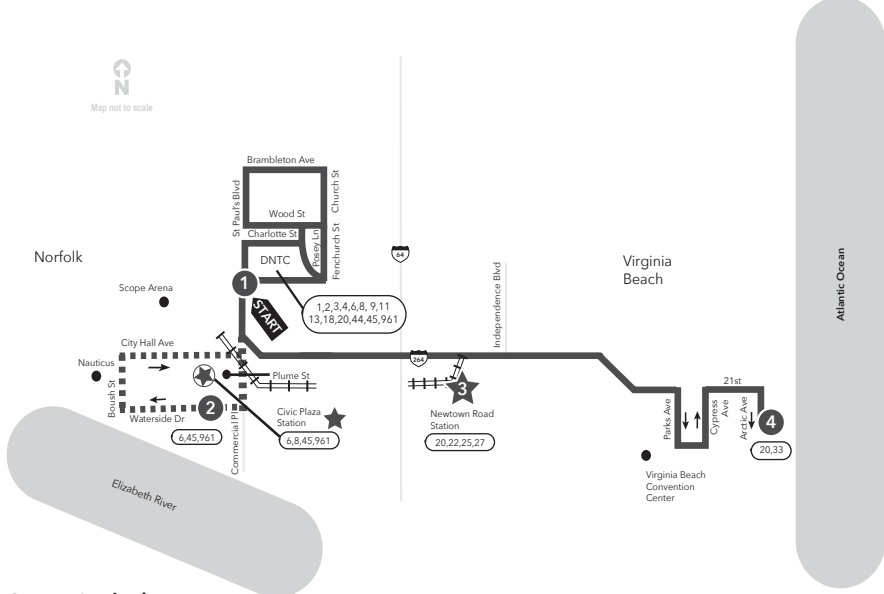

# MAX Route 960 Norfolk to Virginia Beach

**Legend**

- Daily
- Time Point
- Streets
- Connecting Bus Routes
- Point of Interest
- Light Rail Station
- Light Rail Connection
- After 3 pm
- The Tide

PM times are in bold.

Downtown stops after 3 P.M. include:  
Civic Plaza Station Waterside & Commercial, and City Hall Ave & Bank St

# MAX ROUTE 960 Virginia Beach to Norfolk

**Legend**

- Daily
- Time Point
- Streets
- Connecting Bus Routes
- Point of Interest
- Light Rail Station
- Light Rail Connection
- After 3 pm
- The Tide

PM times are in bold.

Effective: Summer 2020

MAX Route 960  
Virginia Beach  
Norfolk