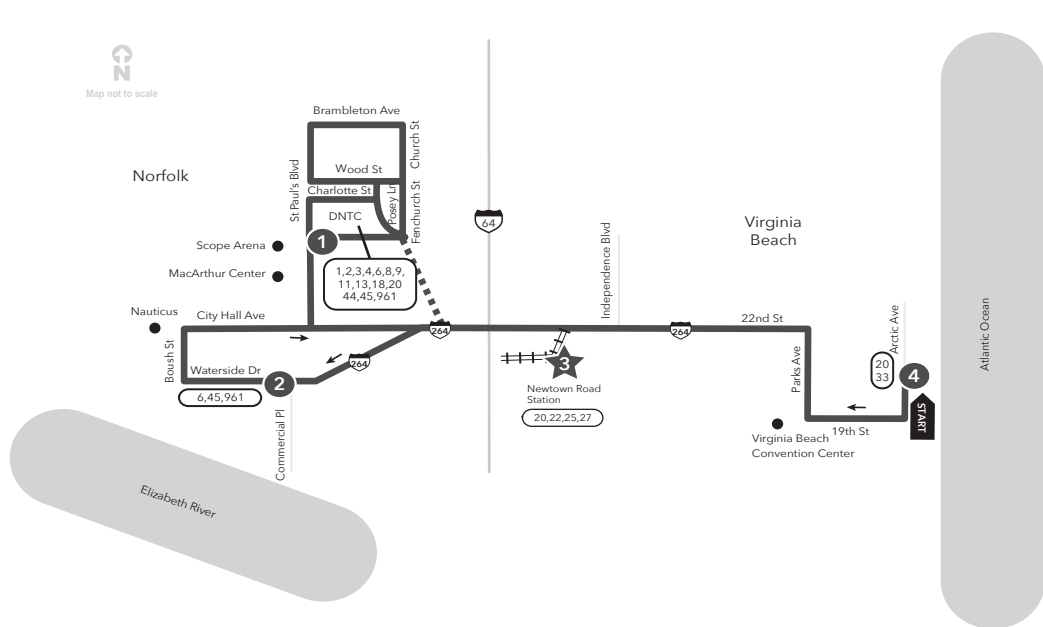

Downtown stops after 3 P.M. include:  
Civic Plaza Station Waterside & Commercial, and City Hall Ave & Bank St

<b>1</b>	<b>2</b>	<b>3</b>	<b>4</b>
Downtown Norfolk Transit Center	Waterside Dr Commercial Pl	Newtown Rd Station	Arctic Ave 19th St

# MAX ROUTE 960 Virginia Beach to Norfolk

**Legend**

- Daily
- Time Point
- Streets
- Connecting Bus Routes
- Point of Interest
- Light Rail Station
- Light Rail Connection
- After 3 pm
- The Tide

PM times are in bold.

Effective: Summer 2020

MAX Route 960  
Virginia Beach  
Norfolk