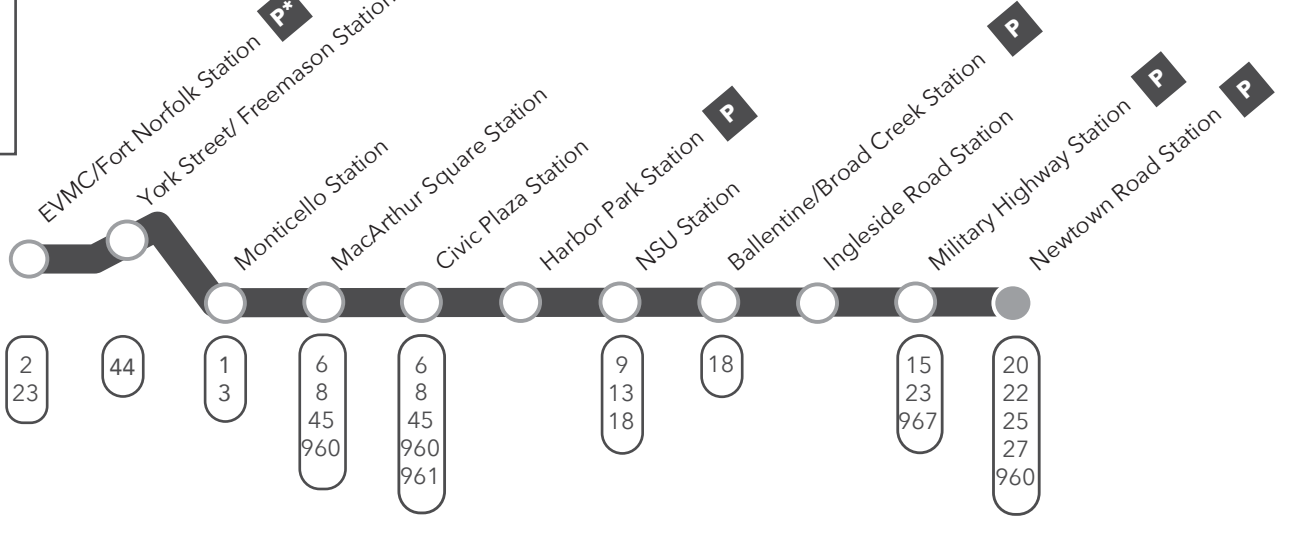

Route 800 EVMC/Fort Norfolk Station to Newtown Road Station

Effective: Summer 2020

Legend

- Light Rail Route
- Light Rail Station
- Park-n-Ride Lot
- Park-n-Ride Lot
Mon-Fri 6 pm-11:59 pm
Sat-Sun until 11:59 pm
- Bus Route