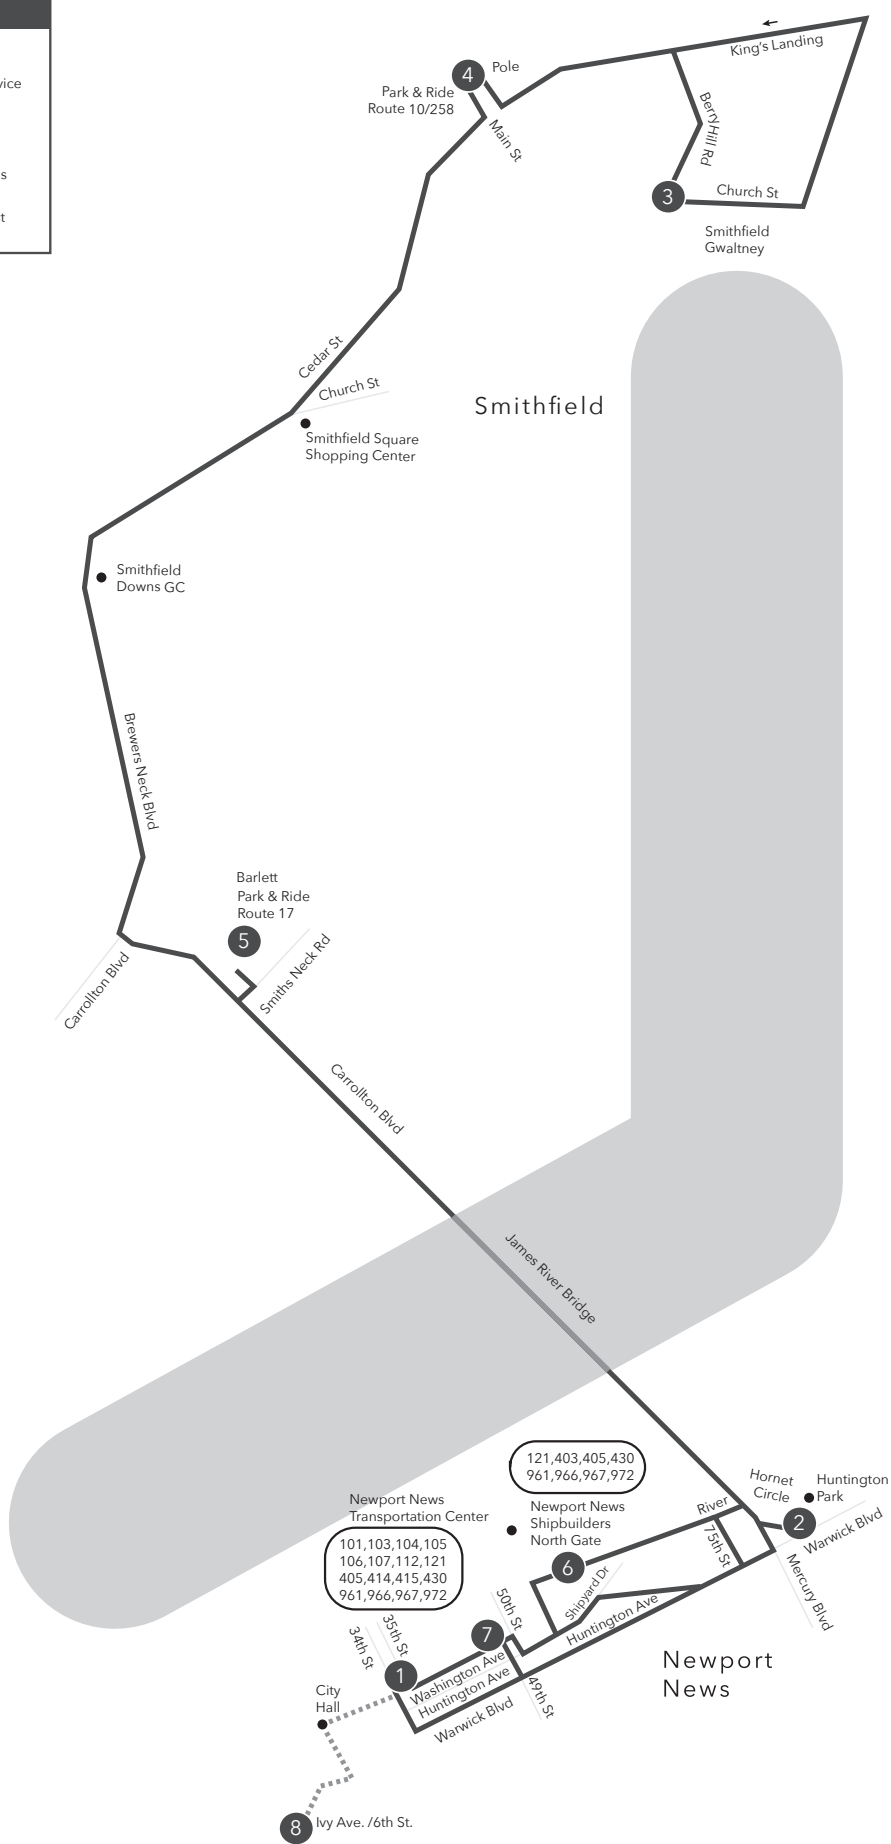

ROUTE 064 NEWPORT NEWS / SMITHFIELD

Legend

- Daily Route
- Infrequent Service
- Streets
- Time Point
- Connecting Bus Routes
- Point of Interest

PM times are shaded & in bold
This route does not operate on Saturday or Sunday.

A.M.:
From Ivy Ave. & 6th St. to Smithfield Gwaltney

8	1	2	3	4	5	3	2	6	7	1
Ivy Ave. & 6th St.	Newport News Transit Ctr	Huntington Park Park & Ride	Smithfield Gwaltney	Park & Ride Route 10/258	Park & Ride Route 17 Barlett	Smithfield Gwaltney	Huntington Park Park & Ride	N.N. Shipbuilders North Gate	49th & Washington Ave	Newport News Transit Ctr
-	-	-	-	4:30	4:43	-	4:54	5:01	5:04	5:09
-	-	-	-	4:50	5:03	-	5:14	5:21	5:24	5:29
5:00	5:12	5:22	5:48	-	-	5:50	6:22	-	-	6:32

P.M.:
From Newport News Transit Ctr to Smithfield Gwaltney

1	6	7	2	5	4	3	3	2	1
Newport News Transit Ctr	N.N. Shipbuilders North Gate	49th & Washington Ave	Huntington Park Park & Ride	Park & Ride Route 17 Barlett	Park & Ride Route 10/258	Smithfield Gwaltney	Smithfield Gwaltney	Huntington Park Park & Ride	Newport News Transit Ctr
3:30	3:40	-	3:47	4:02	4:18	4:25	4:25	4:57	5:07
3:40	-	3:50	4:08	4:23	4:39	4:46	4:48	5:20	5:30

ROUTE 064

Newport News / Smithfield

Effective: August 2020