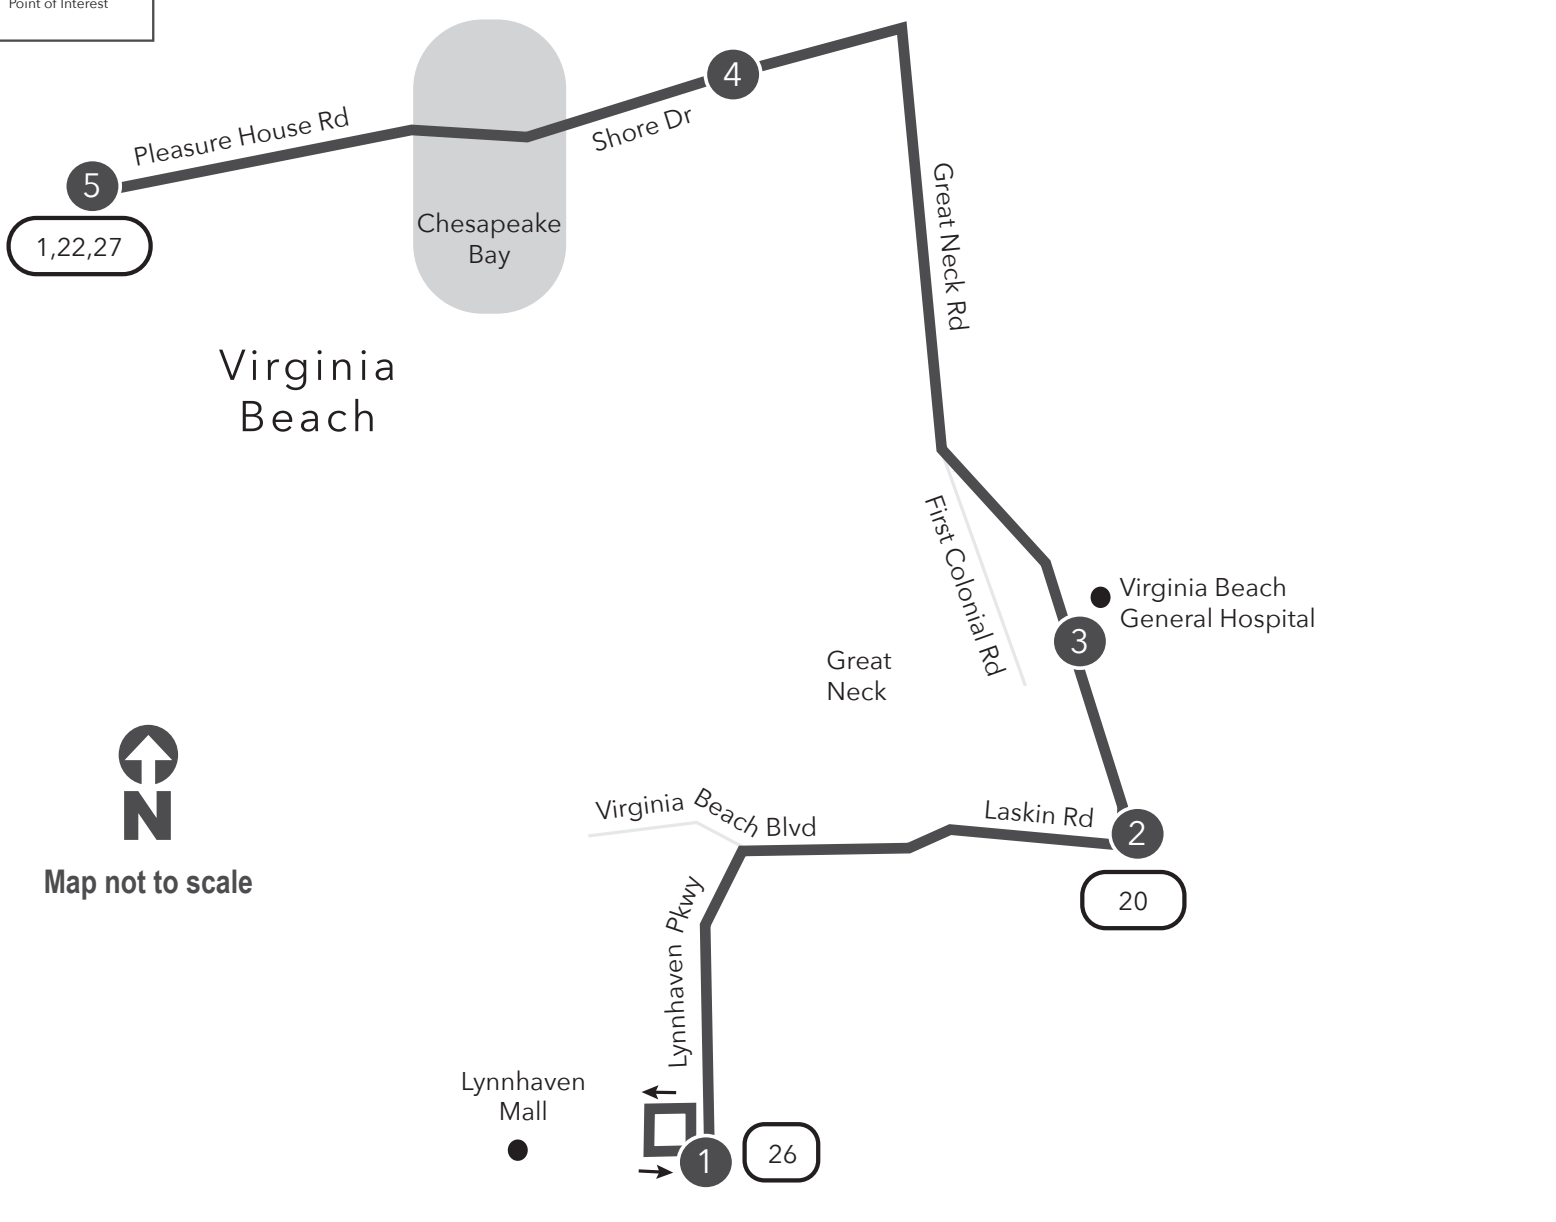

Route 029 Pleasure House Road / Lynnhaven Pkwy

Legend

- Weekday & Saturday
- Streets
- Time Point
- Connecting Bus Routes
- Point of Interest

PM times are shaded & in bold.

WEEKDAY: From Lynnhaven Mall, Hilltop, Virginia Beach General Hospital to Pleasure House Road

WEEKDAY: From Pleasure House Road to Virginia Beach General Hospital, Hilltop to Lynnhaven Mall

1	2	3	4	5	5	4	3	2	1
Lynnhaven Mall	Laskin Rd First Colonial Rd	Virginia Beach General Hospital	Shore Dr Great Neck Rd	Pleasure House Rd Shore Dr	Pleasure House Rd Shore Dr	Shore Dr Great Neck Rd	Virginia Beach General Hospital	Laskin Rd First Colonial Rd	Lynnhaven Mall
7:07	7:21	7:25	7:35	7:42	6:48	6:56	7:07	7:12	7:26
8:01	8:17	8:21	8:31	8:39	7:48	7:56	8:07	8:12	8:26
9:01	9:17	9:21	9:31	9:39	8:48	8:56	9:07	9:12	9:26
10:01	10:17	10:21	10:31	10:39	9:48	9:56	10:07	10:12	10:26
11:01	11:17	11:21	11:31	11:39	10:48	10:56	11:07	11:14	11:29
12:01	12:17	12:21	12:31	12:39	11:48	11:57	12:08	12:15	12:30
1:01	1:17	1:21	1:31	1:39	12:48	12:57	1:08	1:15	1:30
2:01	2:17	2:21	2:31	2:39	1:48	1:57	2:09	2:16	2:31
2:56	3:13	3:17	3:28	3:38	2:48	2:57	3:09	3:16	3:31
3:55	4:15	4:20	4:31	4:41	3:48	3:57	4:09	4:16	4:31
4:55	5:12	5:16	5:27	5:37	4:48	4:57	5:09	5:16	5:31
6:06	6:22	6:25	6:35	6:43	5:48	5:57	6:08	6:13	6:25
6:46	7:02	7:05	7:15	7:23	6:48	6:56	7:06	7:11	7:23
7:41	7:57	8:00	8:10	8:18	7:48	7:56	8:06	8:11	8:23
8:40	8:54	8:57	9:07	9:15	8:48	8:56	9:06	9:11	9:23
9:40	9:54	9:57	10:07	10:15					