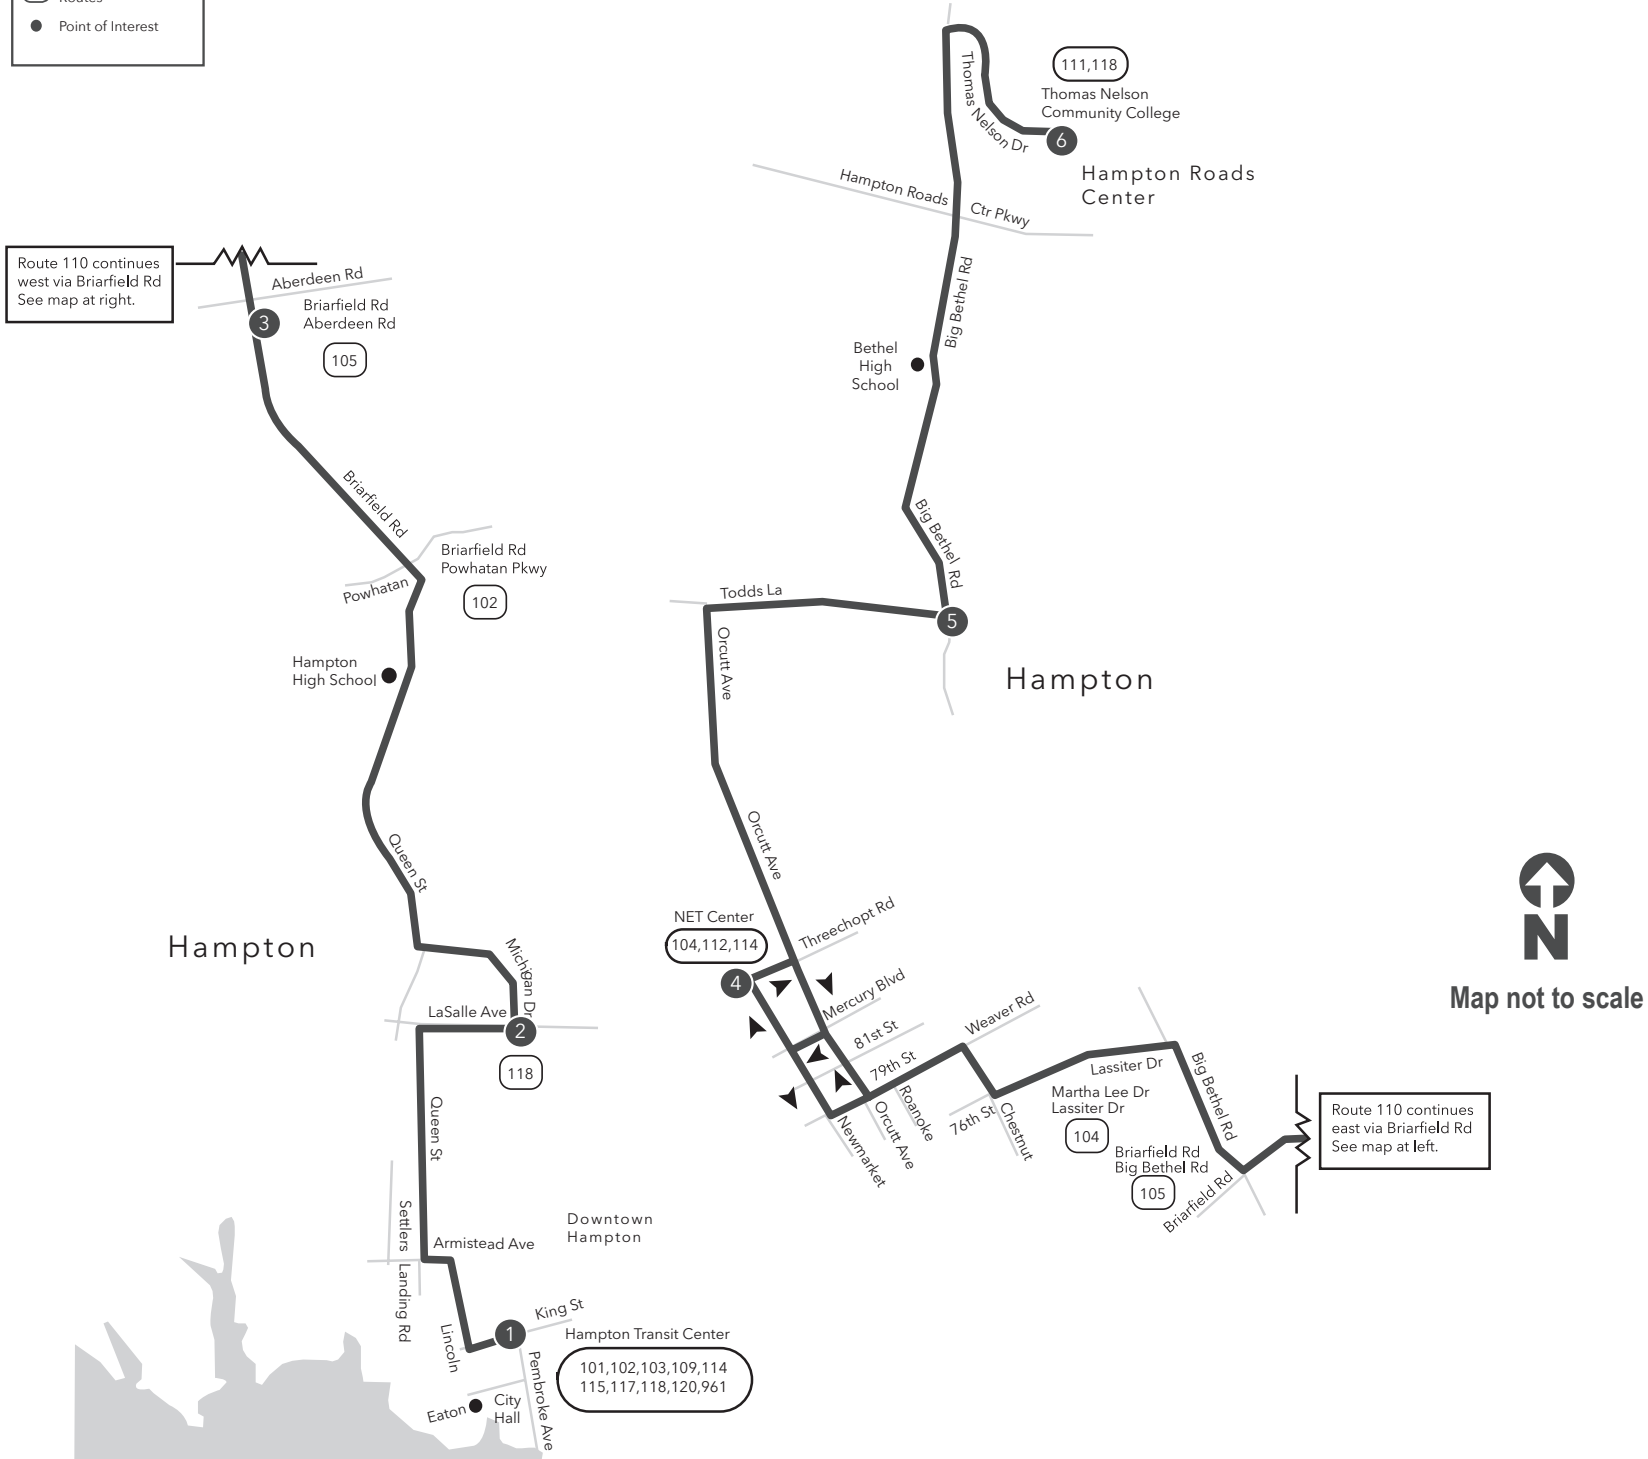

Route 110 Downtown Hampton / Thomas Nelson Community College

Legend

- Daily Route
- Streets
- Time Point
- Connecting Bus Routes
- Point of Interest

w - Weekday only
PM times are shaded & in bold.

WEEKDAY-SATURDAY:
From Downtown Hampton to Newmarket to Thomas Nelson Community College

1	2	3	4	5	6
Hampton Transit Center	LaSalle Ave Michigan Dr	Briarfield Rd Aberdeen Rd	NET Center	Big Bethel Rd Todds Ln	Thomas Nelson Community College
6:00W	6:10W	6:20W	6:33W	6:40W	6:50W
7:00	7:10	7:20	7:33	7:40	7:50
8:00	8:10	8:20	8:33	8:40	8:50
9:00	9:10	9:20	9:33	9:40	9:48
10:00	10:10	10:20	10:33	10:40	10:48
11:00	11:10	11:20	11:33	11:40	11:48
12:00	12:10	12:20	12:33	12:40	12:48
1:00	1:10	1:20	1:33	1:40	1:48
2:00	2:10	2:20	2:33	2:40	2:48
3:00	3:10	3:20	3:33	3:40	3:50
4:00	4:10	4:20	4:33	4:40	4:50
5:00	5:10	5:20	5:33	5:40	5:50
6:00	6:10	6:20	6:33	6:40	6:50
7:00	7:10	7:20	7:33	7:40	7:50
8:00	8:10	8:20	8:33	8:40	8:50
9:00	9:10	9:20	9:33	9:40	9:50
10:00	10:10	10:20	10:33	10:40	10:50

SUNDAY:
From Downtown Hampton to Newmarket to Thomas Nelson Community College

1	2	3	4	5	6
Hampton Transit Center	LaSalle Ave Michigan Dr	Briarfield Rd Aberdeen Rd	NET Center	Big Bethel Rd Todds Ln	Thomas Nelson Community College
8:00	8:10	8:18	8:33	8:40	8:48
9:00	9:10	9:18	9:33	9:40	9:48
10:00	10:10	10:18	10:33	10:40	10:48
11:00	11:10	11:18	11:33	11:40	11:48
12:00	12:10	12:18	12:33	12:40	12:48
1:00	1:10	1:18	1:33	1:40	1:48
2:00	2:10	2:18	2:33	2:40	2:48
3:00	3:10	3:18	3:33	3:40	3:48
4:00	4:10	4:18	4:33	4:40	4:48
5:00	5:10	5:18	5:33	5:40	5:48
6:00	6:10	6:18	6:33	6:40	6:48
7:00	7:10	7:18	7:33	7:40	7:48

Route 110
Downtown Hampton /
Thomas Nelson
Community College

Effective: 10.01.17