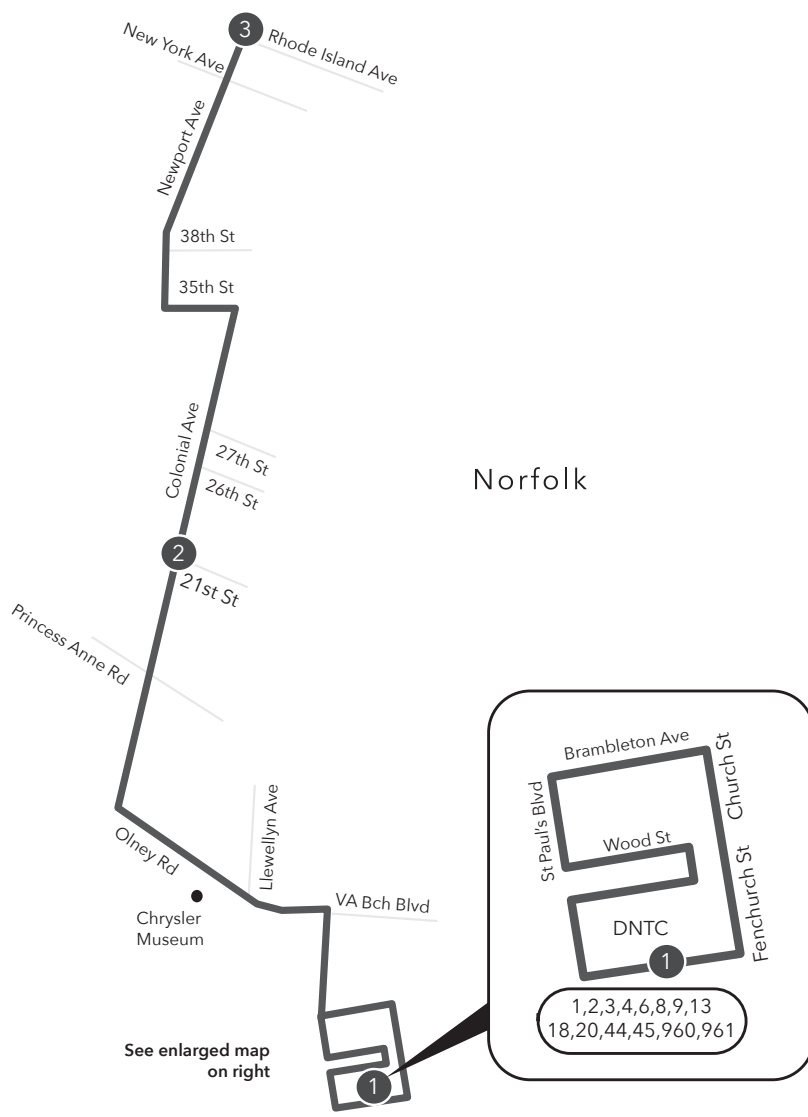

ROUTE 011 DOWNTOWN NORFOLK TRANSIT CENTER / COLONIAL PLACE

Legend

- Daily
- Streets
- Time Point
- Connecting Bus Routes
- Point of Interest

PM times are shaded & in bold.

WEEKDAY: From Downtown Norfolk Transit Center to Rhode Island Ave **WEEKDAY: From Rhode Island Ave to Downtown Norfolk Transit Center**

1	2	3	3	2	1
Downtown Norfolk Transit Center	Colonial Ave 21st St	Newport Ave Rhode Island Ave	Newport Ave Rhode Island Ave	Colonial Ave 21st St	Downtown Norfolk Transit Center
6:41	6:54	7:03	6:05	6:13	6:25
7:40	7:53	8:03	7:05	7:15	7:27
8:40	8:53	9:03	8:05	8:15	8:27
9:40	9:53	10:03	9:05	9:14	9:26
10:40	10:53	11:03	10:05	10:14	10:26
11:40	11:53	12:03	11:05	11:14	11:26
12:40	12:53	1:03	12:05	12:14	12:26
1:40	1:53	2:03	1:05	1:14	1:26
2:39	2:52	3:03	2:05	2:14	2:26
3:39	3:52	4:03	3:05	3:15	3:27
4:39	4:52	5:03	4:05	4:15	4:27
5:42	5:55	6:05	5:05	5:15	5:27
			6:08	6:18	6:30

SUNDAY: From Downtown Norfolk Transit Center to Rhode Island Ave **SUNDAY: From Rhode Island Ave to Downtown Norfolk Transit Center**

1	2	3	3	2	1
Downtown Norfolk Transit Center	Colonial Ave 21st St	Newport Ave Rhode Island Ave	Newport Ave Rhode Island Ave	Colonial Ave 21st St	Downtown Norfolk Transit Center
9:15	9:28	9:38	8:40	8:50	9:02
10:15	10:28	10:38	9:40	9:49	10:01
11:15	11:28	11:38	10:40	10:49	11:01
12:15	12:28	12:38	11:40	11:49	12:01
1:15	1:28	1:38	12:40	12:49	1:01
2:15	2:28	2:39	1:40	1:49	2:01
3:15	3:28	3:39	2:41	2:50	3:02
4:15	4:28	4:39	3:41	3:51	4:03
5:15	5:28	5:39	4:41	4:51	5:03

Route 011
Downtown Norfolk Transit Center / Colonial Place

Effective: Summer 2020