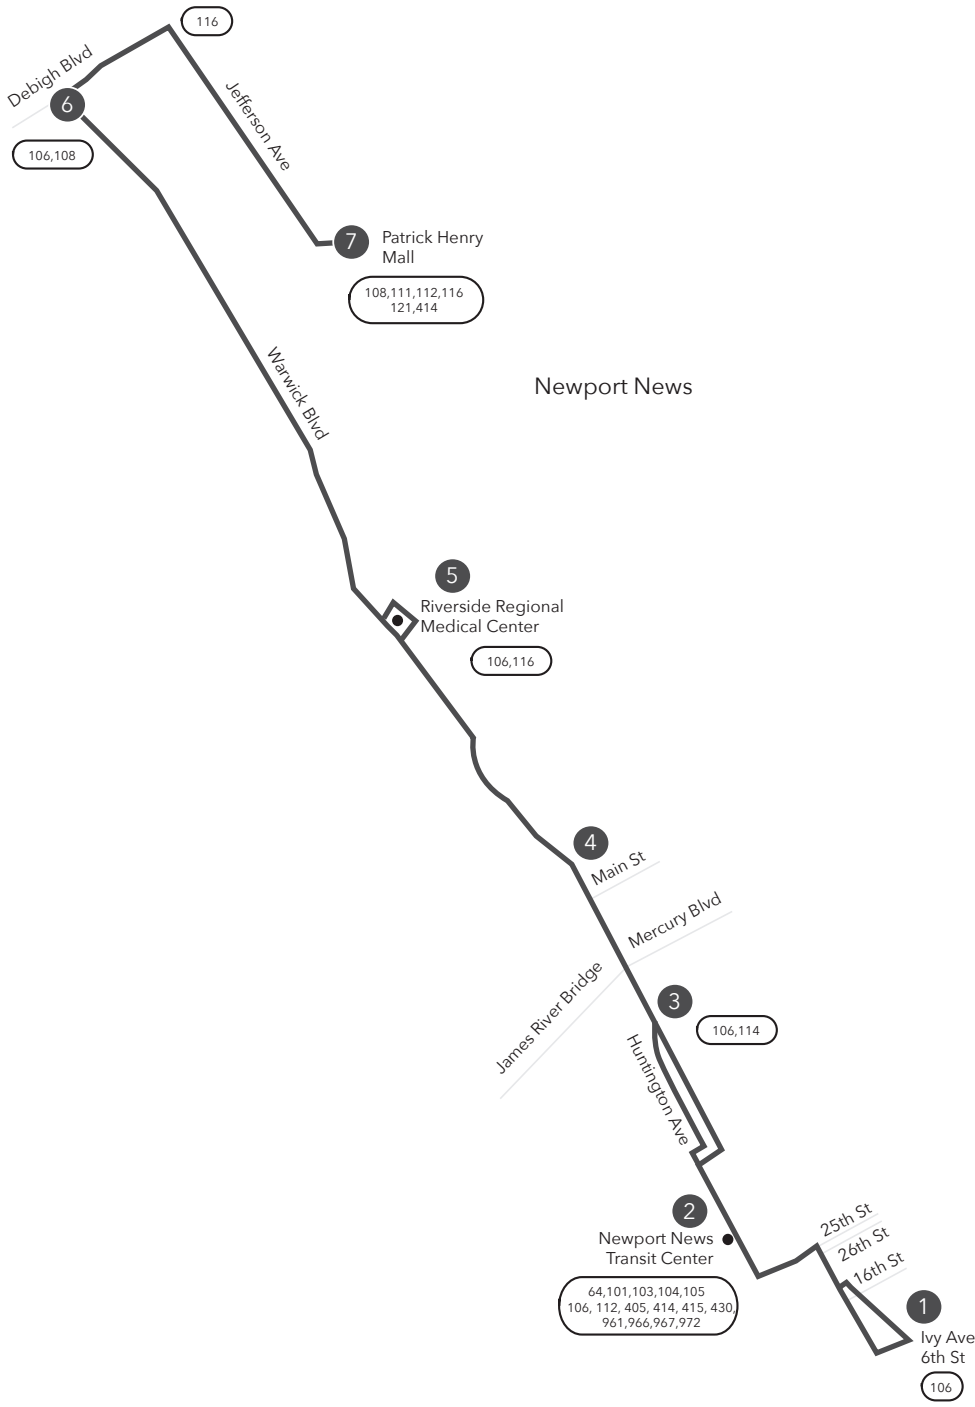

Route 107 Newport News / Warwick Blvd / Patrick Henry Mall

Legend

- Daily Route
- Streets
- Time Point
- Connecting Bus Routes
- Point of Interest

PM times are shaded & in bold.

WEEKDAY & SATURDAY: From 6th & Ivy to Riverside Regional Medical Ctr to Patrick Henry Mall

Route 107
Newport News /
Warwick Boulevard / Patrick Henry
Mall

Revised: 05.26.20