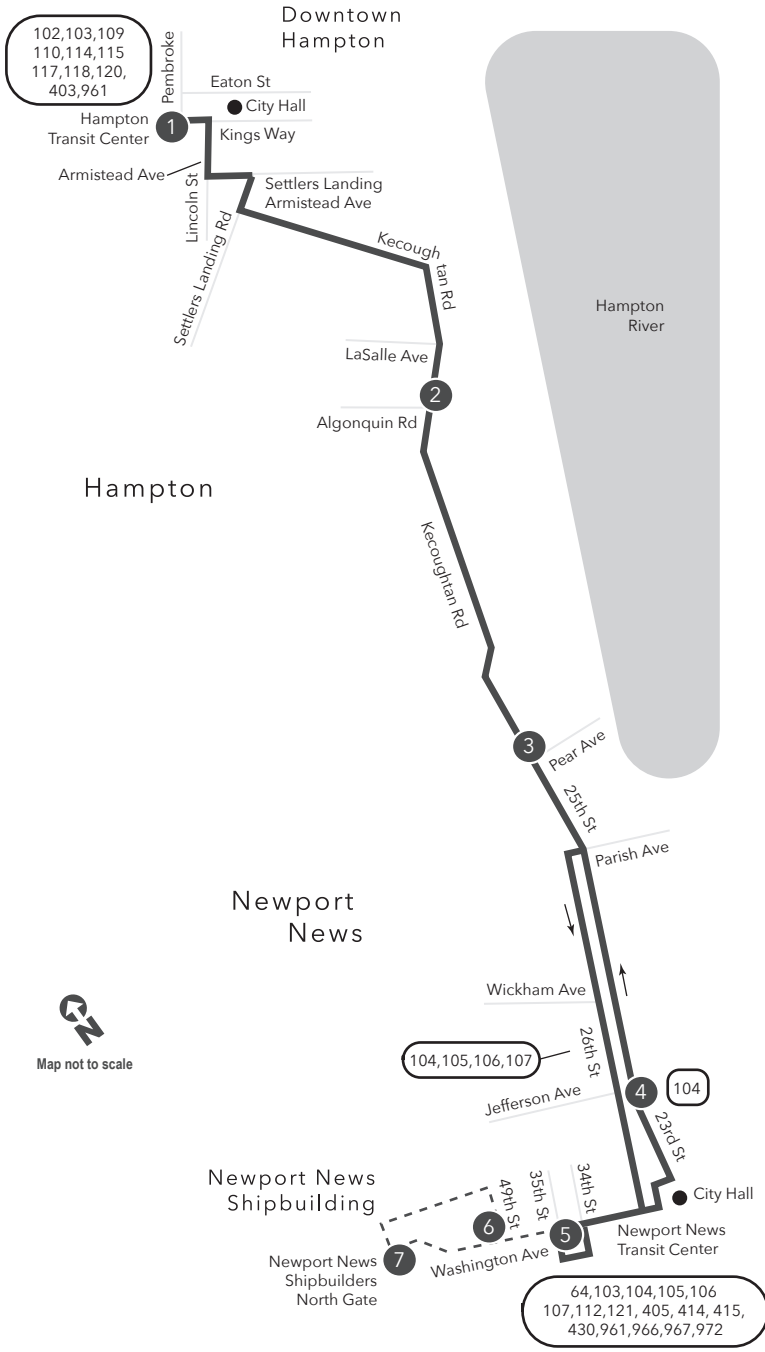

ROUTE 101 Downtown Hampton / Downtown Newport News

Legend

- Daily Route
- Shipyards Trips
- Streets
- Time Point
- Connecting Bus Routes
- Point of Interest

w = Weekday only
 *49th St & Washington Ave
 PM times are shaded & in bold.

SUNDAY: From Hampton Transit Ctr to Newport News Transit Ctr

SUNDAY: From Newport News Transit Ctr to Hampton Transit Ctr

1	2	3	4	5	5	4	3	2	1
Hampton Transit Center	Algonquin Kecoughtan	Pear Ave Kecoughtan	25th Street Jefferson Ave	Newport News Transit Center	Newport News Transit Center	25th Street Jefferson Ave	Pear Ave Kecoughtan	Algonquin Kecoughtan	Hampton Transit Center
5:45	5:54	5:59	6:06	6:10	5:45	5:51	5:58	6:02	6:12
6:45	6:54	6:59	7:06	7:10	6:45	6:51	6:58	7:02	7:12
7:45	7:54	7:59	8:07	8:11	7:45	7:51	7:58	8:02	8:12
8:45	8:55	8:59	9:07	9:11	8:45	8:51	9:01	9:05	9:14
9:45	9:55	9:59	10:07	10:11	9:45	9:51	10:01	10:05	10:14
10:45	10:55	10:59	11:07	11:11	10:45	10:51	11:01	11:05	11:14
11:45	11:55	11:59	12:07	12:11	11:45	11:51	12:01	12:06	12:14
12:45	12:55	1:00	1:07	1:11	12:45	12:53	1:01	1:06	1:14
1:45	1:55	2:00	2:07	2:11	1:45	1:53	2:01	2:06	2:14
2:45	2:55	3:00	3:07	3:11	2:45	2:53	3:01	3:06	3:15
3:45	3:55	4:00	4:07	4:11	3:45	3:51	3:58	4:03	4:12
4:45	4:55	5:00	5:07	5:11	4:45	4:51	4:58	5:03	5:12
5:45	5:55	6:00	6:07	6:11	5:45	5:51	5:58	6:03	6:12
6:45	6:54	6:59	7:06	7:10	6:45	6:50	6:55	7:00	7:08
					7:45	7:50	7:55	8:00	8:08

Route 101
 Downtown Hampton / Downtown Newport News
 Effective: Summer 2020