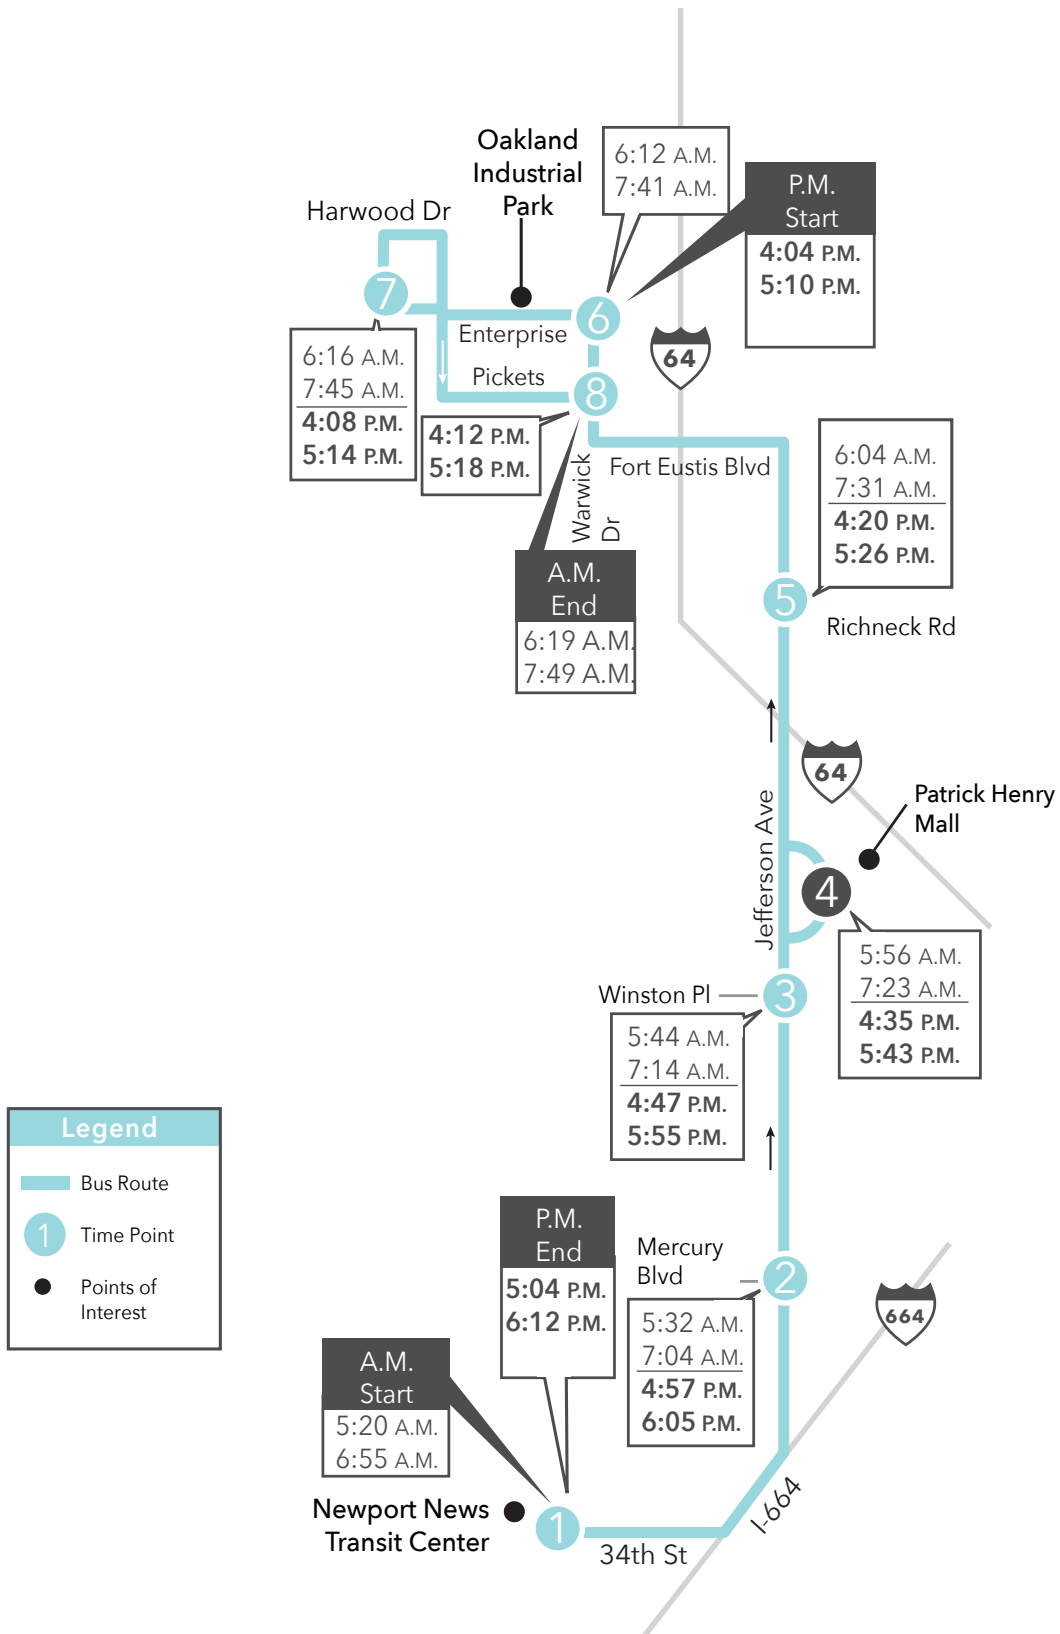

ROUTE 414 NNTC/Jefferson/Oakland

ROUTE 414 NNTC/Patrick Henry Mall

Effective: August 2020

Legend

-  Bus Route
-  Time Point
-  Points of Interest