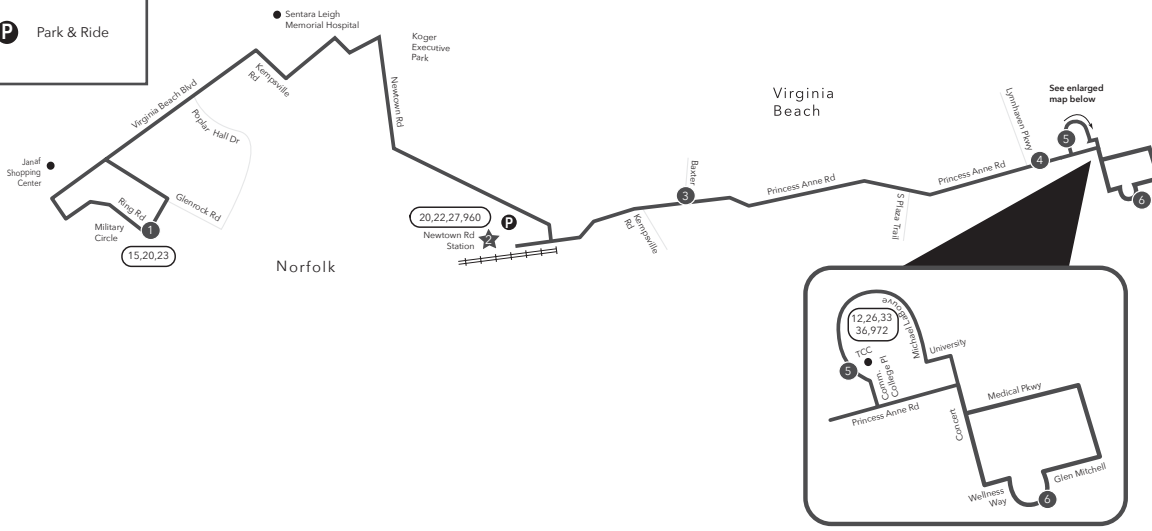

Route 025 Military Circle / TCC / Sentara Princess Anne

Legend

- Weekday & Saturday
- Streets
- Time Point
- Connecting Bus Routes
- The Tide
- Light Rail Station
- Point of Interest
- Park & Ride

f = Friday only
PM times are shaded & in bold.

WEEKDAY: From Military Circle to TCC & Sentara Princess Anne | **WEEKDAY:** From Sentara Princess Anne to TCC to Military Circle

1	2	3	4	5	6	6	5	4	3	2	1
Military Circle Mall	Newtown Rd Station	Princess Anne Rd Baxter Rd	Princess Anne Rd Lynnhaven Pkwy	TCC Va Beach Campus	Sentara Princess Anne Hospital	Sentara Princess Anne Hospital	TCC Va Beach Campus	Princess Anne Rd Lynnhaven Pkwy	Princess Anne Rd Baxter Rd	Newtown Rd Station	Military Circle Mall
6:02	6:21	6:30	6:38	6:48	6:55	6:12	6:17	6:23	6:30	6:44	6:57
7:02	7:21	7:30	7:38	7:48	7:55	7:12	7:17	7:24	7:32	7:47	8:00
8:02	8:21	8:30	8:38	8:48	8:55	8:12	8:17	8:24	8:32	8:47	9:00
9:05	9:24	9:32	9:40	9:49	9:56	9:12	9:17	9:24	9:33	9:47	10:00
10:04	10:23	10:31	10:39	10:48	10:55	10:12	10:17	10:24	10:33	10:47	11:00
11:04	11:23	11:31	11:39	11:48	11:55	11:12	11:17	11:24	11:33	11:47	12:00
12:02	12:21	12:30	12:38	12:48	12:55	12:10	12:15	12:22	12:31	12:45	12:59
1:02	1:21	1:30	1:38	1:48	1:55	1:10	1:15	1:22	1:31	1:45	1:59
2:02	2:21	2:30	2:38	2:48	2:55	2:10	2:15	2:22	2:31	2:45	2:59
3:00	3:21	3:31	3:39	3:48	3:55	3:08	3:13	3:20	3:29	3:44	3:59
4:00	4:21	4:31	4:39	4:48	4:55	4:08	4:13	4:20	4:29	4:44	4:59
5:00	5:21	5:31	5:39	5:48	5:55	5:08	5:13	5:20	5:29	5:44	5:59
6:05	6:24	6:32	6:39	6:48	6:55	6:15	6:20	6:26	6:34	6:47	6:59
7:05	7:24	7:32	7:39	7:48	7:55	7:15	7:20	7:26	7:34	7:47	7:59
8:05	8:24	8:32	8:39	8:48	8:55	8:15	8:20	8:26	8:34	8:47	8:59
9:05	9:24	9:32	9:39	9:48	9:55	9:15	9:20	9:26	9:34	9:47	9:59
10:05	10:24	10:32	10:39	10:48	10:55	10:15	10:20	10:26	10:34	10:47	10:59
11:05	11:24	11:32	11:39	11:48	11:55	11:15f	11:20f	11:26f	11:34f	11:47f	11:59f
12:05f	12:24f	12:32f	12:39f	12:48f	12:55f						

Effective: Summer 2020

Route 025

Military Circle / TCC / Sentara Princess Anne