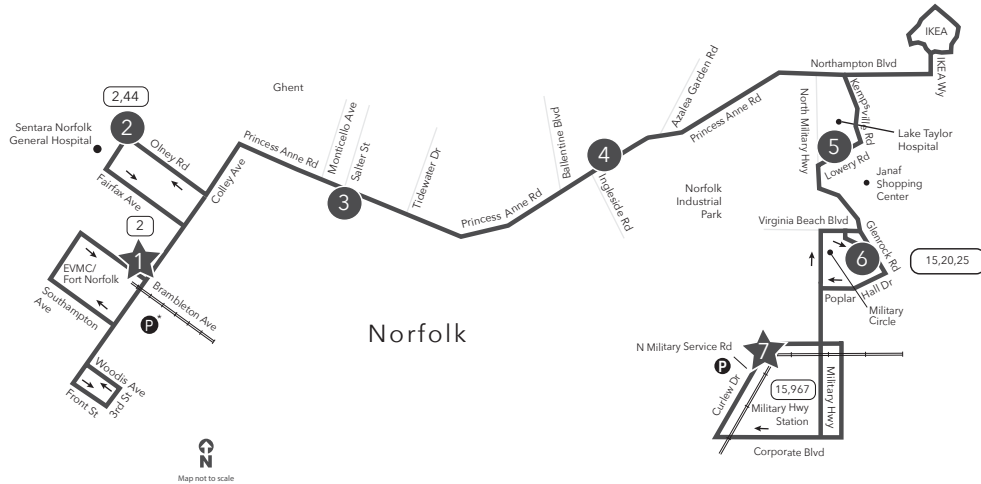

ROUTE 023 NORFOLK GENERAL / IKEA / JANAF / MILITARY CIRCLE

Legend

- Daily Route
- Streets
- Time Point
- Connecting Bus Routes
- The Tide
- Light Rail Station
- Point of Interest
- Park & Ride
- Park & Ride Mon-Fri 6 p.m.-11:59 p.m. Sat-Sun until 11:59 p.m.

* Route 23 does not provide service to the DNTC. Passengers riding Route 23 can transfer to the following routes at the following locations to access the DNTC on Wood Street.

- Routes 2 at EVMC/Fort Norfolk LRT Station (Bus stop on Brambleton Ave.)
- Routes 2 at Norfolk General Hospital
- Routes 1 & 3 at Monticello Ave. and Princess Anne Rd.
- Route 8 at Tidewater Drive and Princess Anne Rd.
- Route 11 at Colonial Ave. and Princess Anne Rd.

SUNDAY: From Fort Norfolk/EVMC Station to Military Hwy Station | **SUNDAY:** From Military Hwy Station to Ft Norfolk/EVMC Station

1	2	3	4	5	6	7	7	6	5	4	3	2	1
Fort Norfolk EVMC Station	Sentara Norfolk General Hospital	Princess Anne Rd Maltby Ave	Ingliside Rd Princess Anne Rd	Lowery Rd Security Ln	Military Circle	Military Hwy Station	Military Hwy Station	Military Circle	Lowery Rd Security Ln	Ingliside Rd Princess Anne Rd	Princess Anne Rd Maltby Ave	Sentara Norfolk General Hospital	Fort Norfolk EVMC Station
-	5:53	6:05	6:13	6:32	6:40	-	-	-	-	6:41	6:46	6:58	-
-	7:00	7:12	7:20	7:32	7:40	-	-	6:50	6:58	7:13	7:18	7:30	-
-	8:00	8:12	8:20	8:32	8:40	-	-	7:50	7:58	8:09	8:14	8:26	-
-	8:53	9:05	9:13	9:32	9:40	-	-	8:50	8:58	9:10	9:15	9:27	-
9:44	9:51	10:03	10:11	10:30	10:40	10:55	-	9:50	9:58	10:13	10:18	10:30	10:35
10:44	10:51	11:03	11:11	11:30	11:48	11:55	10:36	10:50	10:59	11:14	11:19	11:31	11:36
11:44	11:51	12:03	12:11	12:30	12:48	12:56	11:36	11:50	11:59	12:14	12:19	12:31	12:36
12:44	12:51	1:03	1:11	1:30	1:48	1:56	12:36	12:50	1:00	1:15	1:20	1:32	1:37
1:44	1:51	2:03	2:11	2:30	2:48	2:56	1:35	1:49	1:59	2:14	2:19	2:31	2:36
2:44	2:51	3:03	3:11	3:30	3:48	3:56	2:35	2:50	3:00	3:15	3:20	3:32	3:37
3:44	3:51	4:03	4:11	4:30	4:48	4:56	3:35	3:50	4:00	4:15	4:20	4:32	4:37
4:44	4:51	5:03											